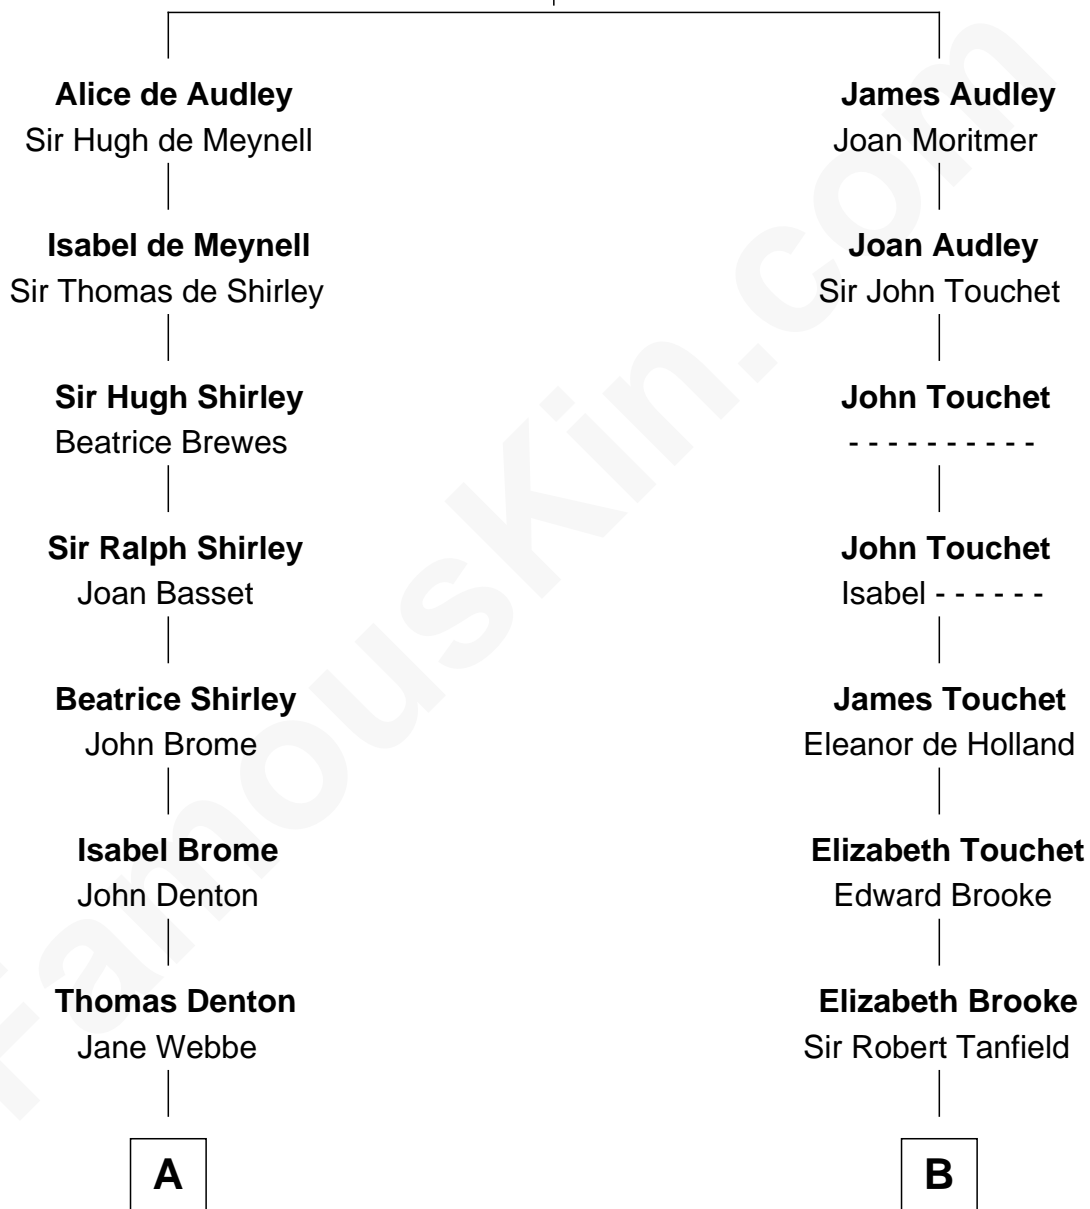

FamousKin.com

Relationship Chart of

Ray Bradbury

Author of *The Martian Chronicles*

17th cousin 3 times removed of

Thomas Jefferson

3rd U.S. President and Signer of the Declaration of Independence

Sir Nicholas Audley

Joan Martin

C

—
Samuel Irving Bradbury

Mary Adell Spaulding

—
Samuel Hinkston Bradbury

Minnie Alice Davis

—
Leonard Spaulding Bradbury

Esther Marie Moberg