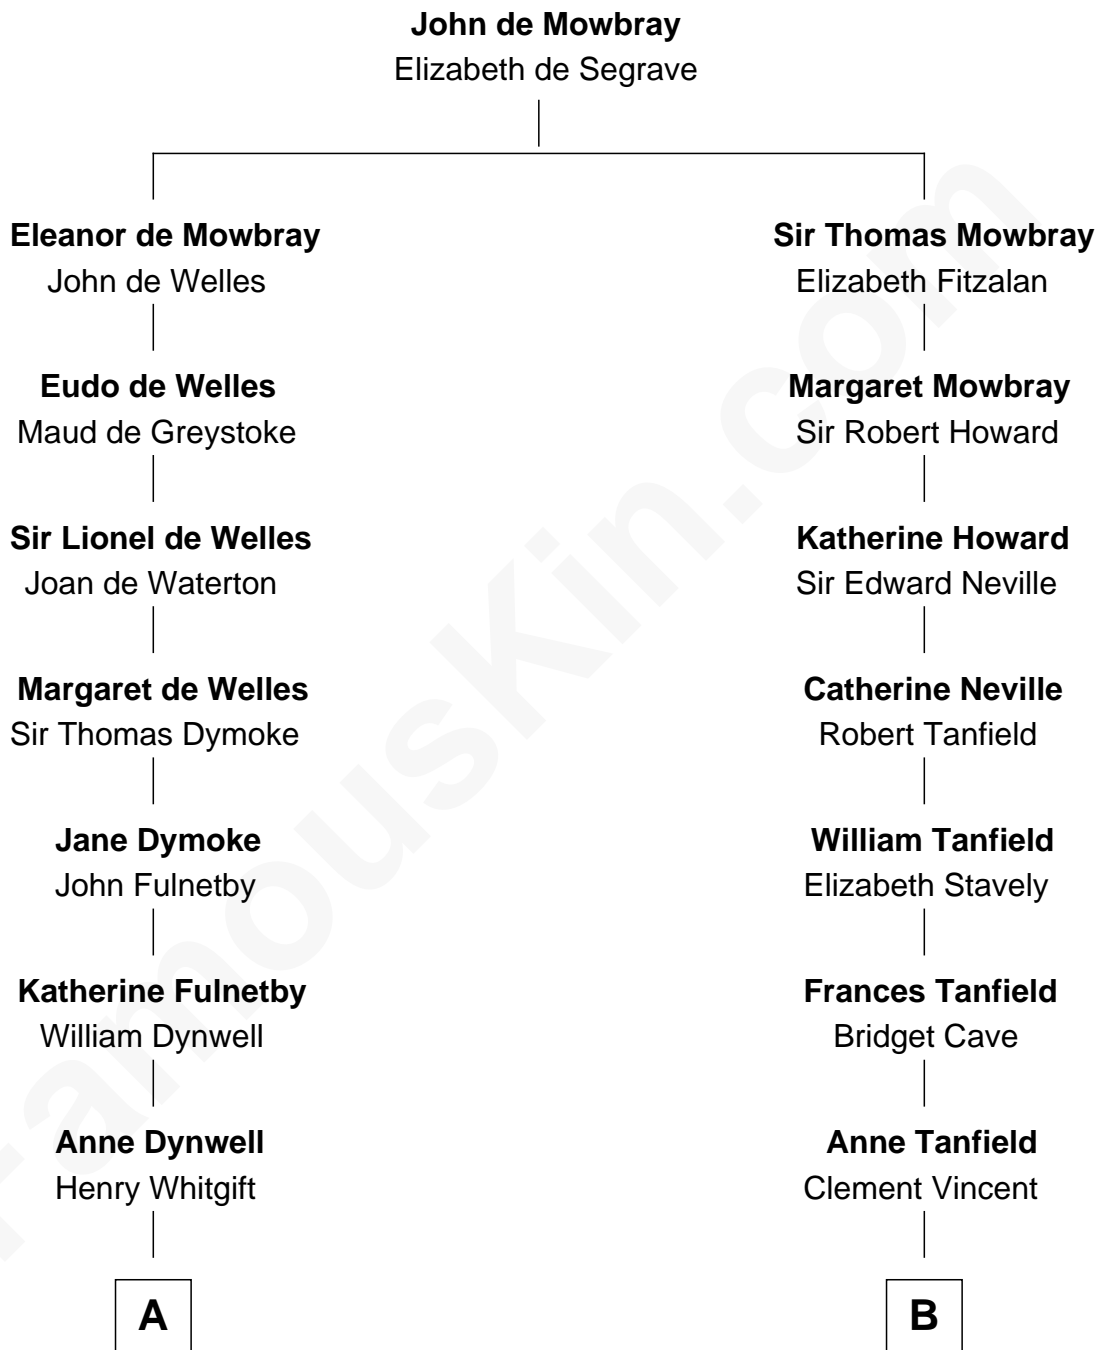

FamousKin.com

Relationship Chart of

Ray Bradbury

Author of *The Martian Chronicles*

13th cousin 5 times removed of

Thomas Jefferson

3rd U.S. President and Signer of the Declaration of Independence

C

—
Leonard Spaulding Bradbury

Esther Marie Moberg

—
Ray Bradbury

Author of [The Martian Chronicles](#)

FamousKin.com