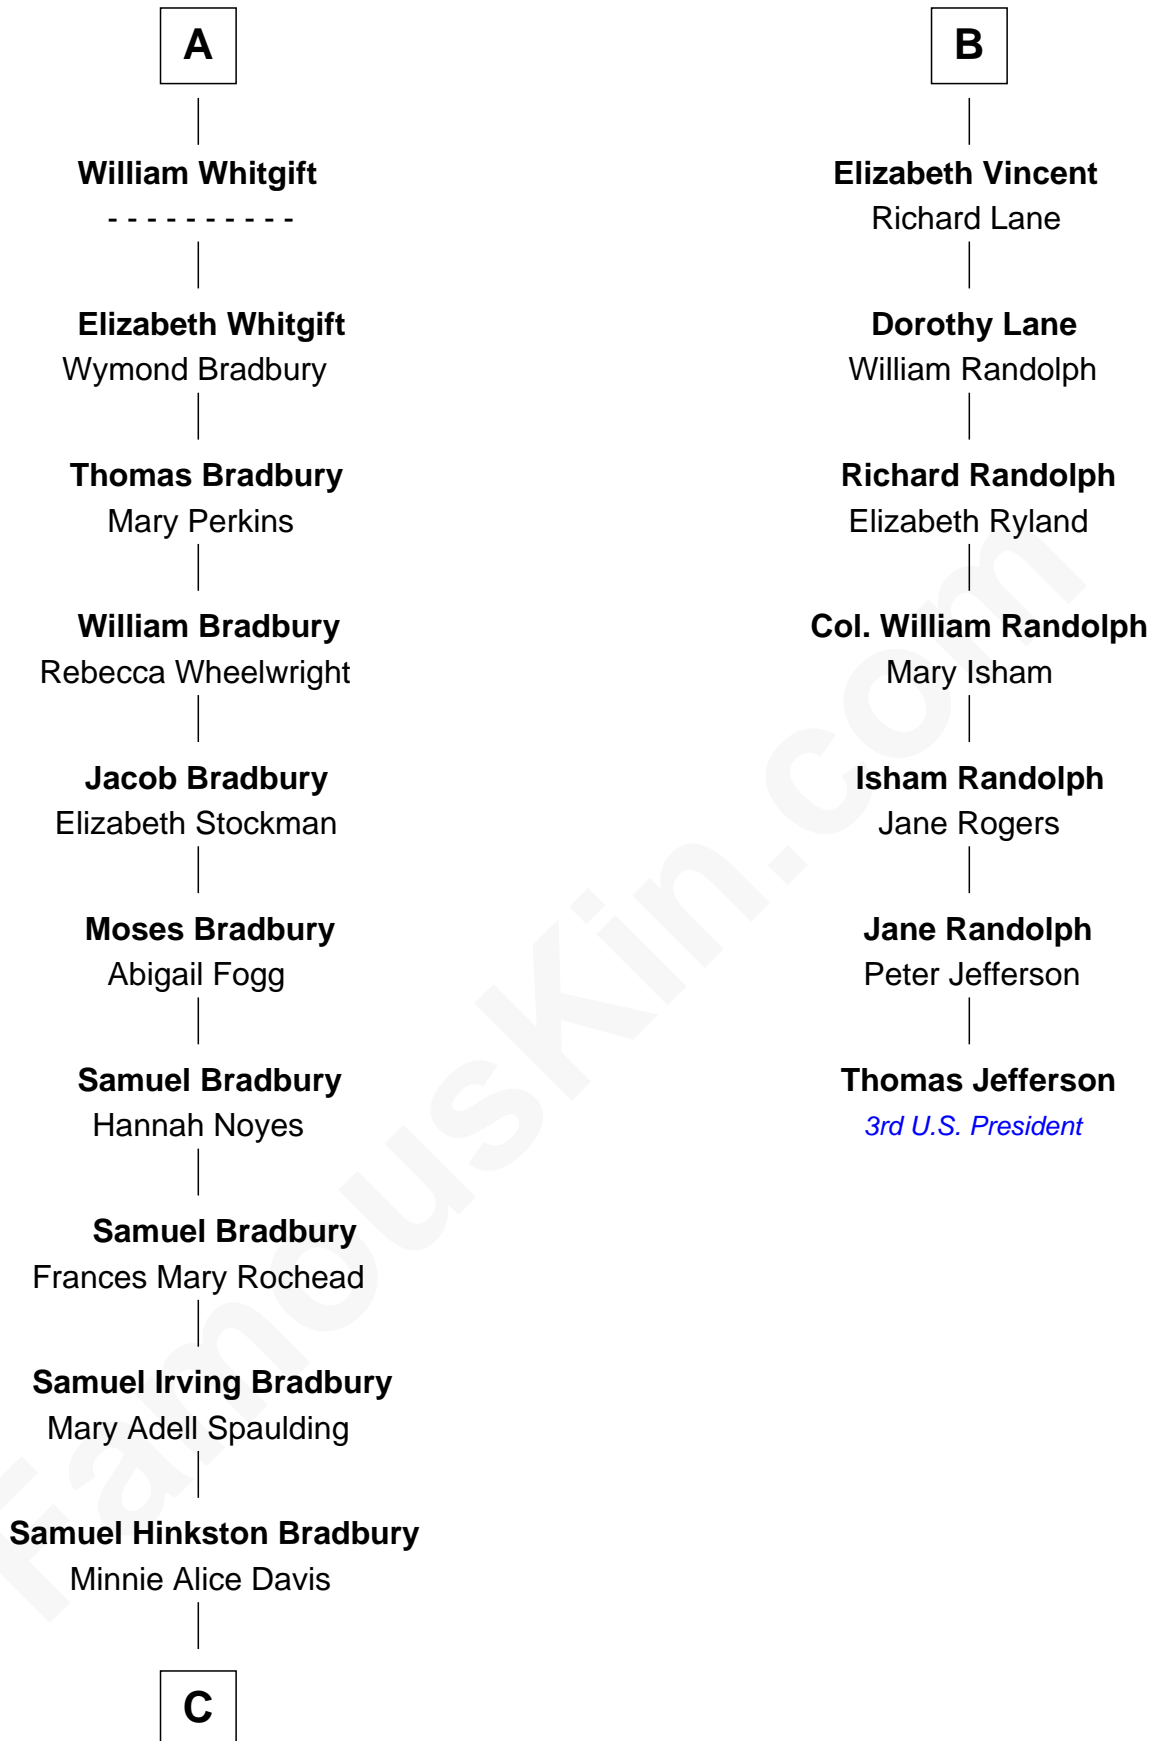

FamousKin.com

Relationship Chart of

Ray Bradbury

Author of *The Martian Chronicles*

13th cousin 5 times removed of

Thomas Jefferson

3rd U.S. President and Signer of the Declaration of Independence

C

—
Leonard Spaulding Bradbury

Esther Marie Moberg

—
Ray Bradbury

Author of [The Martian Chronicles](#)

FamousKin.com