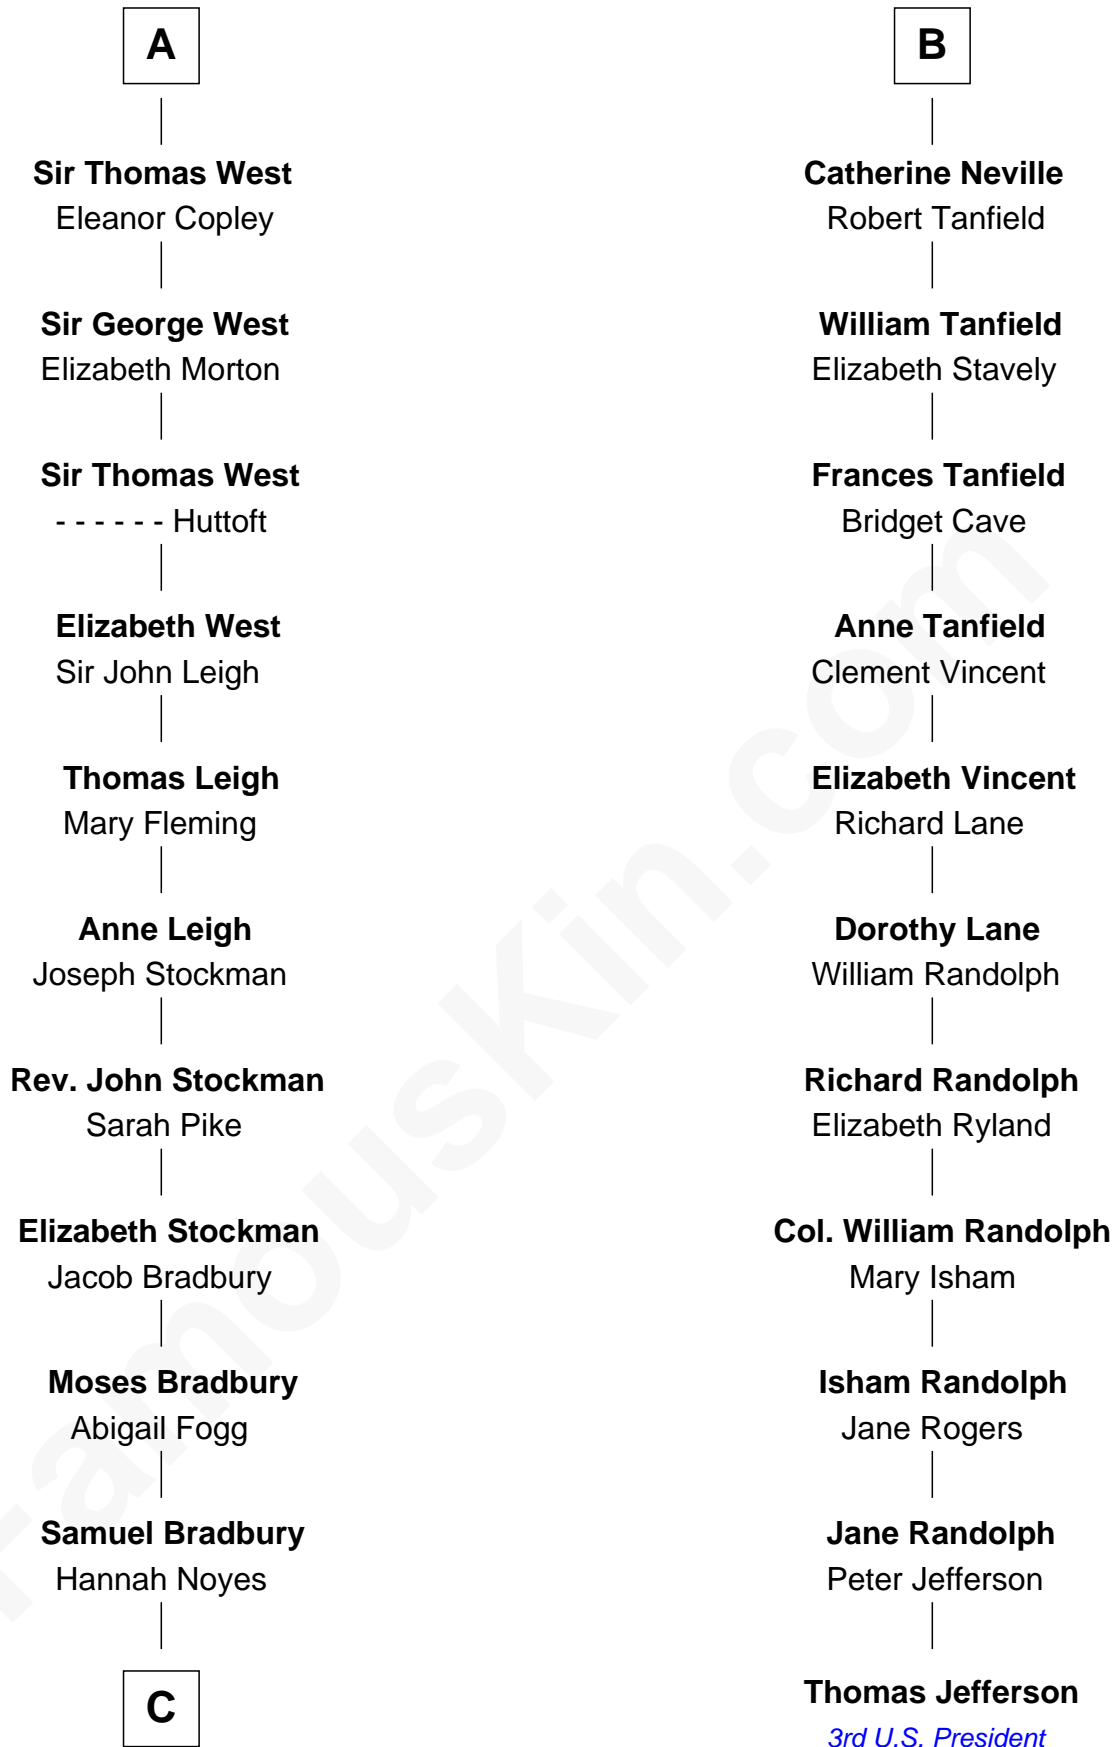

## Relationship Chart of

### Ray Bradbury

*Author of The Martian Chronicles*

17th cousin 4 times removed of

### Thomas Jefferson

*3rd U.S. President and Signer of the Declaration of Independence*

**C**

—  
**Samuel Bradbury**  
Frances Mary Rothead

—  
**Samuel Irving Bradbury**  
Mary Adell Spaulding

—  
**Samuel Hinkston Bradbury**  
Minnie Alice Davis