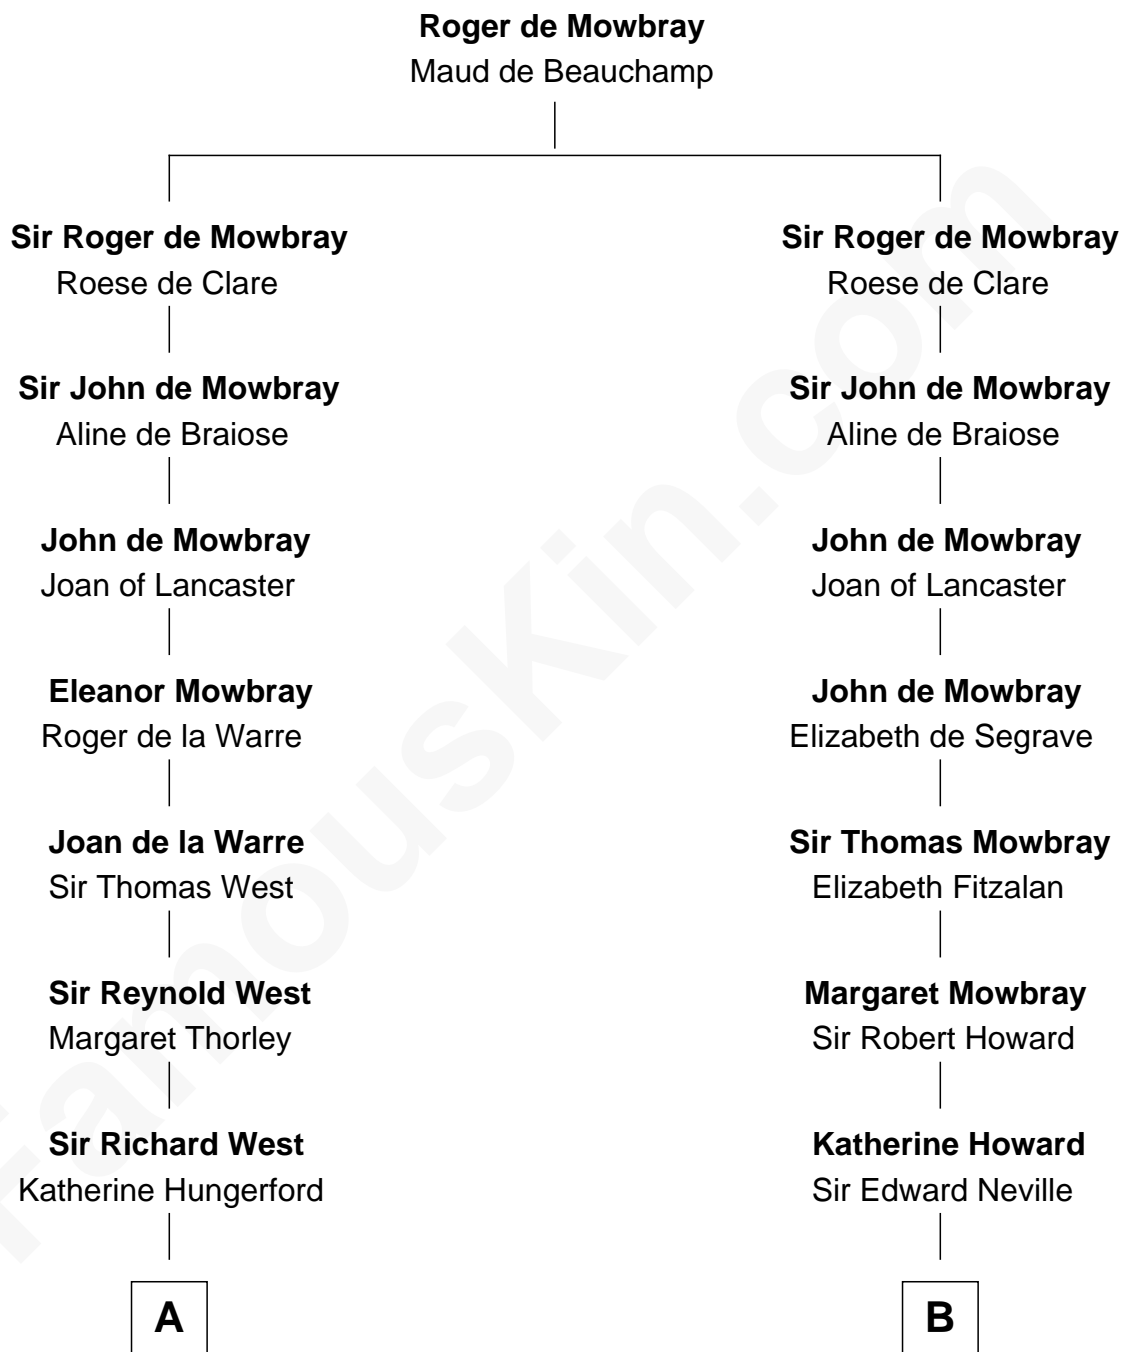

## Relationship Chart of

### Ray Bradbury

*Author of The Martian Chronicles*

17th cousin 4 times removed of

### Thomas Jefferson

*3rd U.S. President and Signer of the Declaration of Independence*

**C**

—  
**Samuel Bradbury**  
Frances Mary Rothead

—  
**Samuel Irving Bradbury**  
Mary Adell Spaulding

—  
**Samuel Hinkston Bradbury**  
Minnie Alice Davis