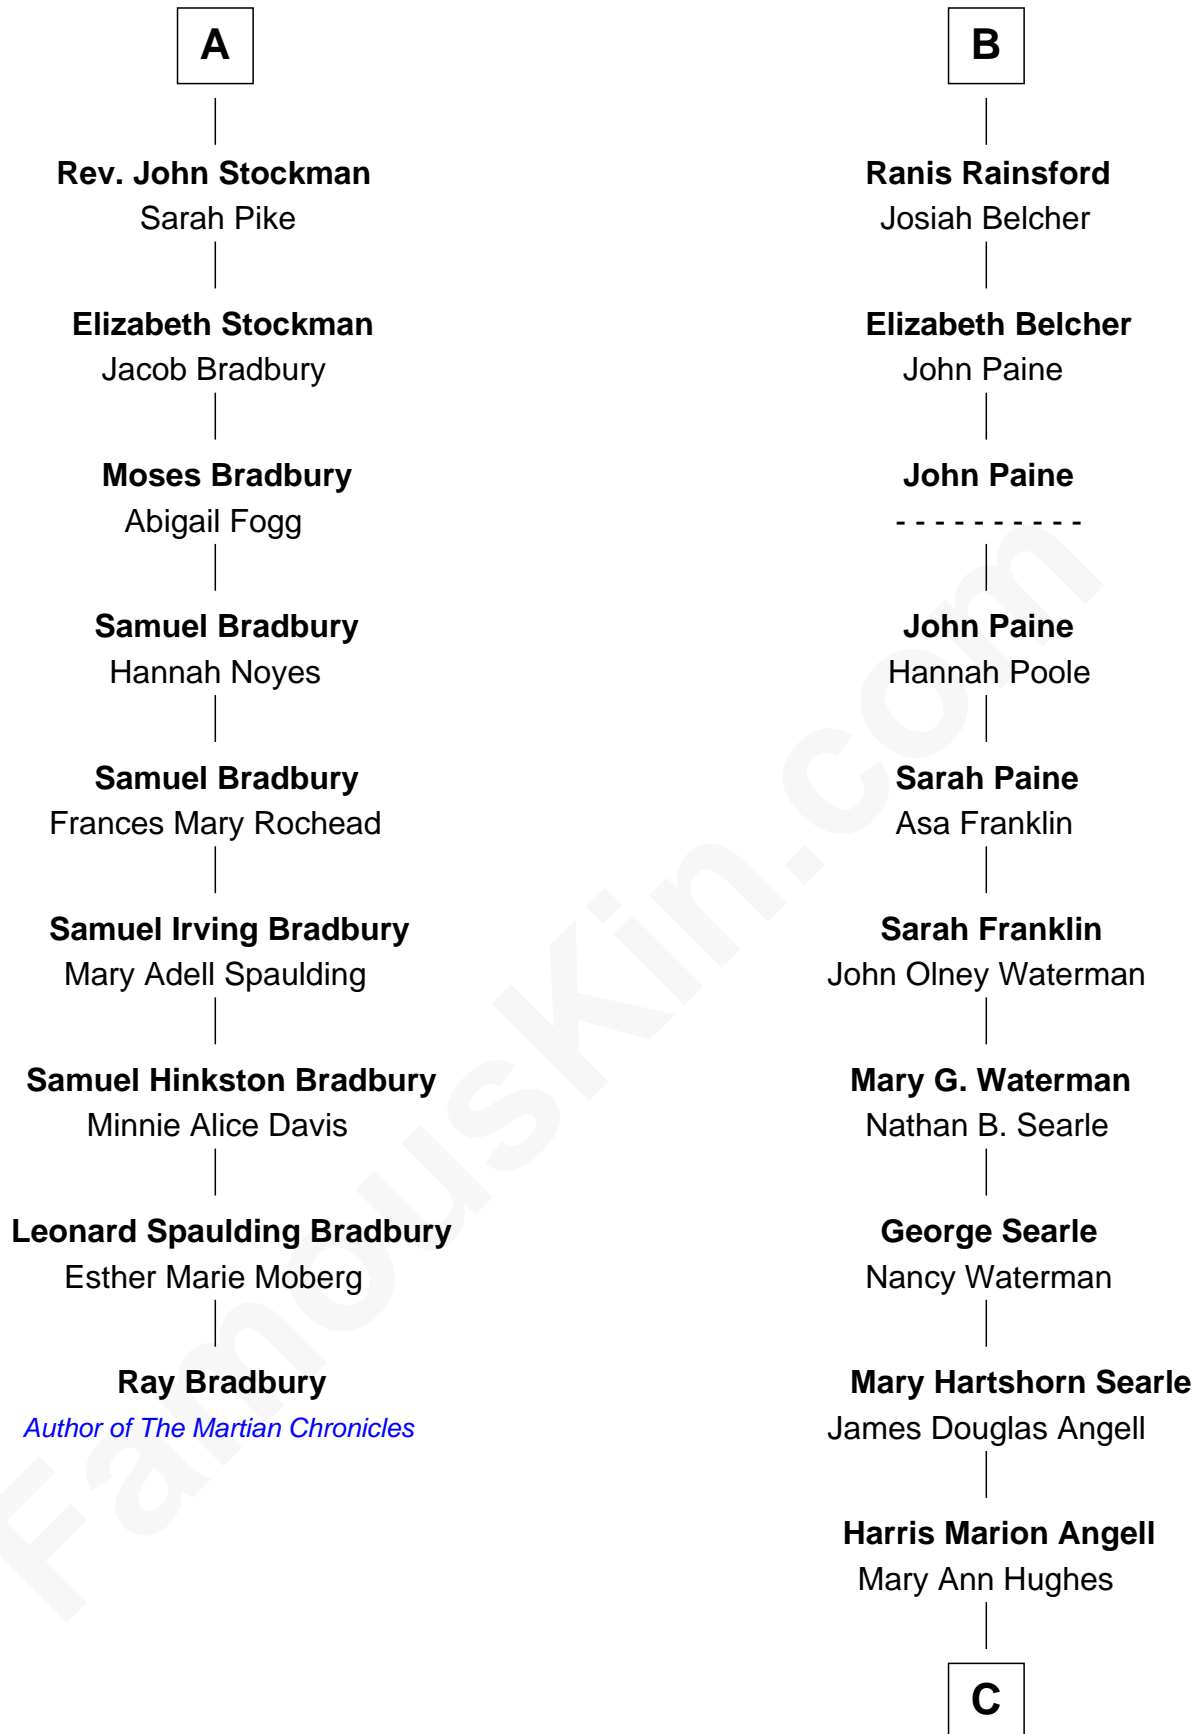

# FamousKin.com Relationship Chart of

**Ray Bradbury**

*Author of The Martian Chronicles*

15th cousin 3 times removed of

**David Angell**

*TV Producer - 9/11 Victim*

**C**

**Henry L. Angell**  
Mae Theresa Cooney

**David Angell**  
*TV Producer*

FamousKin.com