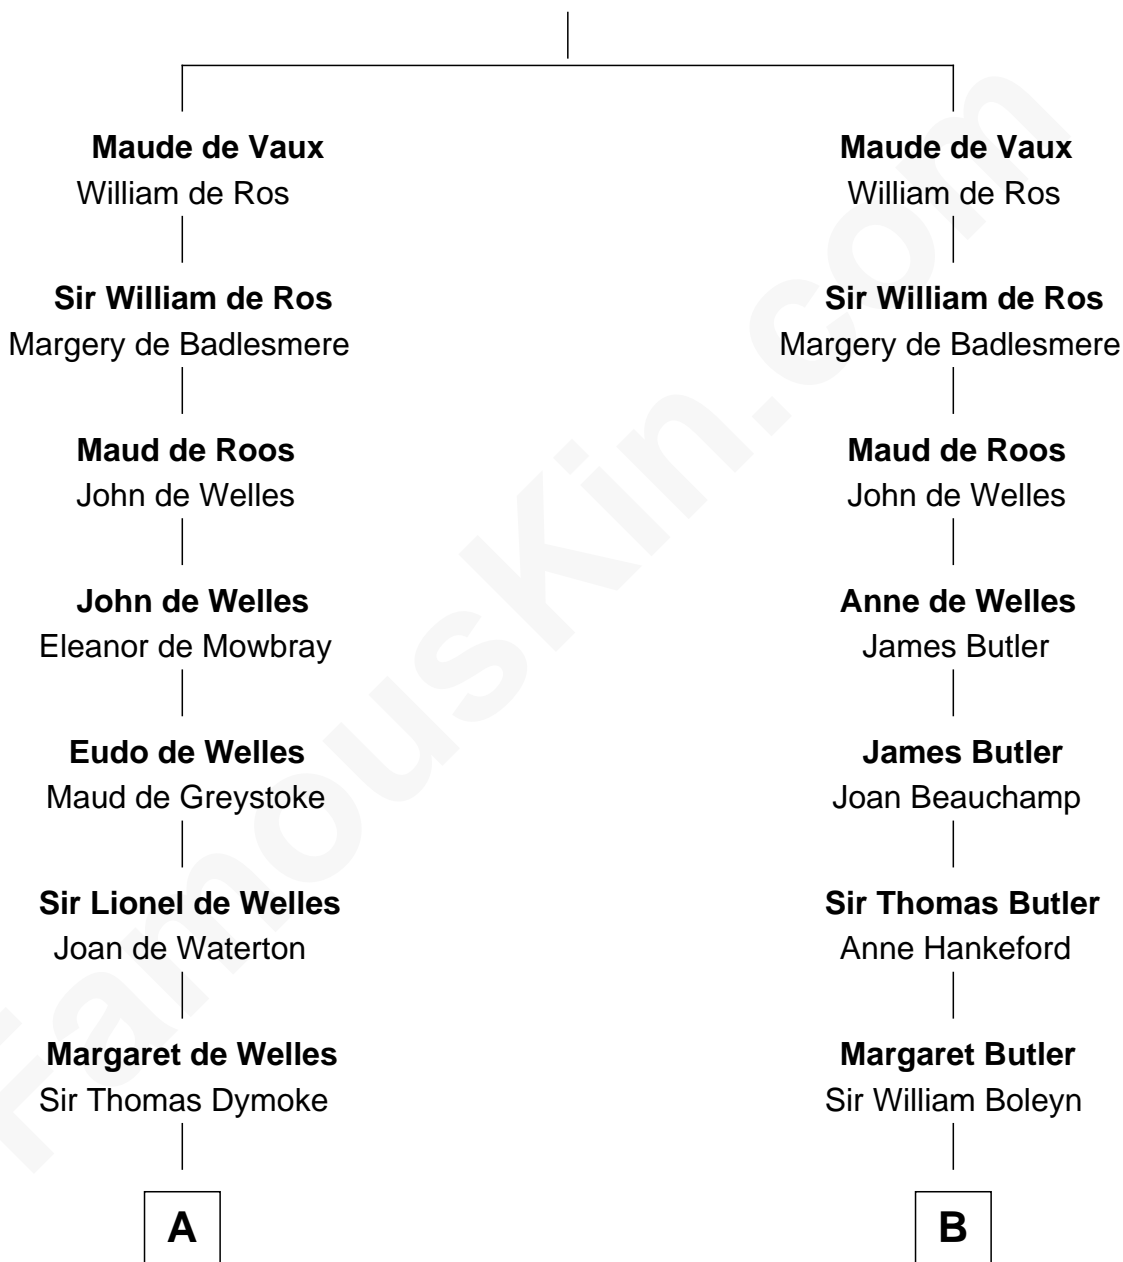

FamousKin.com Relationship Chart of

Ray Bradbury

Author of The Martian Chronicles

21st cousin of

Princess Diana

Princess of Wales

John de Vaux

C

Samuel Bradbury
Frances Mary Rohead

Samuel Irving Bradbury
Mary Adell Spaulding

Samuel Hinkston Bradbury
Minnie Alice Davis

Leonard Spaulding Bradbury
Esther Marie Moberg

Ray Bradbury
Author of The Martian Chronicles