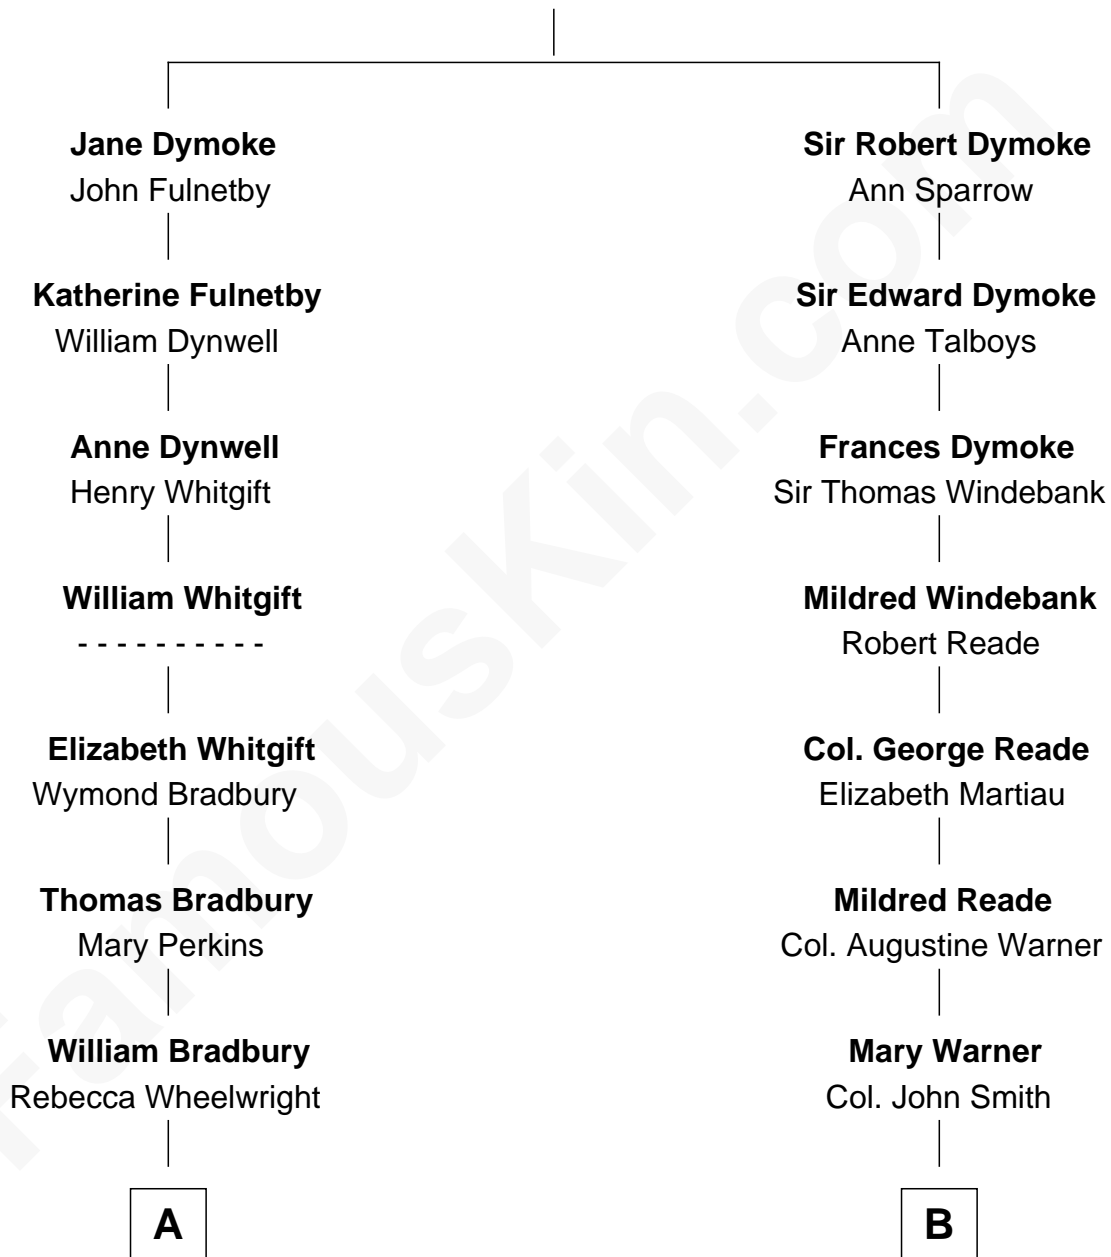

FamousKin.com Relationship Chart of

Ray Bradbury

Author of The Martian Chronicles

14th cousin 3 times removed of

Prince William

Prince of Wales

Sir Thomas Dymoke

Margaret de Welles

William photo by [InSapphoWeTrust](#) (CC BY-SA 2.0)