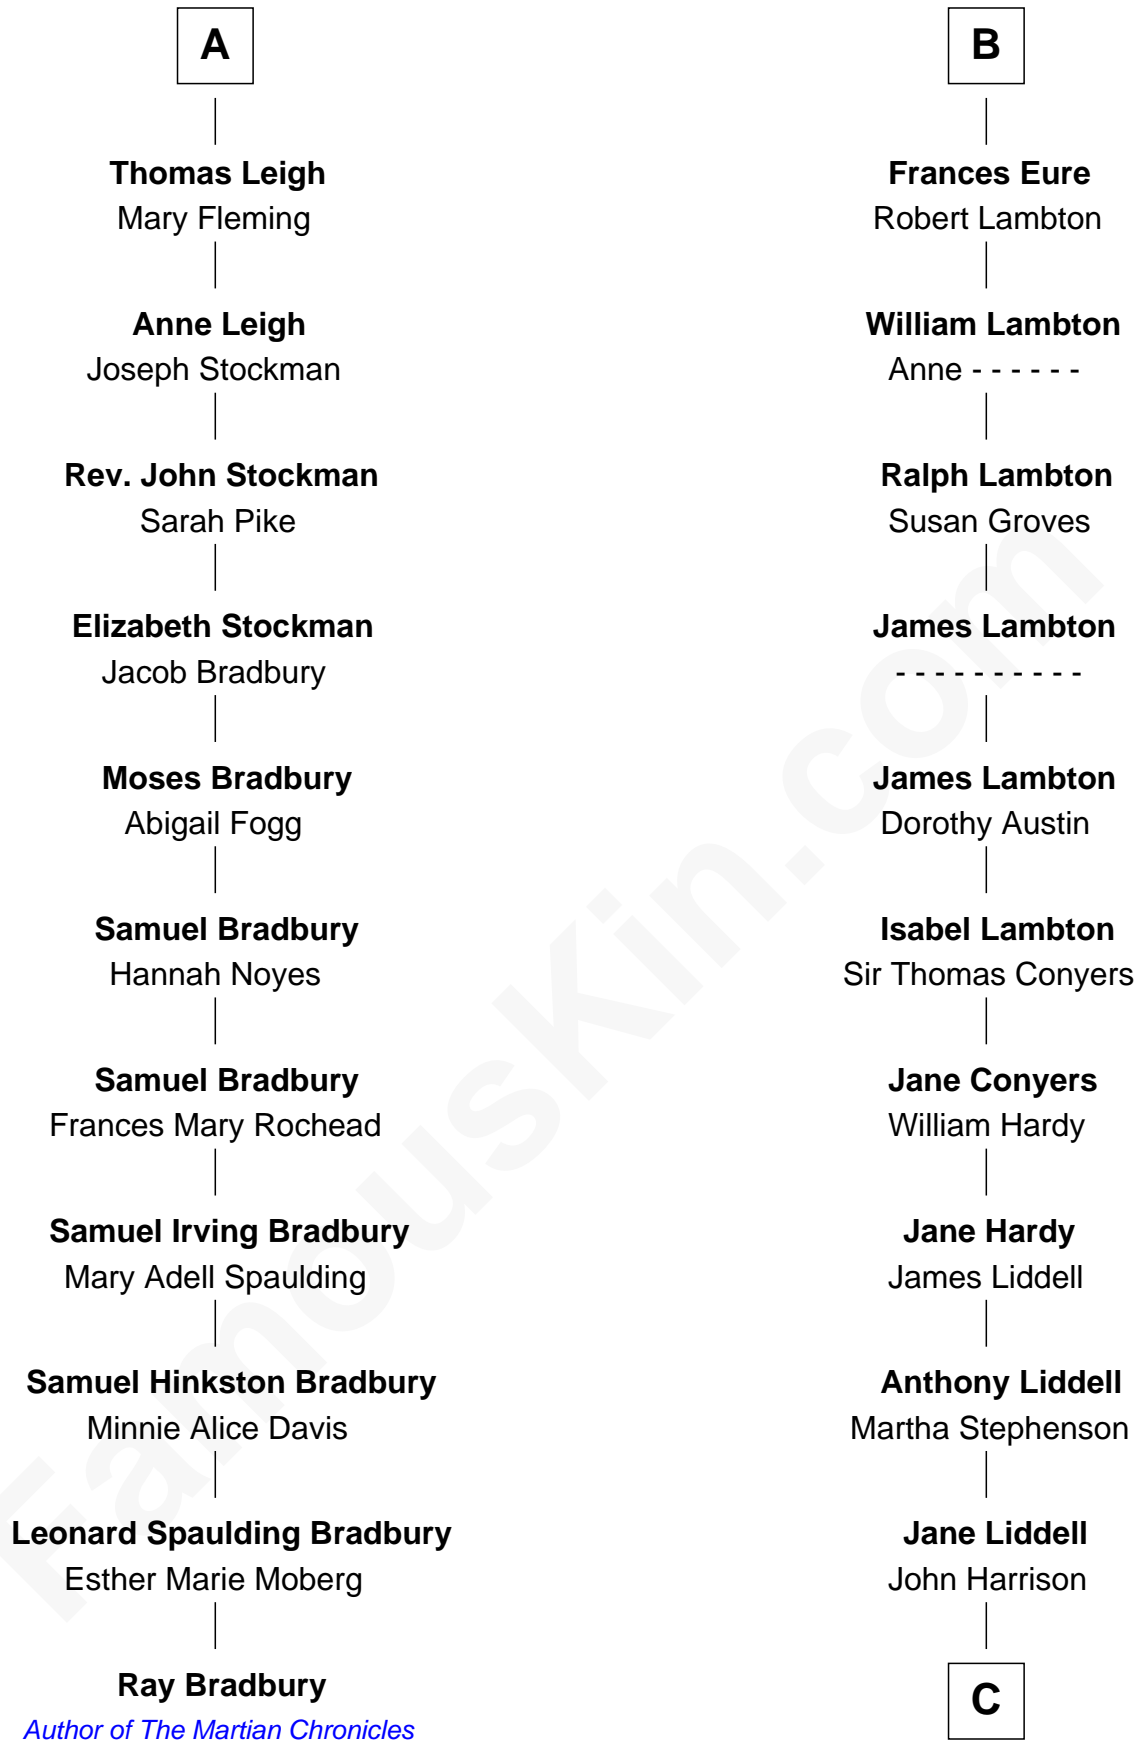

FamousKin.com Relationship Chart of

Ray Bradbury

Author of The Martian Chronicles

17th cousin 4 times removed of

Catherine Middleton

Princess of Wales

Sir Michael de la Pole

Katherine Wingfield

C

John Harrison

Jane Hill

Thomas Harrison

Elizabeth Mary Temple

Dorothy Harrison

Ronald John James Goldsmith

Carole Elizabeth Goldsmith

Michael Francis Middleton

Catherine Middleton

Princess of Wales