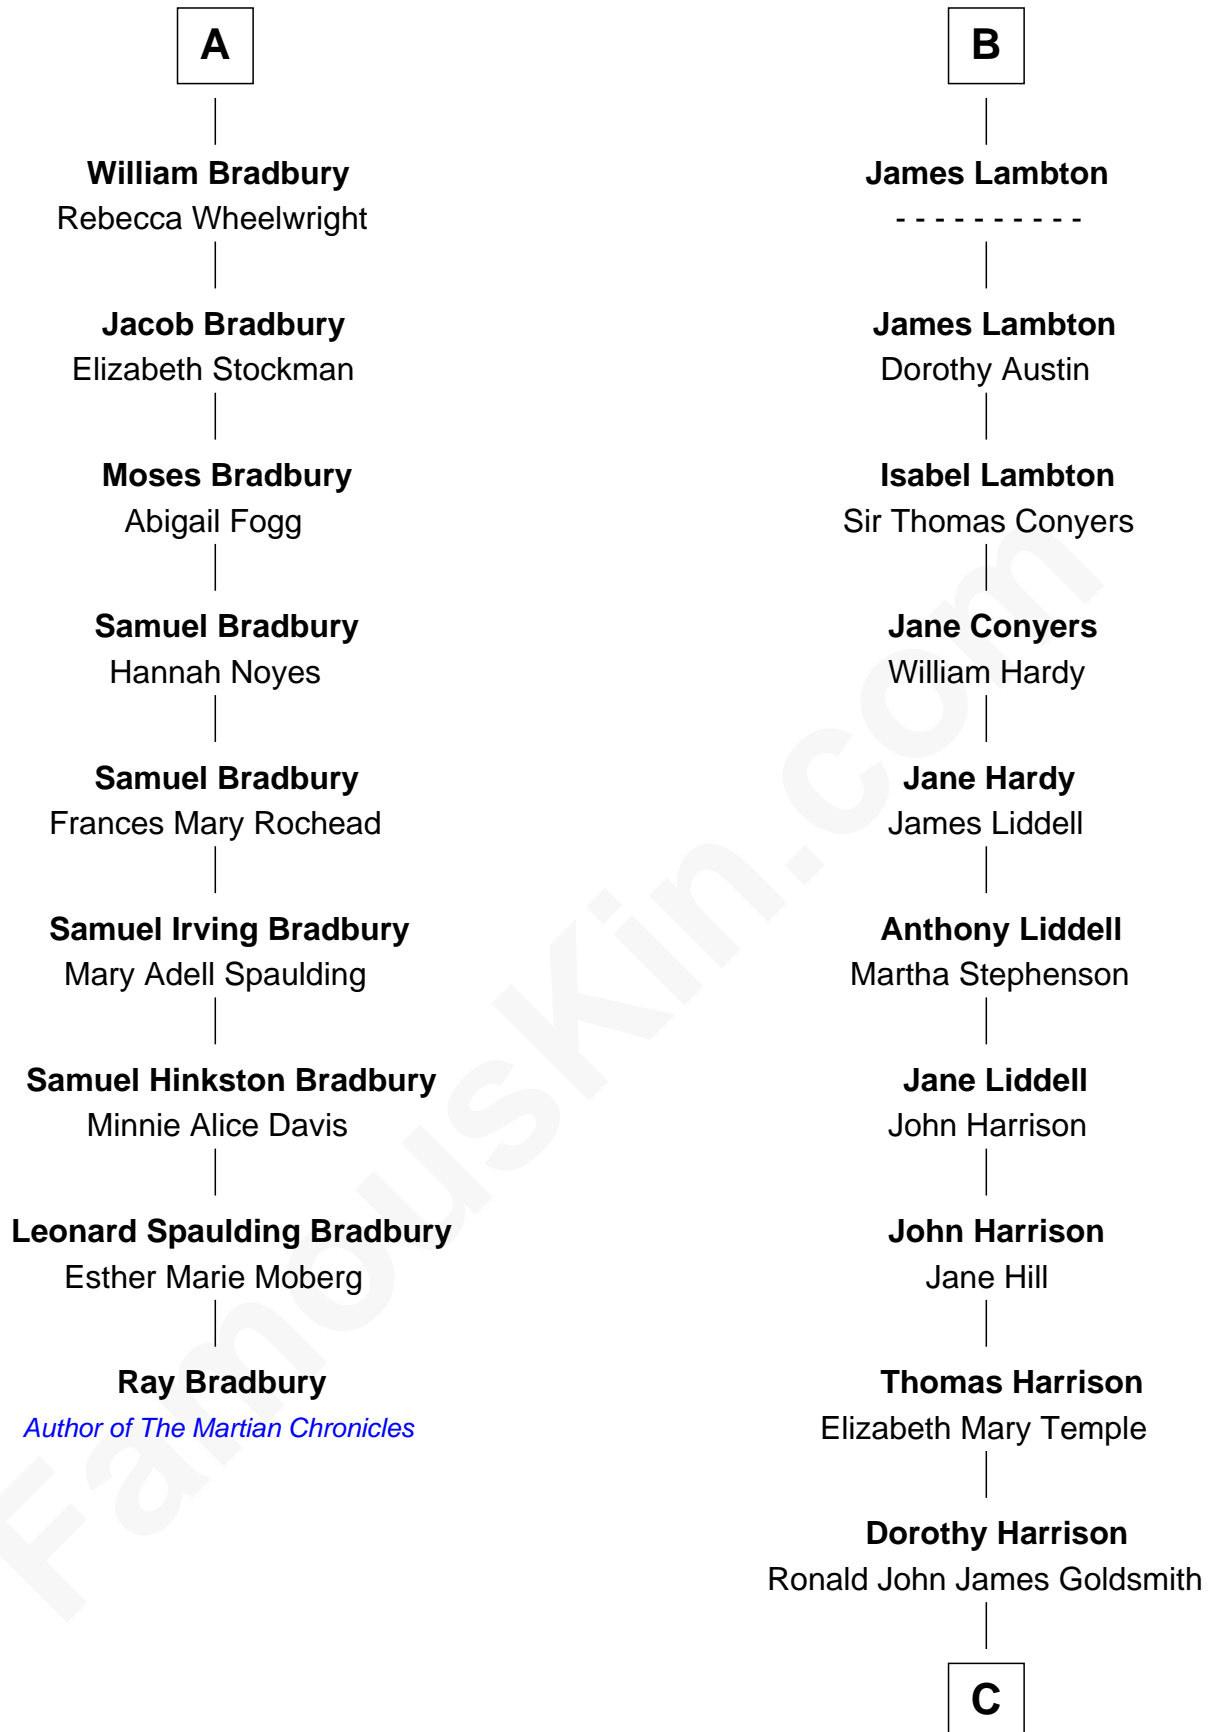

FamousKin.com

Relationship Chart of

Ray Bradbury

Author of The Martian Chronicles

15th cousin 3 times removed of

Catherine Middleton

Princess of Wales

Sir Lionel de Welles

Joan de Waterton

Margaret de Welles

Sir Thomas Dymoke

Jane Dymoke

John Fulnetby

Katherine Fulnetby

William Dynwell

Anne Dynwell

Sir Robert Willoughby

Sir Christopher Willoughby

Margaret Jenney

Elizabeth Willoughby

Sir William Eure

Sir Ralph Eure

Margery Bowes

Frances Eure

Robert Lambton

William Lambton

Anne -----

Ralph Lambton

Susan Groves

B

C

Carole Elizabeth Goldsmith