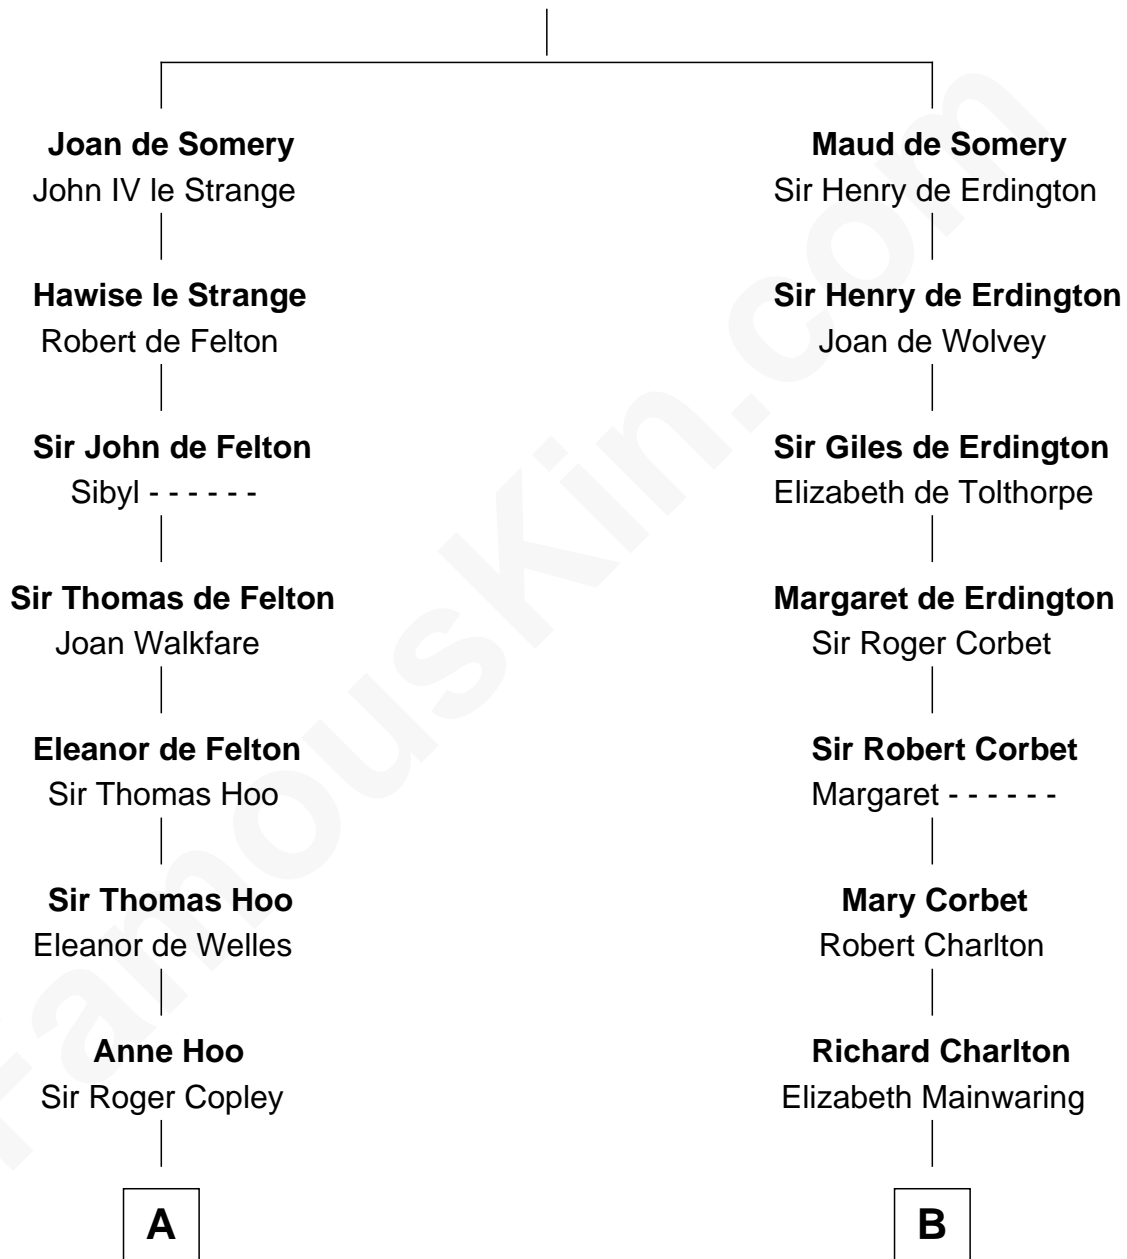

Sir Roger de Somery

Nichole d'Aubenev