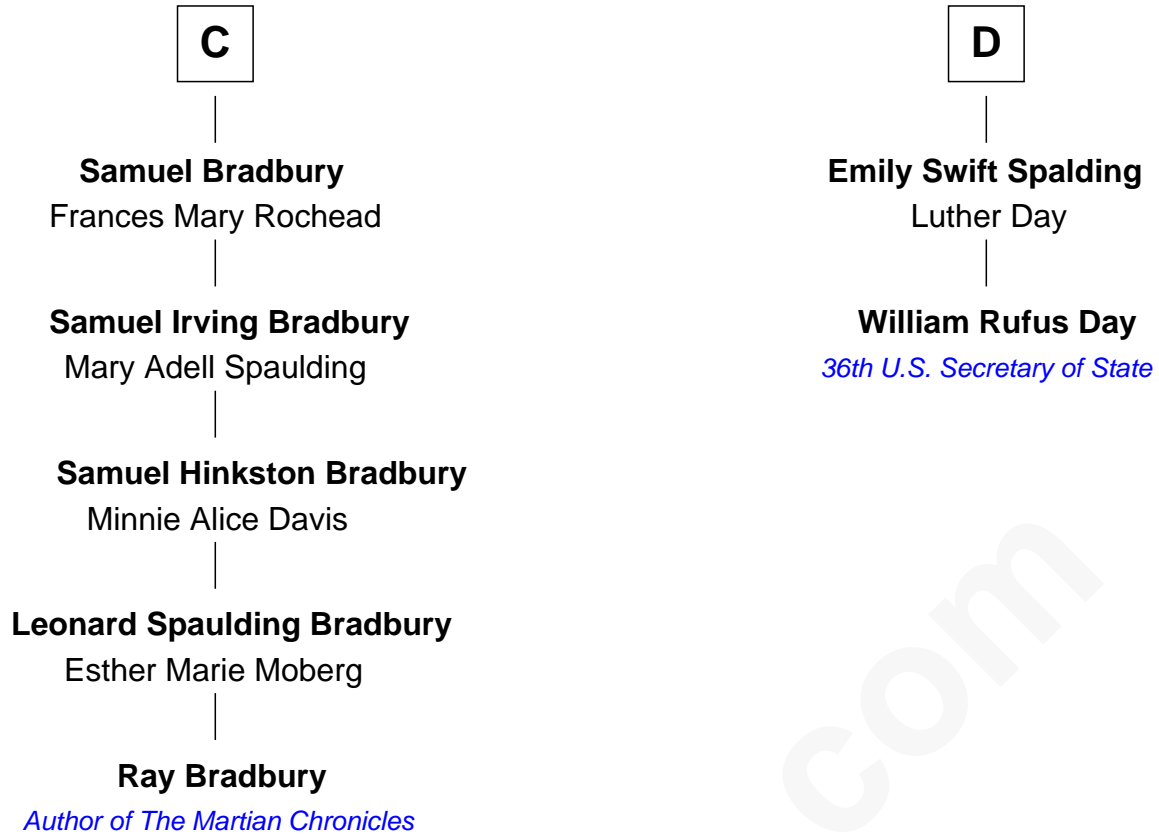

FamousKin.com