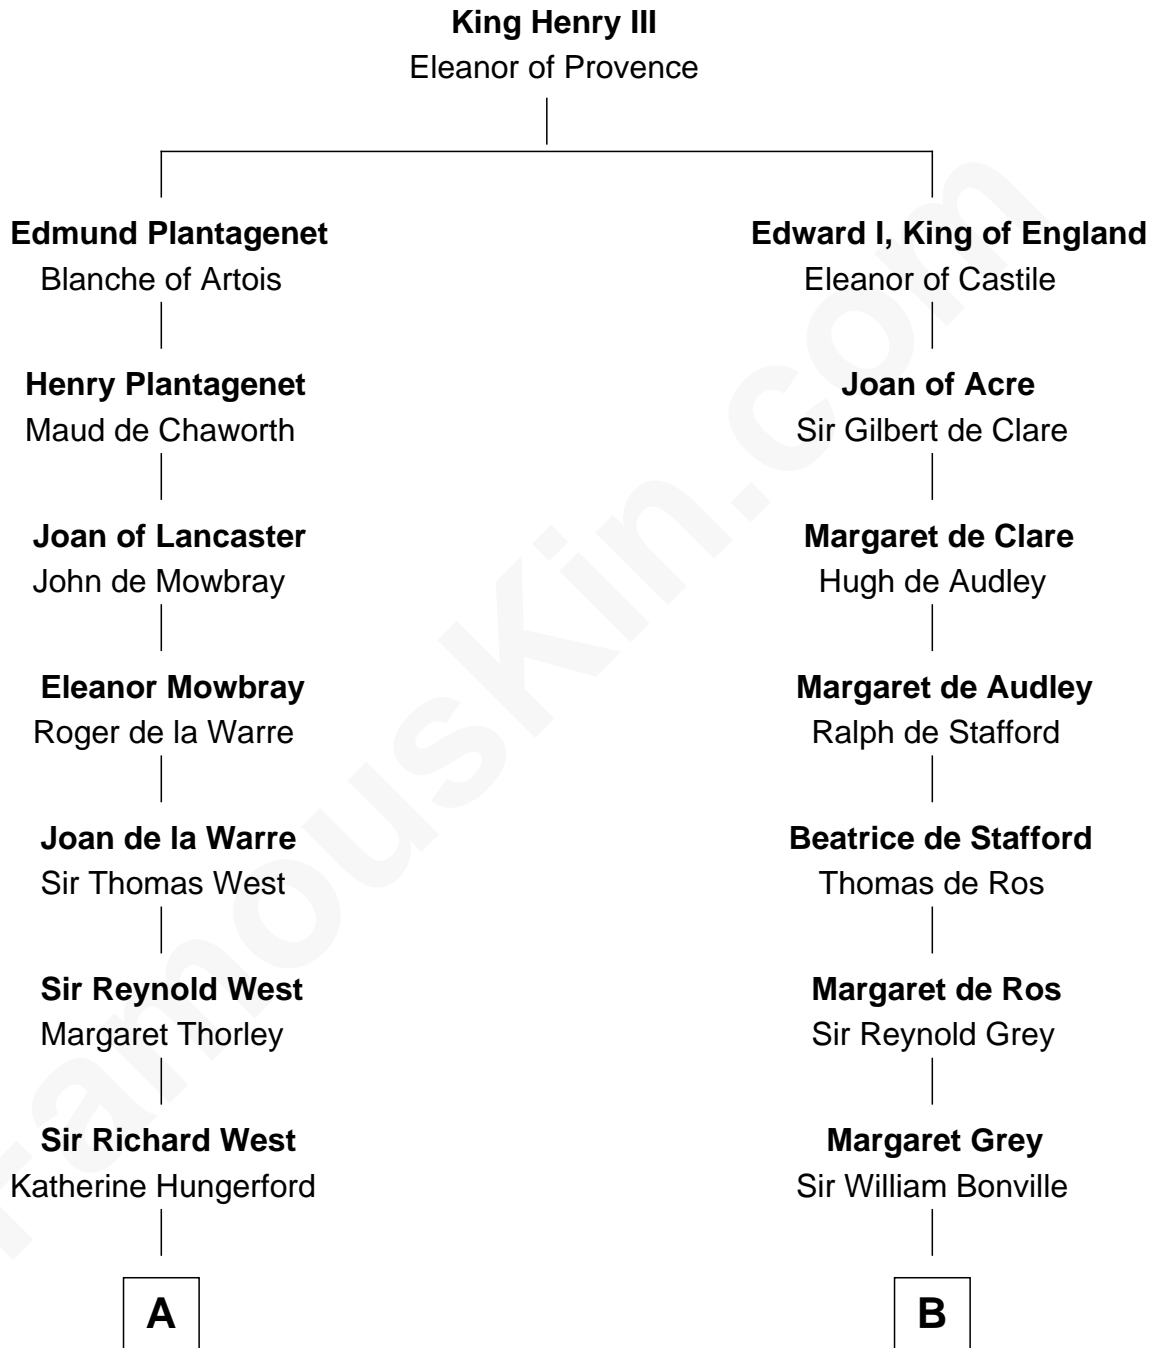

FamousKin.com

Relationship Chart of

Ray Bradbury

Author of The Martian Chronicles

20th cousin 1 time removed of

William Rufus Day

36th U.S. Secretary of State

C

Samuel Bradbury
Frances Mary Rothead

Samuel Irving Bradbury
Mary Adell Spaulding

Samuel Hinkston Bradbury
Minnie Alice Davis

Leonard Spaulding Bradbury
Esther Marie Moberg

Ray Bradbury
Author of The Martian Chronicles