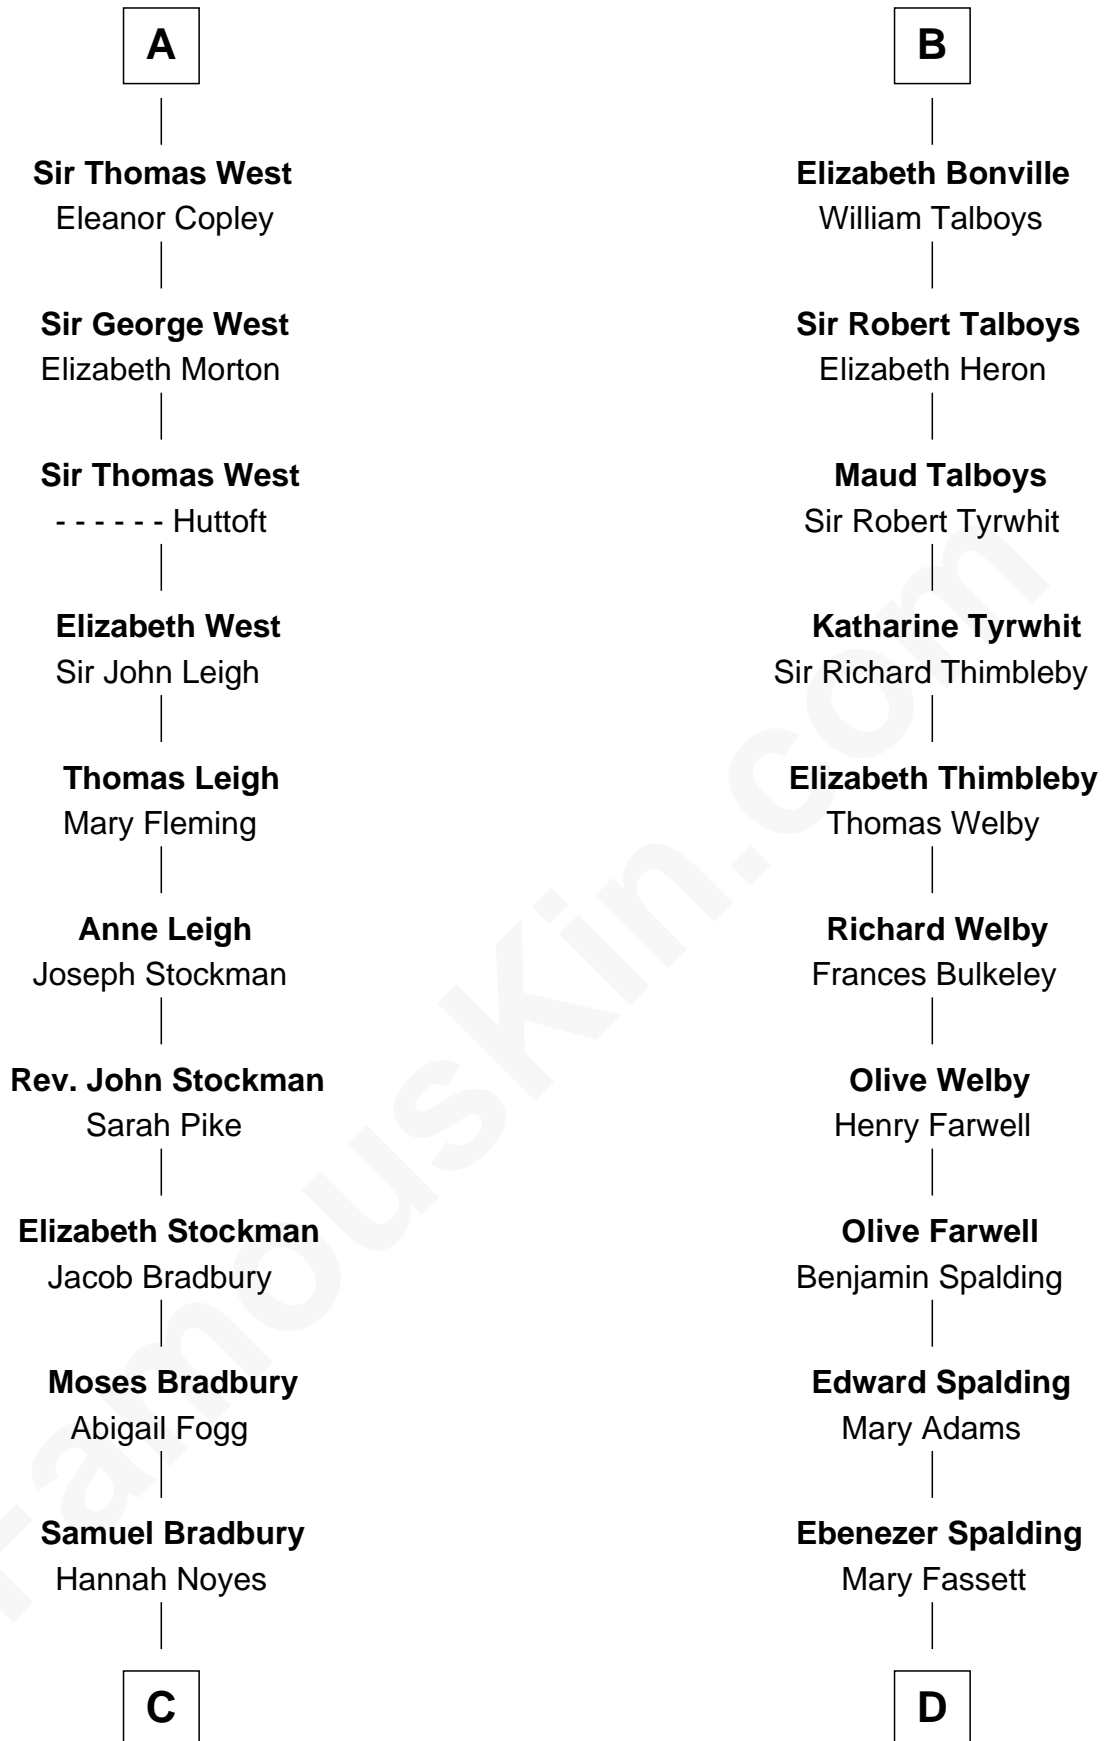

FamousKin.com

Relationship Chart of

Ray Bradbury

Author of The Martian Chronicles

20th cousin 1 time removed of

William Rufus Day

36th U.S. Secretary of State

C

Samuel Bradbury
Frances Mary Rothead

Samuel Irving Bradbury
Mary Adell Spaulding

Samuel Hinkston Bradbury
Minnie Alice Davis

Leonard Spaulding Bradbury
Esther Marie Moberg

Ray Bradbury
Author of The Martian Chronicles