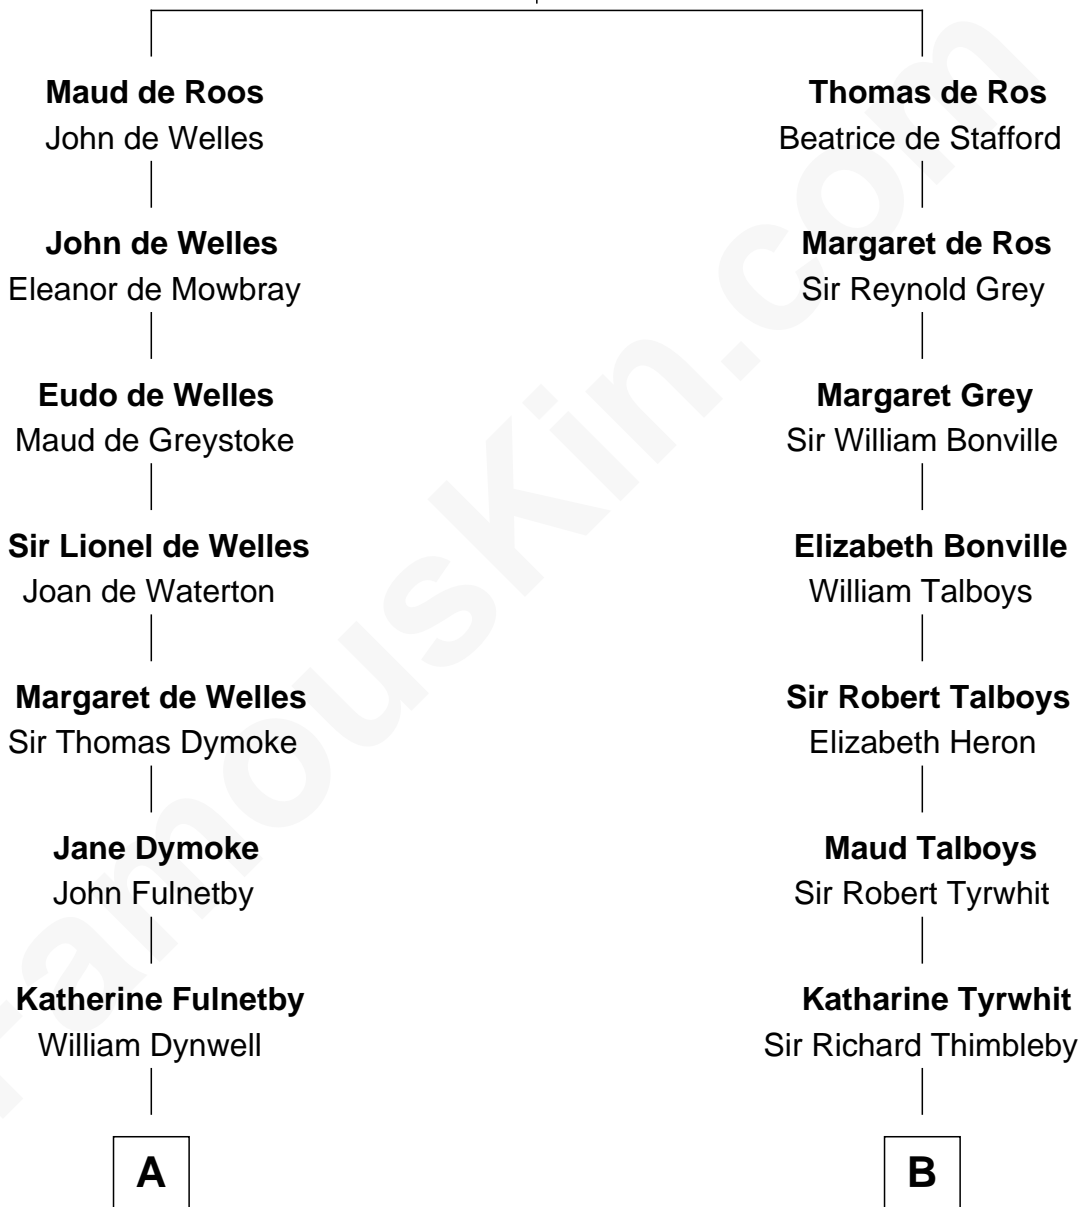

FamousKin.com

Relationship Chart of

Ray Bradbury

Author of The Martian Chronicles

16th cousin 3 times removed of

William Rufus Day

36th U.S. Secretary of State

Sir William de Ros
Margery de Badlesmere

C

—
Samuel Hinkston Bradbury

Minnie Alice Davis

—
Leonard Spaulding Bradbury

Esther Marie Moberg

—
Ray Bradbury

Author of [The Martian Chronicles](#)

FamousKin.com