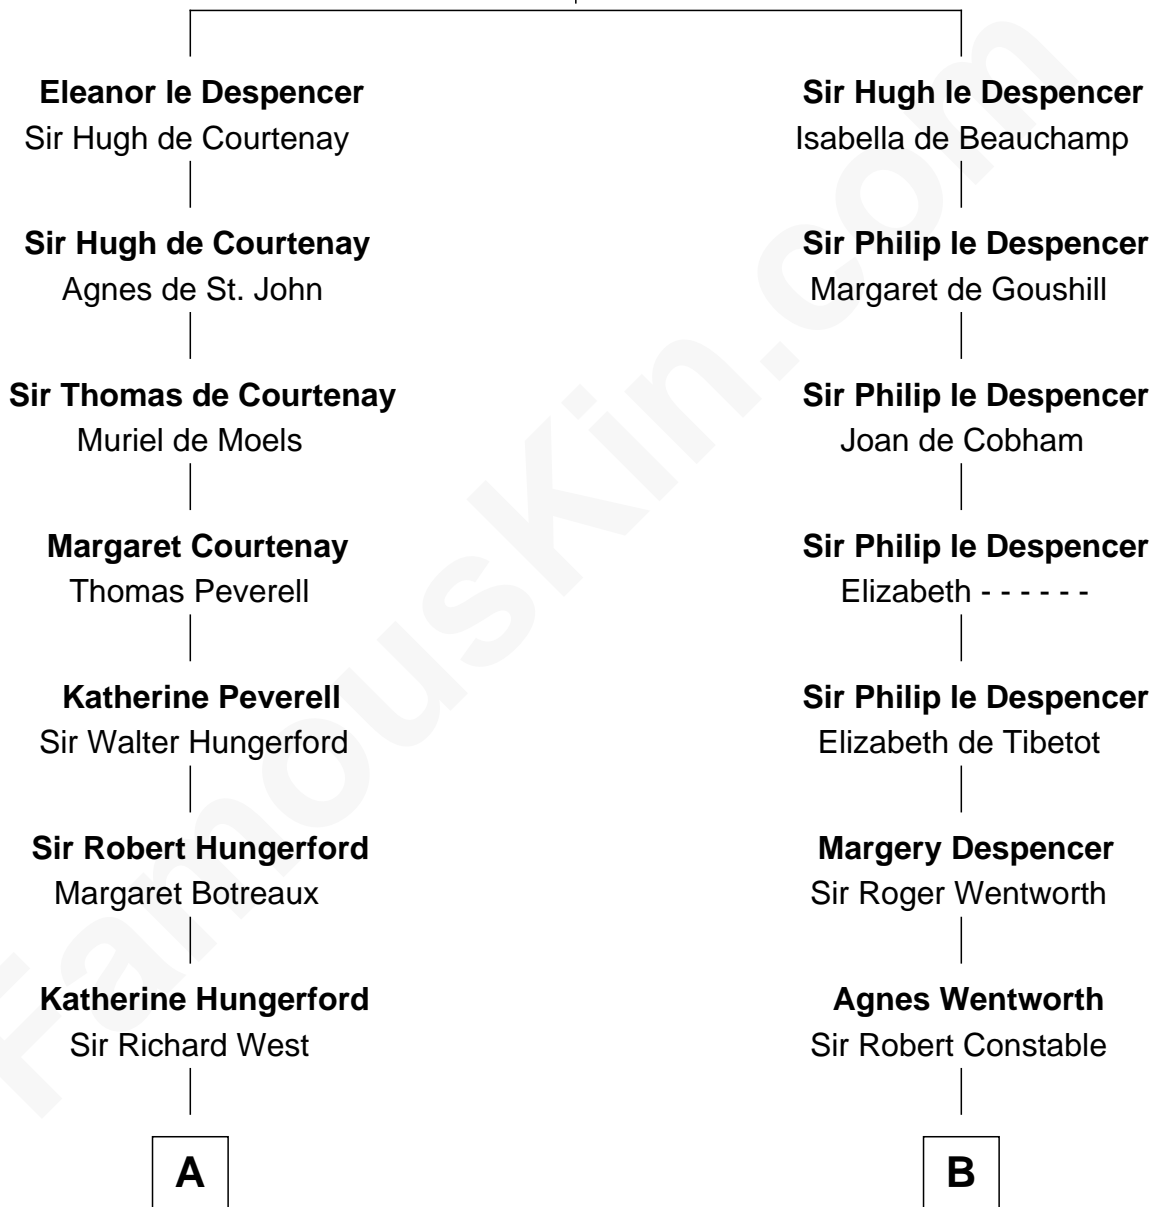

FamousKin.com

Relationship Chart of

Ray Bradbury

Author of The Martian Chronicles

19th cousin 2 times removed of

William Rufus Day

36th U.S. Secretary of State

Sir Hugh le Despencer

Aveline Basset

C

Samuel Bradbury
Frances Mary Rohead

Samuel Irving Bradbury
Mary Adell Spaulding

Samuel Hinkston Bradbury
Minnie Alice Davis

Leonard Spaulding Bradbury
Esther Marie Moberg

Ray Bradbury
Author of The Martian Chronicles