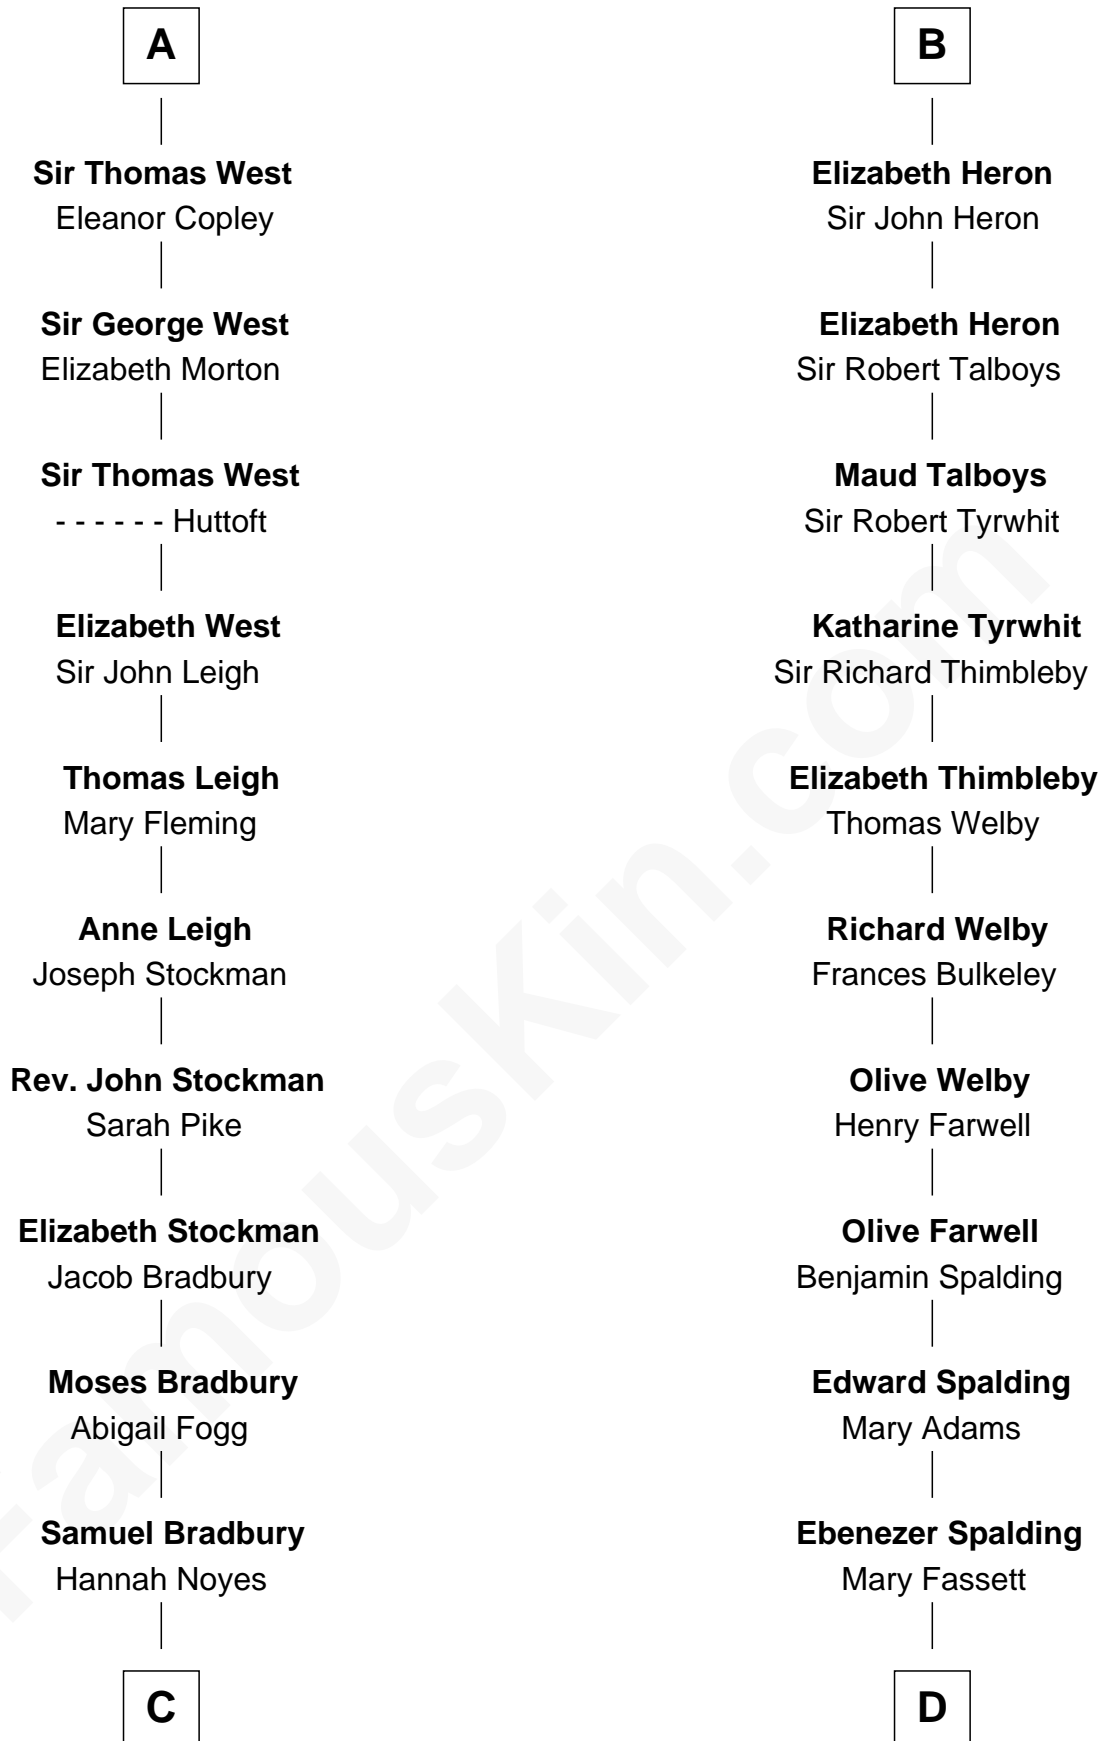

## Relationship Chart of

### Ray Bradbury

*Author of The Martian Chronicles*

20th cousin 1 time removed of

### William Rufus Day

*36th U.S. Secretary of State*

**Robert I, Count of Artois**

Matilda of Brabant

**C**

**Samuel Bradbury**  
Frances Mary Rothead

**Samuel Irving Bradbury**  
Mary Adell Spaulding

**Samuel Hinkston Bradbury**  
Minnie Alice Davis

**Leonard Spaulding Bradbury**  
Esther Marie Moberg

**Ray Bradbury**  
*Author of The Martian Chronicles*

**D**

**Dr. Rufus Spalding**  
Lydia Paine

**Rufus Paine Spalding**  
Lucretia A. Swift

**Emily Swift Spalding**  
Luther Day