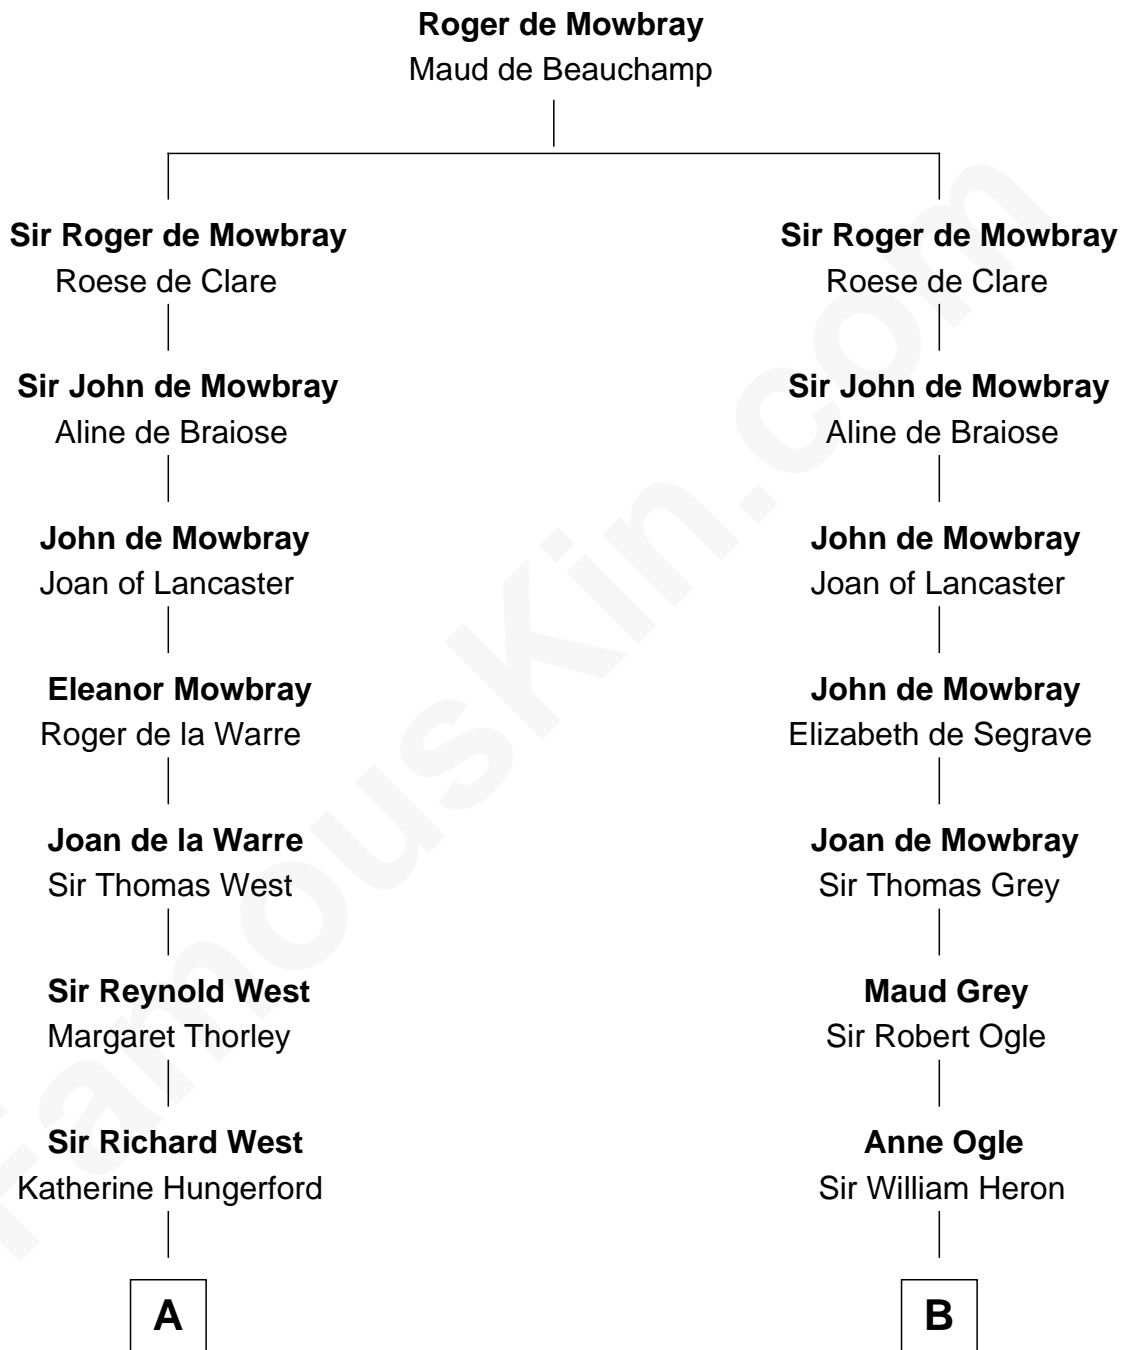

FamousKin.com

Relationship Chart of

Ray Bradbury

Author of The Martian Chronicles

20th cousin 1 time removed of

William Rufus Day

36th U.S. Secretary of State

C

Samuel Bradbury
Frances Mary Rothead

Samuel Irving Bradbury
Mary Adell Spaulding

Samuel Hinkston Bradbury
Minnie Alice Davis

Leonard Spaulding Bradbury
Esther Marie Moberg

Ray Bradbury
Author of The Martian Chronicles