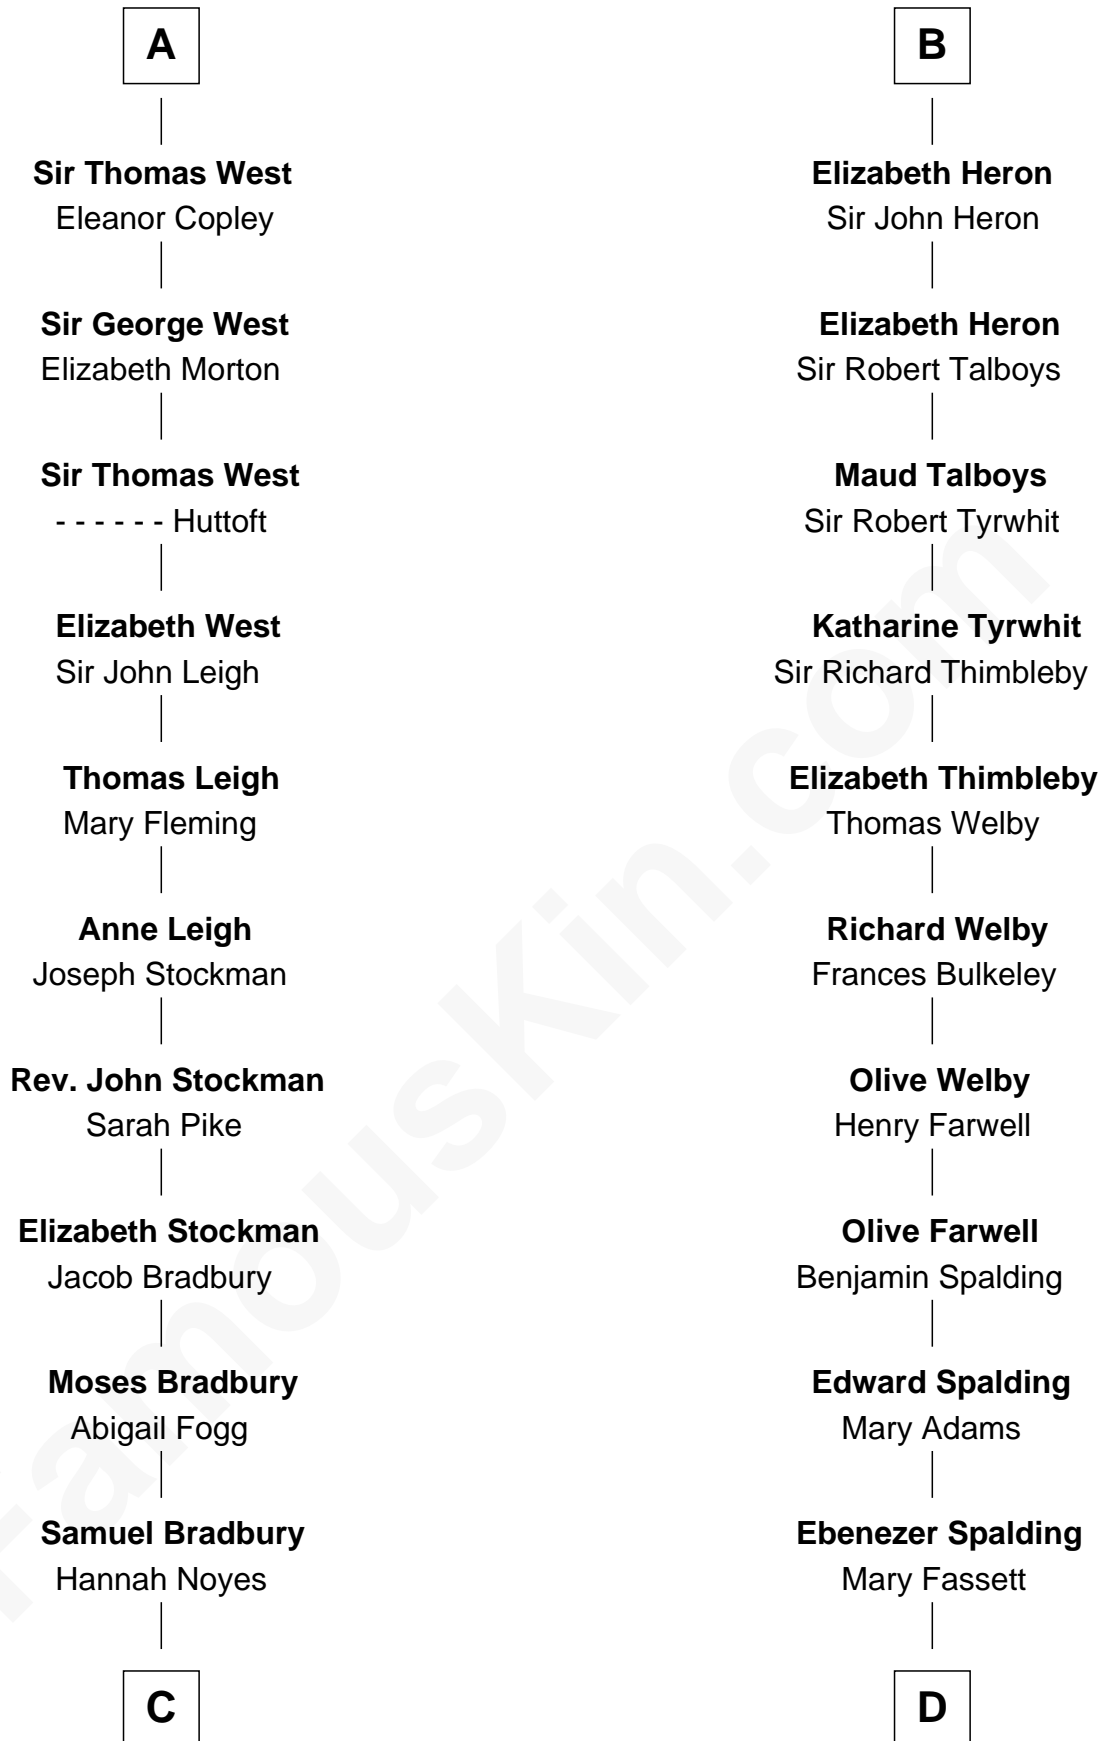

FamousKin.com

Relationship Chart of

Ray Bradbury

Author of The Martian Chronicles

20th cousin 1 time removed of

William Rufus Day

36th U.S. Secretary of State

C

Samuel Bradbury
Frances Mary Rothead

Samuel Irving Bradbury
Mary Adell Spaulding

Samuel Hinkston Bradbury
Minnie Alice Davis

Leonard Spaulding Bradbury
Esther Marie Moberg

Ray Bradbury
Author of The Martian Chronicles