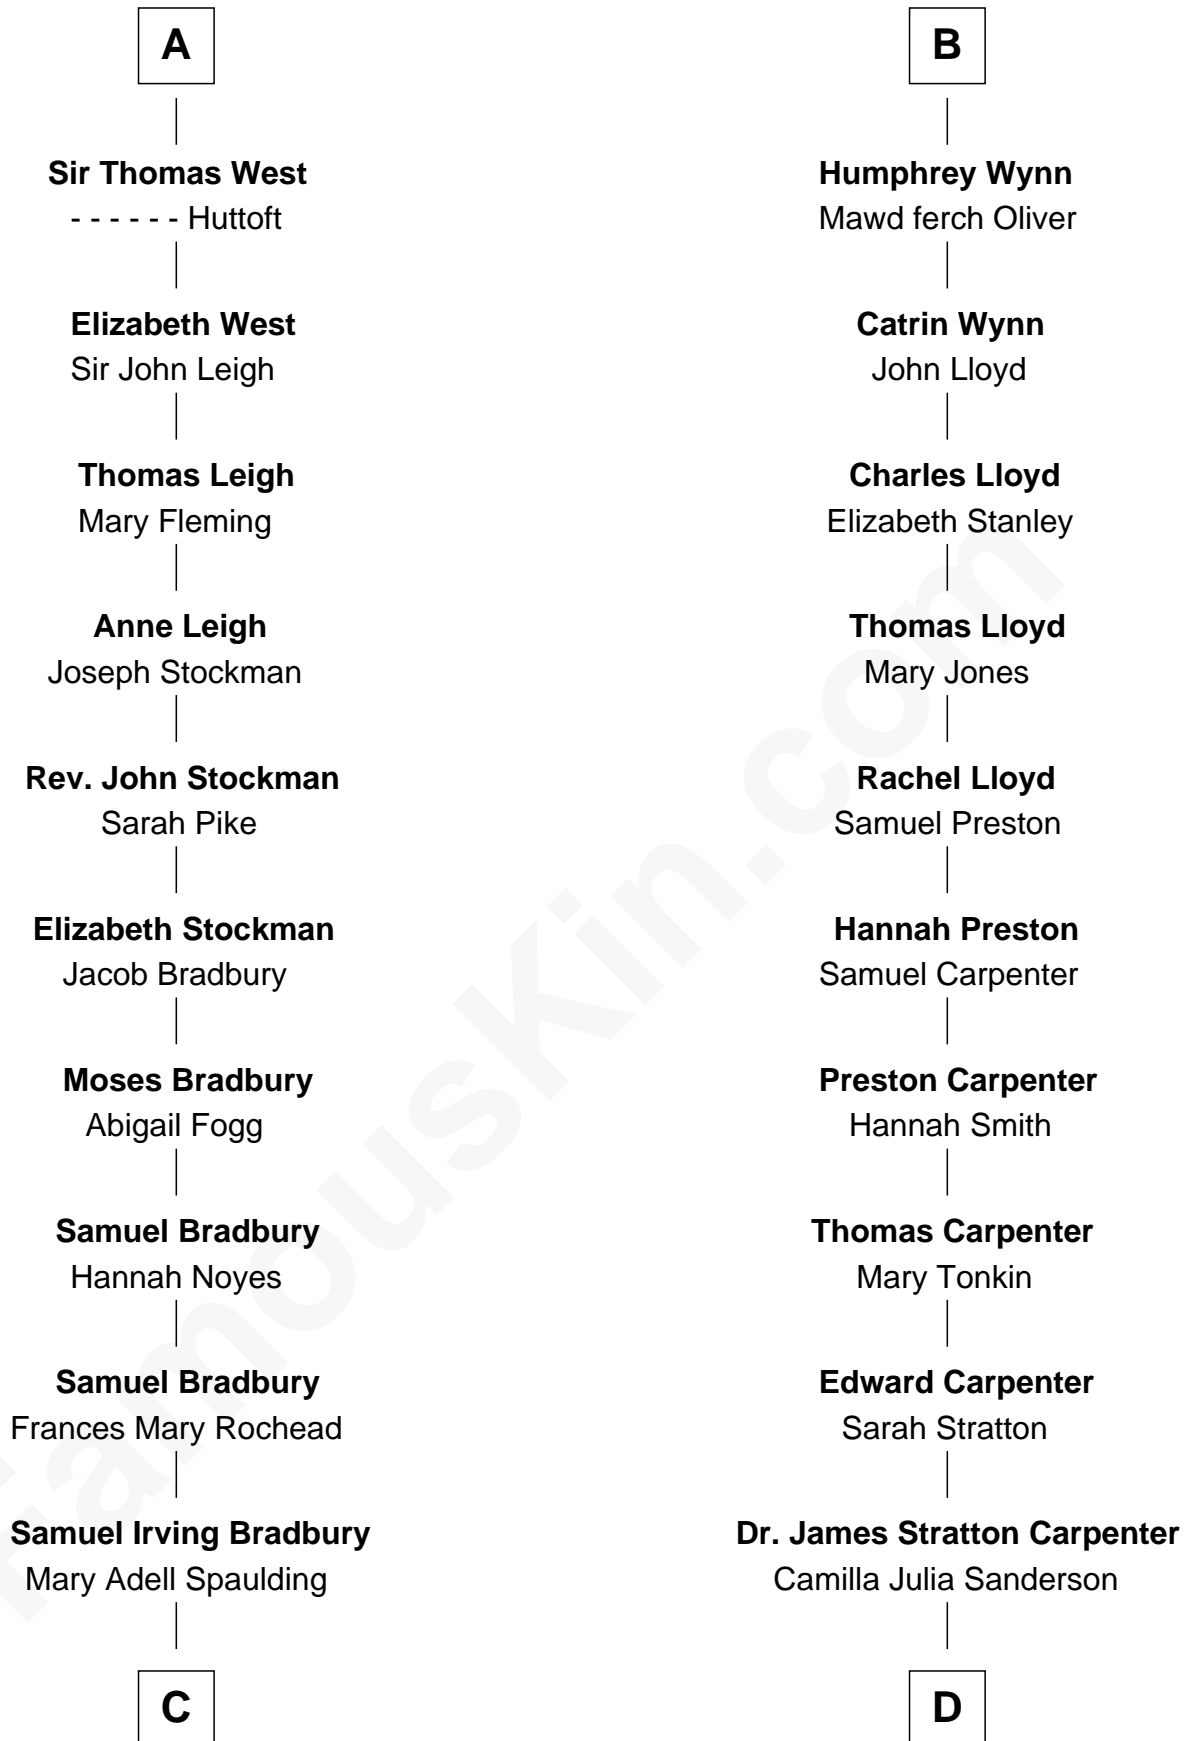

# FamousKin.com Relationship Chart of

**Ray Bradbury**

*Author of The Martian Chronicles*

19th cousin 2 times removed of

**Mary Chapin Carpenter**

*Singer and Songwriter*

**C**

**Samuel Hinkston Bradbury**

Minnie Alice Davis

**Leonard Spaulding Bradbury**

Esther Marie Moberg

**Ray Bradbury**

*Author of [The Martian Chronicles](#)*

**D**

**Dr. John Thomas Carpenter**

Eliza Adelaide Hill