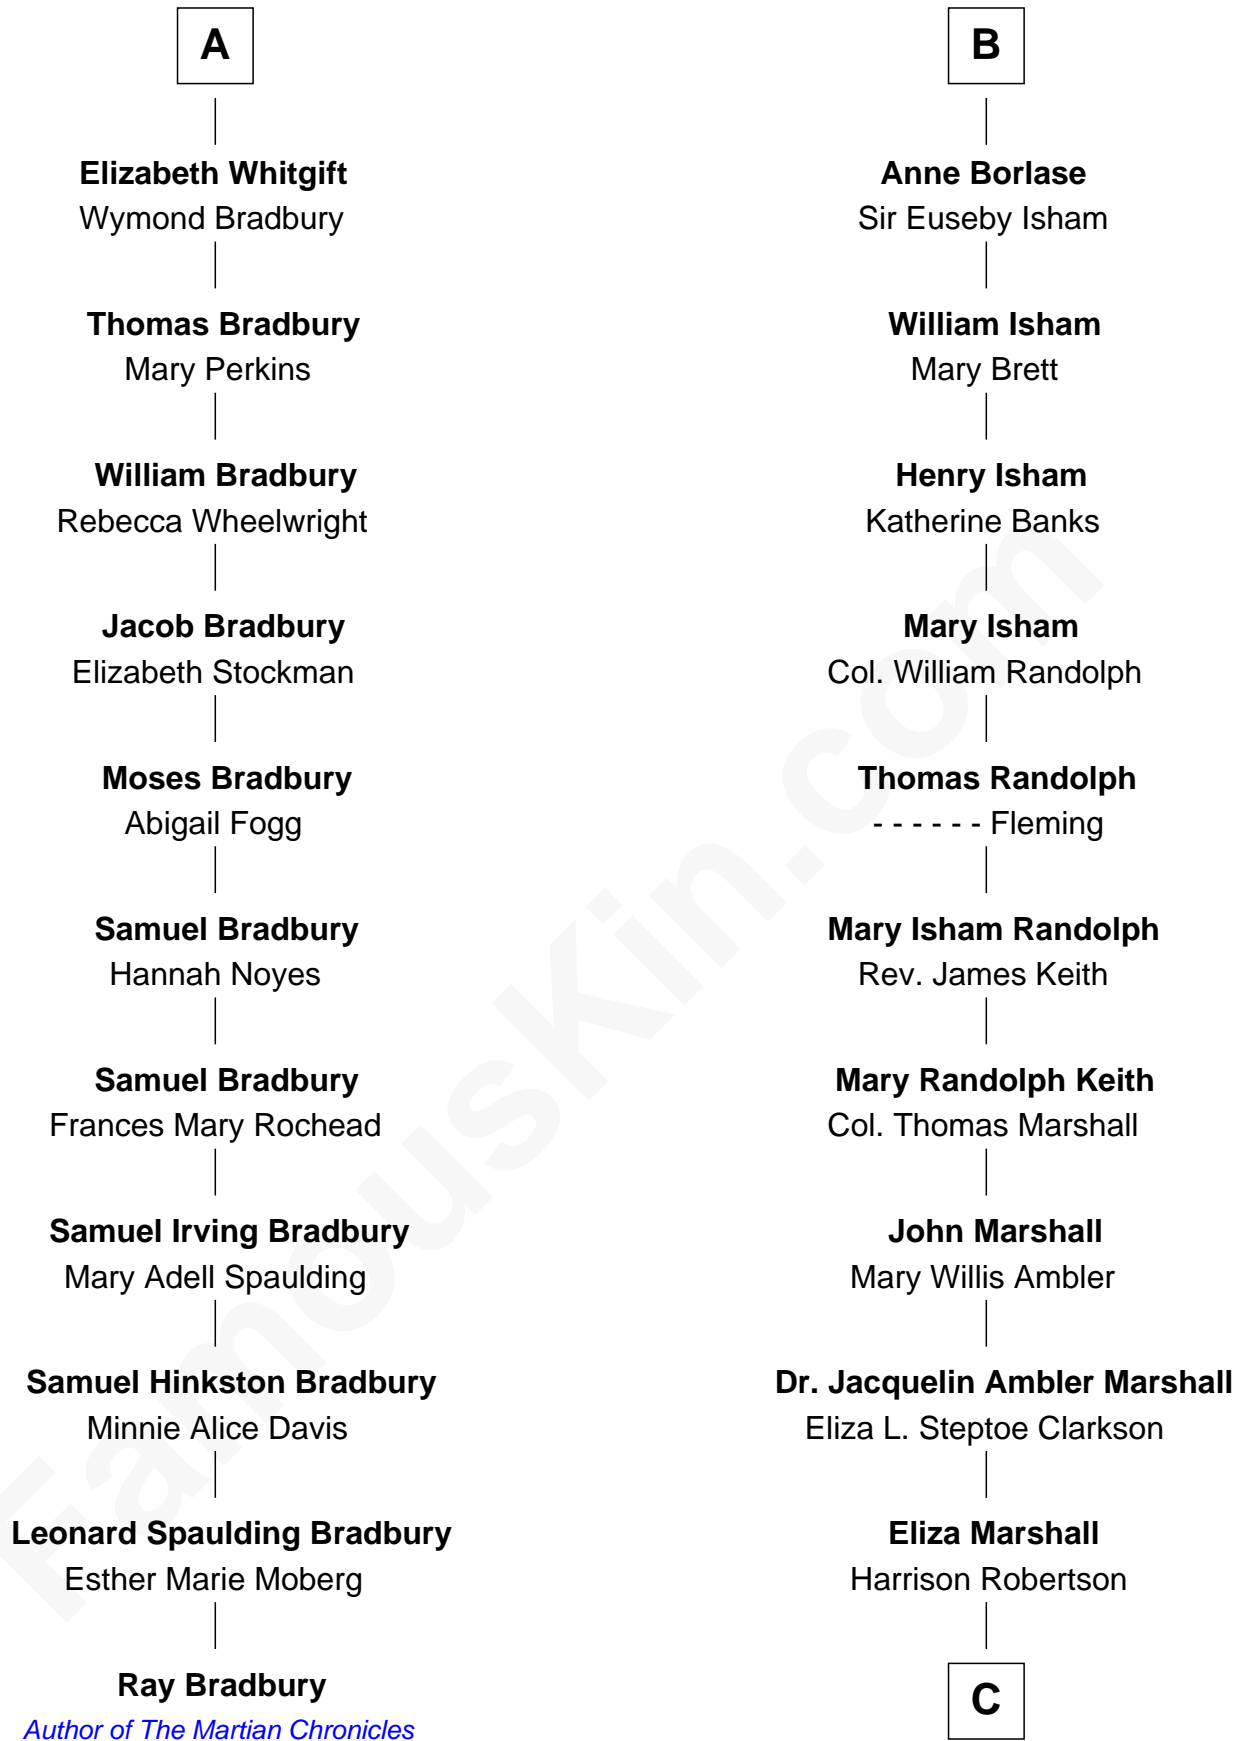

FamousKin.com

Relationship Chart of

Ray Bradbury

Author of The Martian Chronicles

17th cousin 3 times removed of

Mary Chapin Carpenter

Singer and Songwriter

C

Harrison Robertson

Mary L. Vawter

Harrison Marshall Robertson

Mary MacKenzie

Mary Bowie Robertson

Chapin Carpenter

Mary Chapin Carpenter

Singer and Songwriter