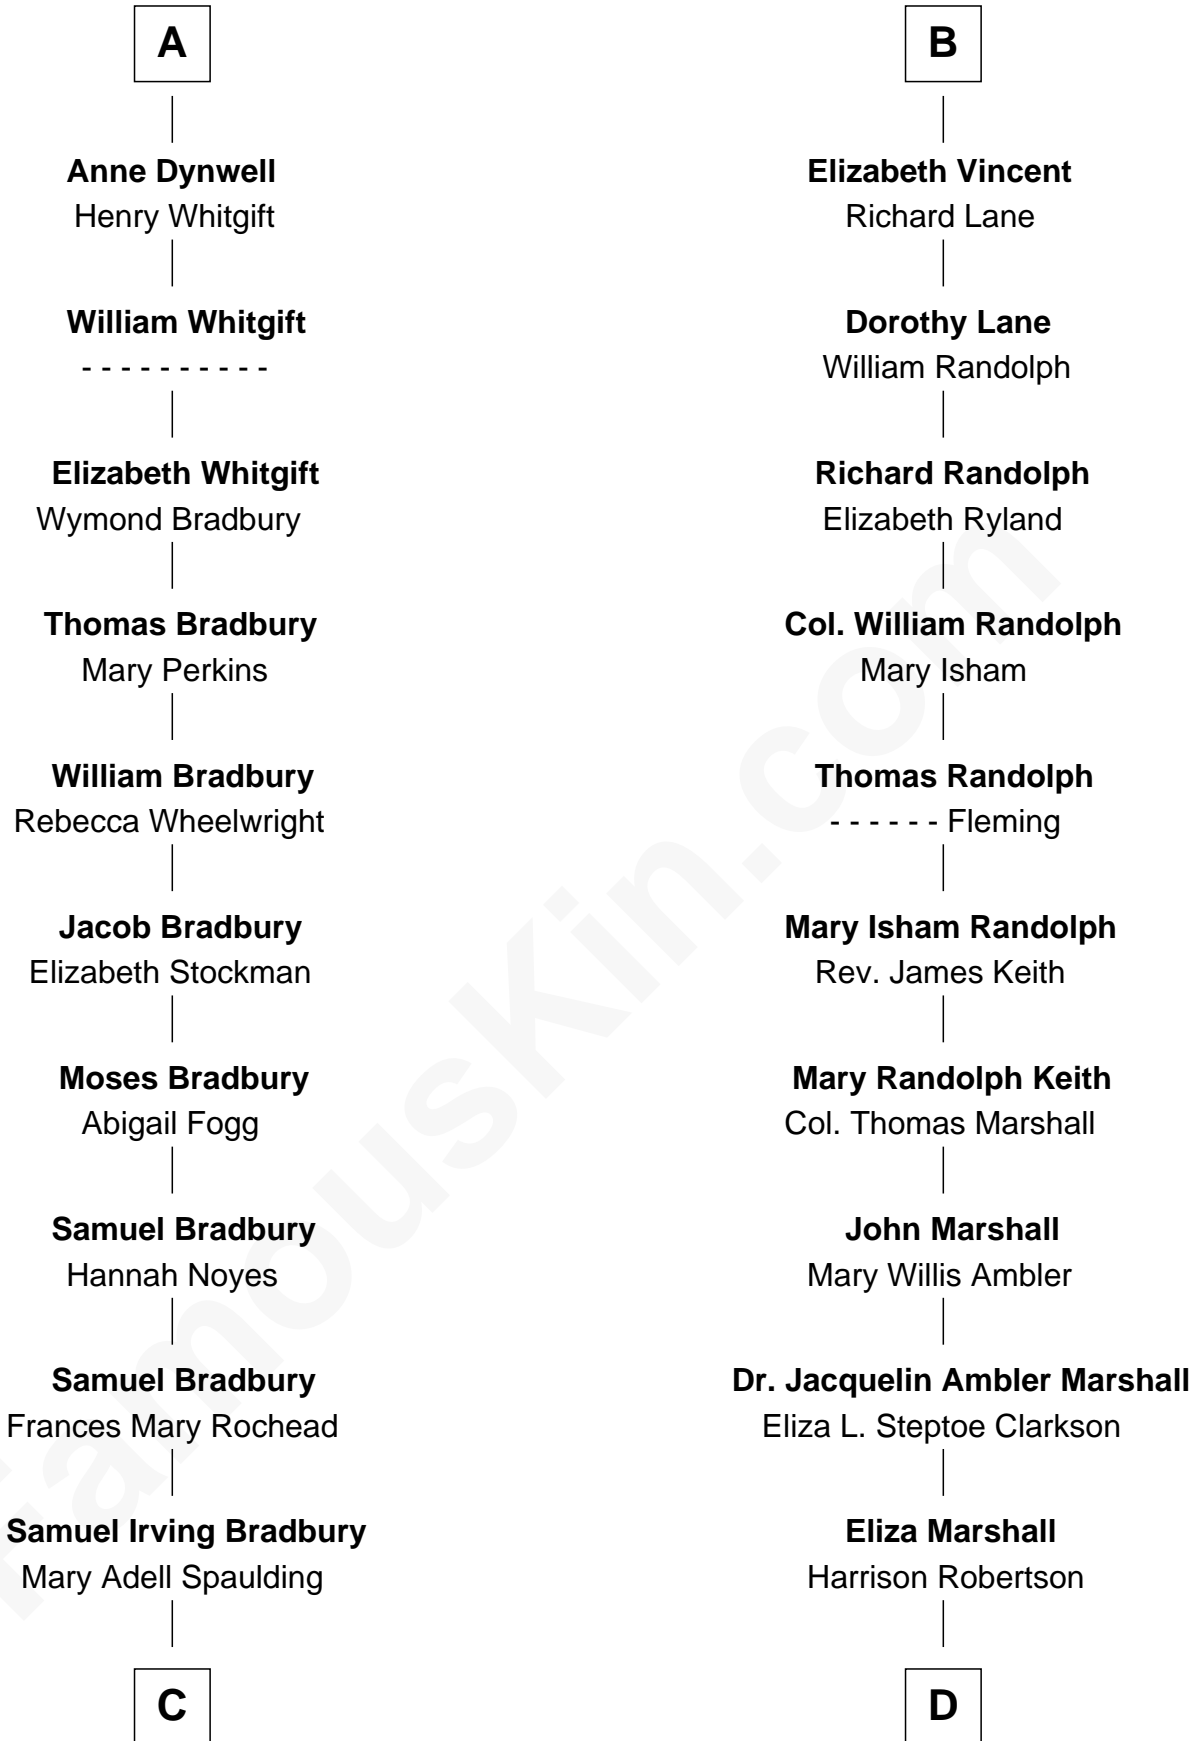

# FamousKin.com Relationship Chart of

**Ray Bradbury**

*Author of The Martian Chronicles*

19th cousin 1 time removed of

**Mary Chapin Carpenter**

*Singer and Songwriter*

**Sir Henry de Percy**

Idoine de Clifford