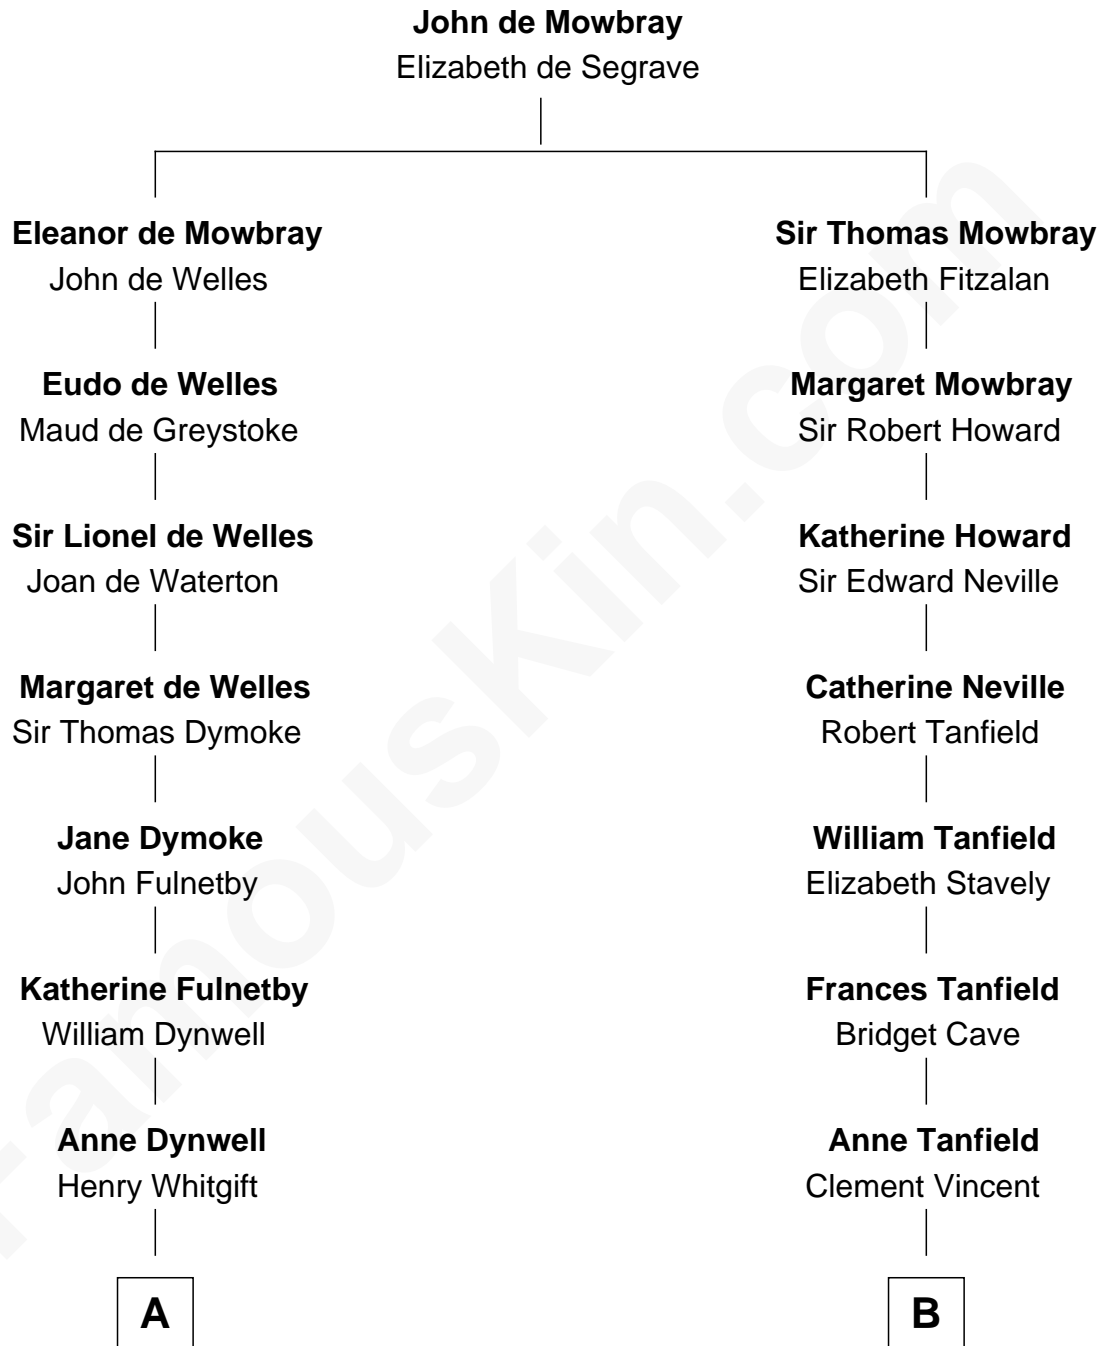

FamousKin.com Relationship Chart of

Ray Bradbury

Author of The Martian Chronicles

18th cousin 2 times removed of

Mary Chapin Carpenter

Singer and Songwriter

FamousKin.com