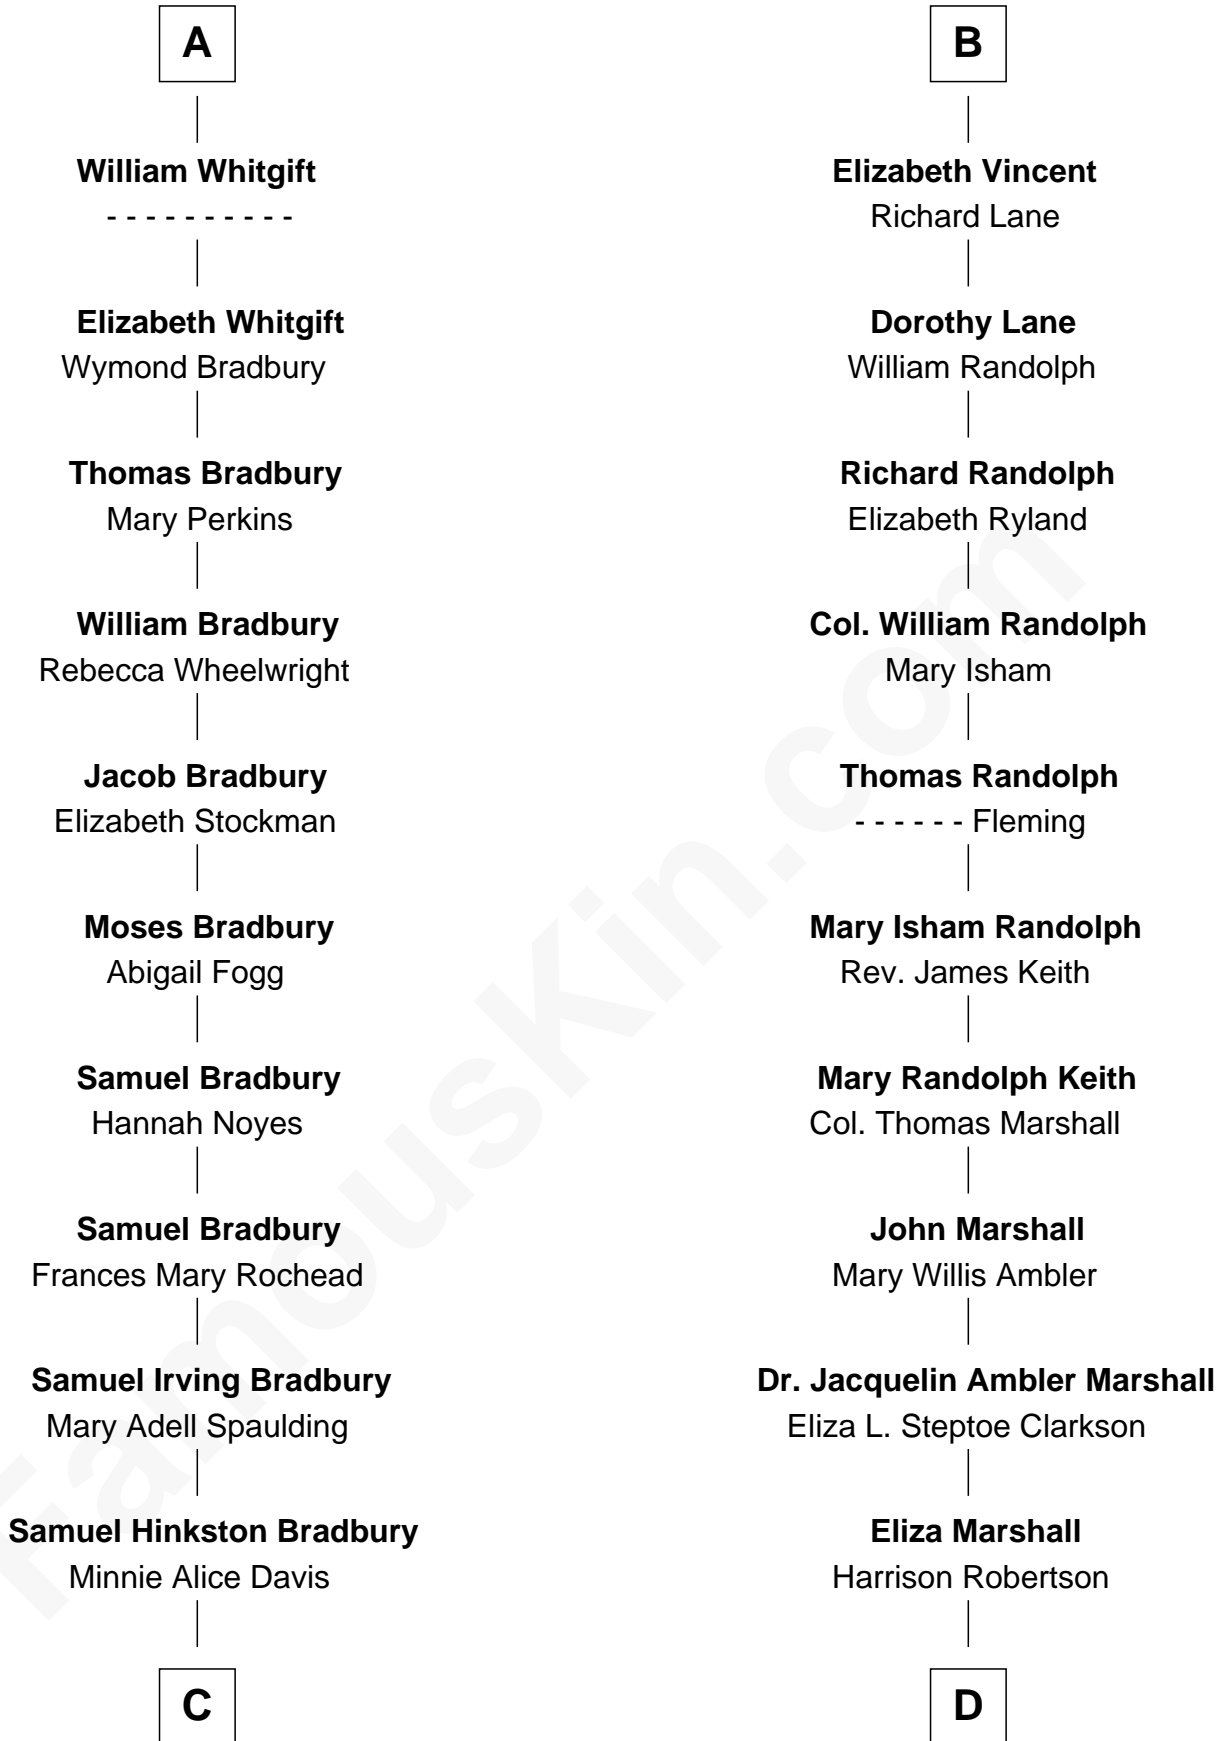

FamousKin.com Relationship Chart of

Ray Bradbury

Author of The Martian Chronicles

18th cousin 2 times removed of

Mary Chapin Carpenter

Singer and Songwriter

FamousKin.com