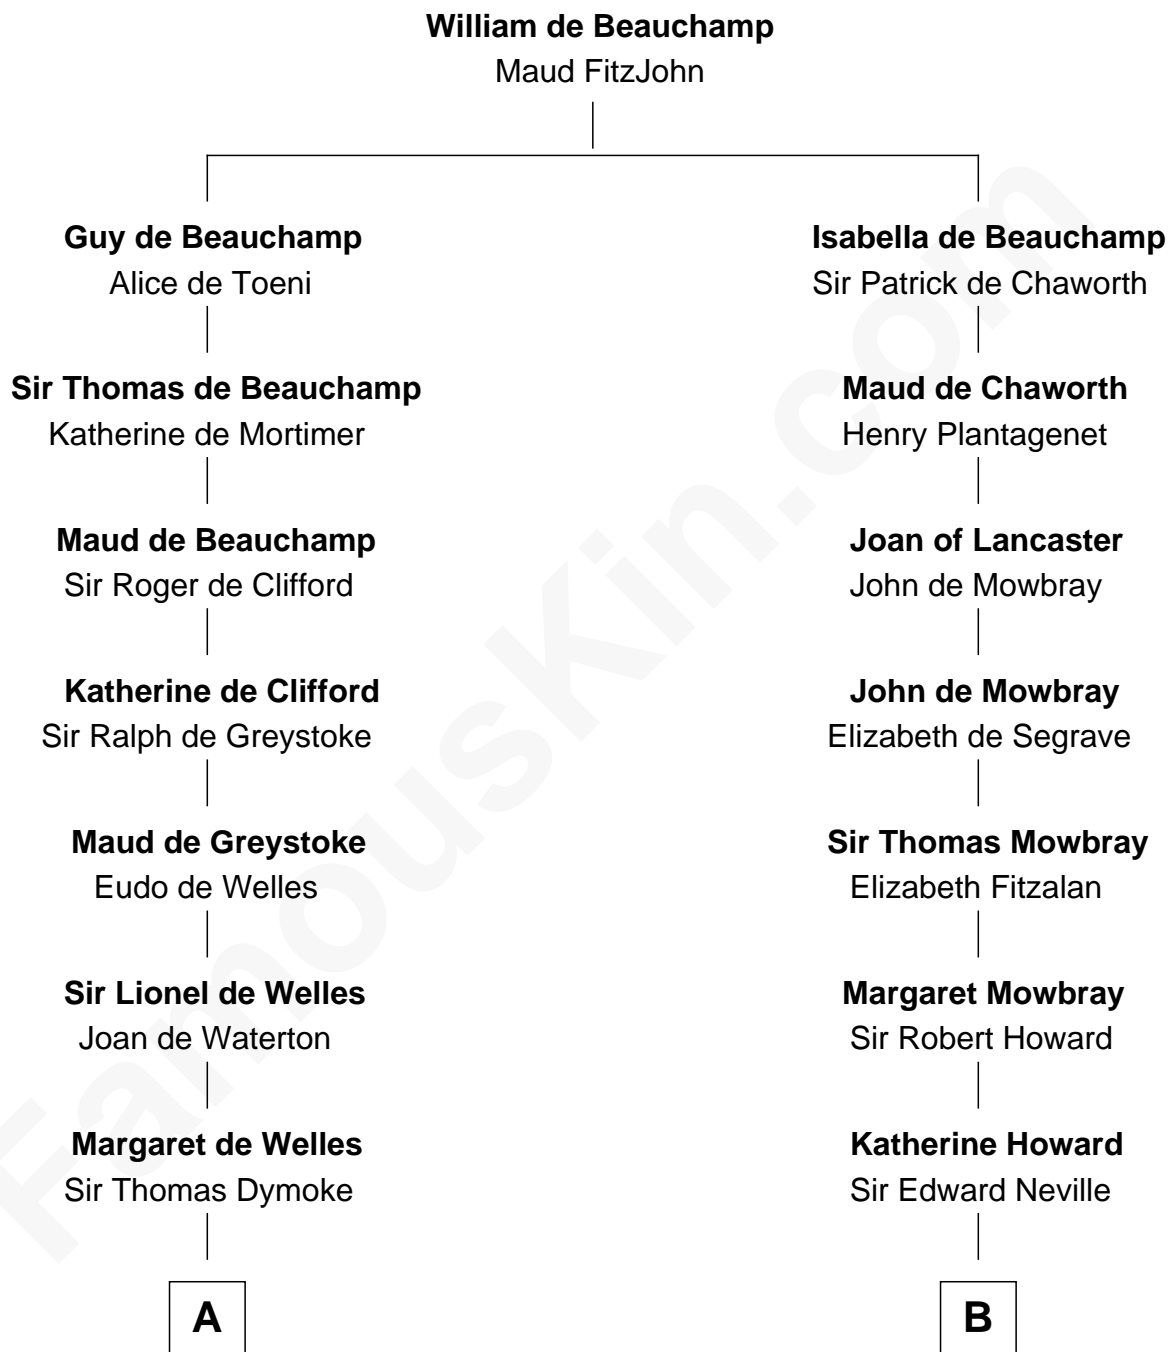

FamousKin.com Relationship Chart of

Ray Bradbury

Author of The Martian Chronicles

18th cousin 3 times removed of

John Marshall

4th Chief Justice of the U.S. Supreme Court

C

Samuel Bradbury
Frances Mary Rohead

Samuel Irving Bradbury
Mary Adell Spaulding

Samuel Hinkston Bradbury
Minnie Alice Davis

Leonard Spaulding Bradbury
Esther Marie Moberg

Ray Bradbury
Author of The Martian Chronicles

D

Mary Randolph Keith
Col. Thomas Marshall