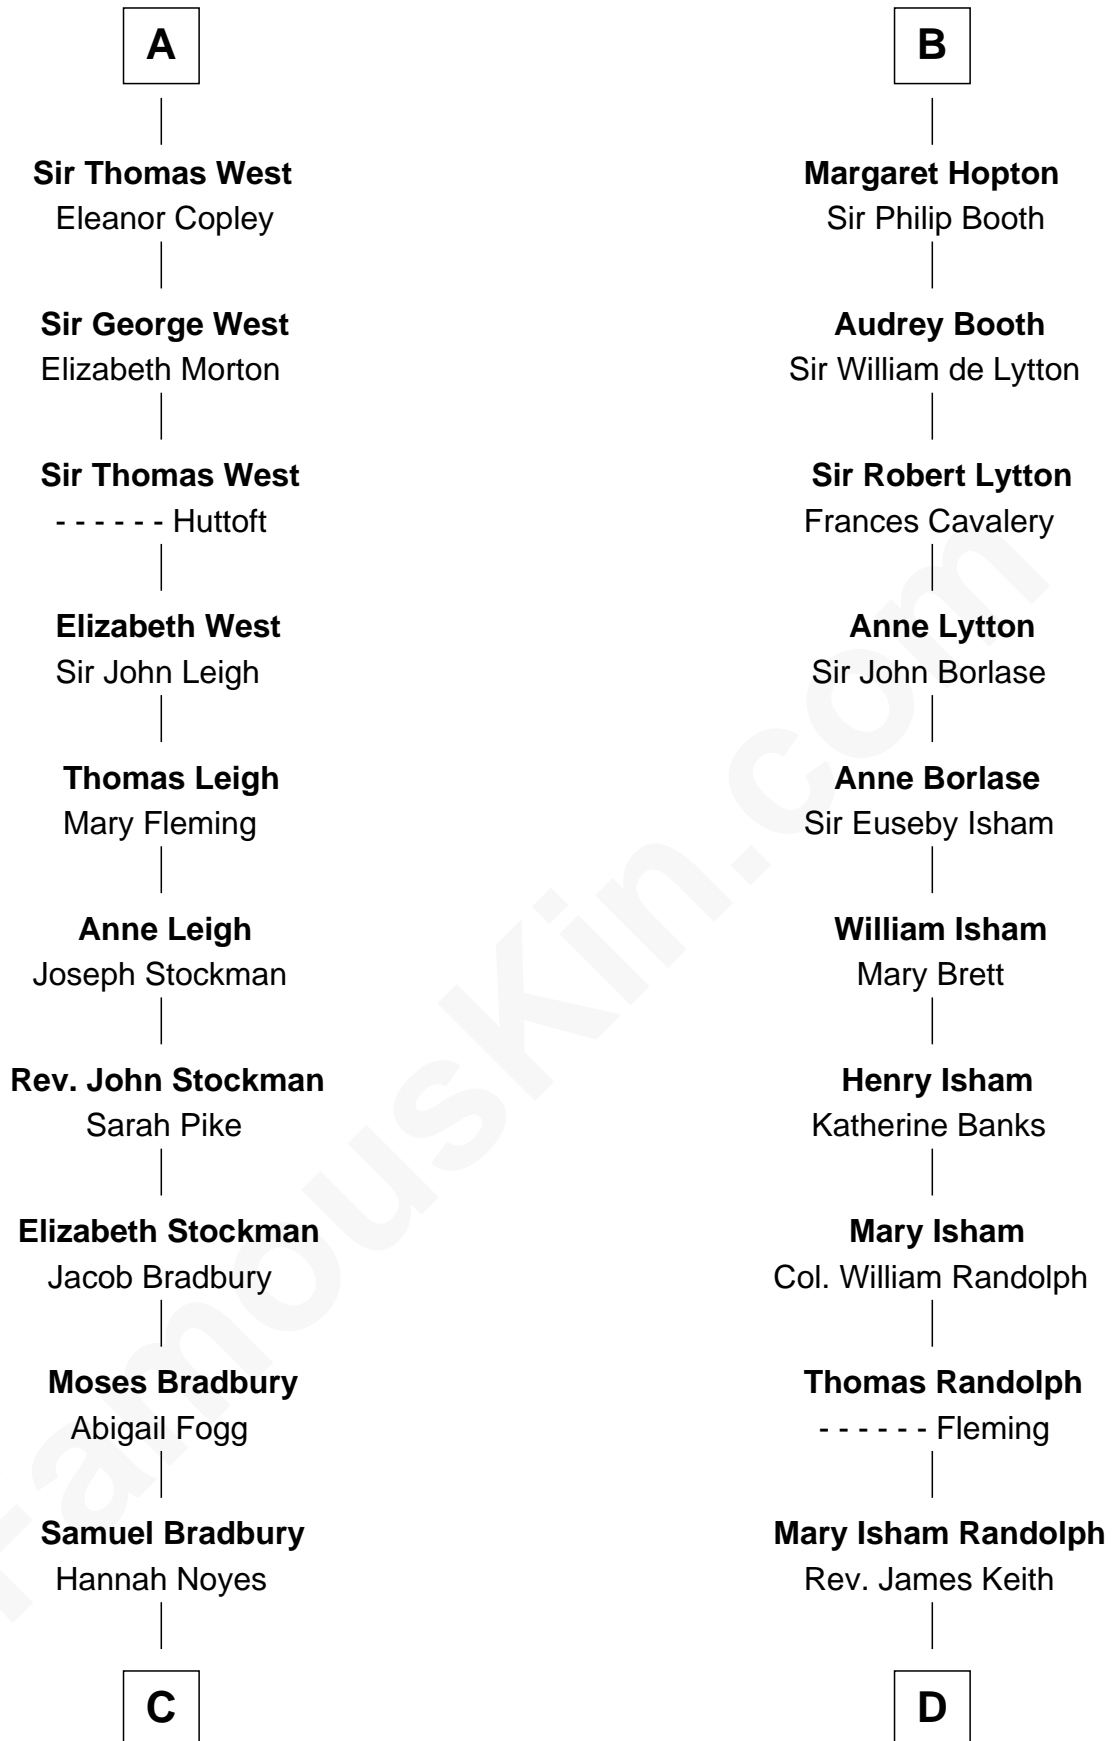

# FamousKin.com Relationship Chart of

**Ray Bradbury**

*Author of The Martian Chronicles*

**18th cousin 3 times removed of**

**John Marshall**

*4th Chief Justice of the U.S. Supreme Court*

**Sir Hugh le Despencer**

Aveline Basset

**C**

**Samuel Bradbury**  
Frances Mary Rohead

**Samuel Irving Bradbury**  
Mary Adell Spaulding

**Samuel Hinkston Bradbury**  
Minnie Alice Davis

**Leonard Spaulding Bradbury**  
Esther Marie Moberg

**Ray Bradbury**  
*Author of The Martian Chronicles*

**D**

**Mary Randolph Keith**  
Col. Thomas Marshall

**John Marshall**  
*U.S. Supreme Court Chief Justice*

FamousKin.com