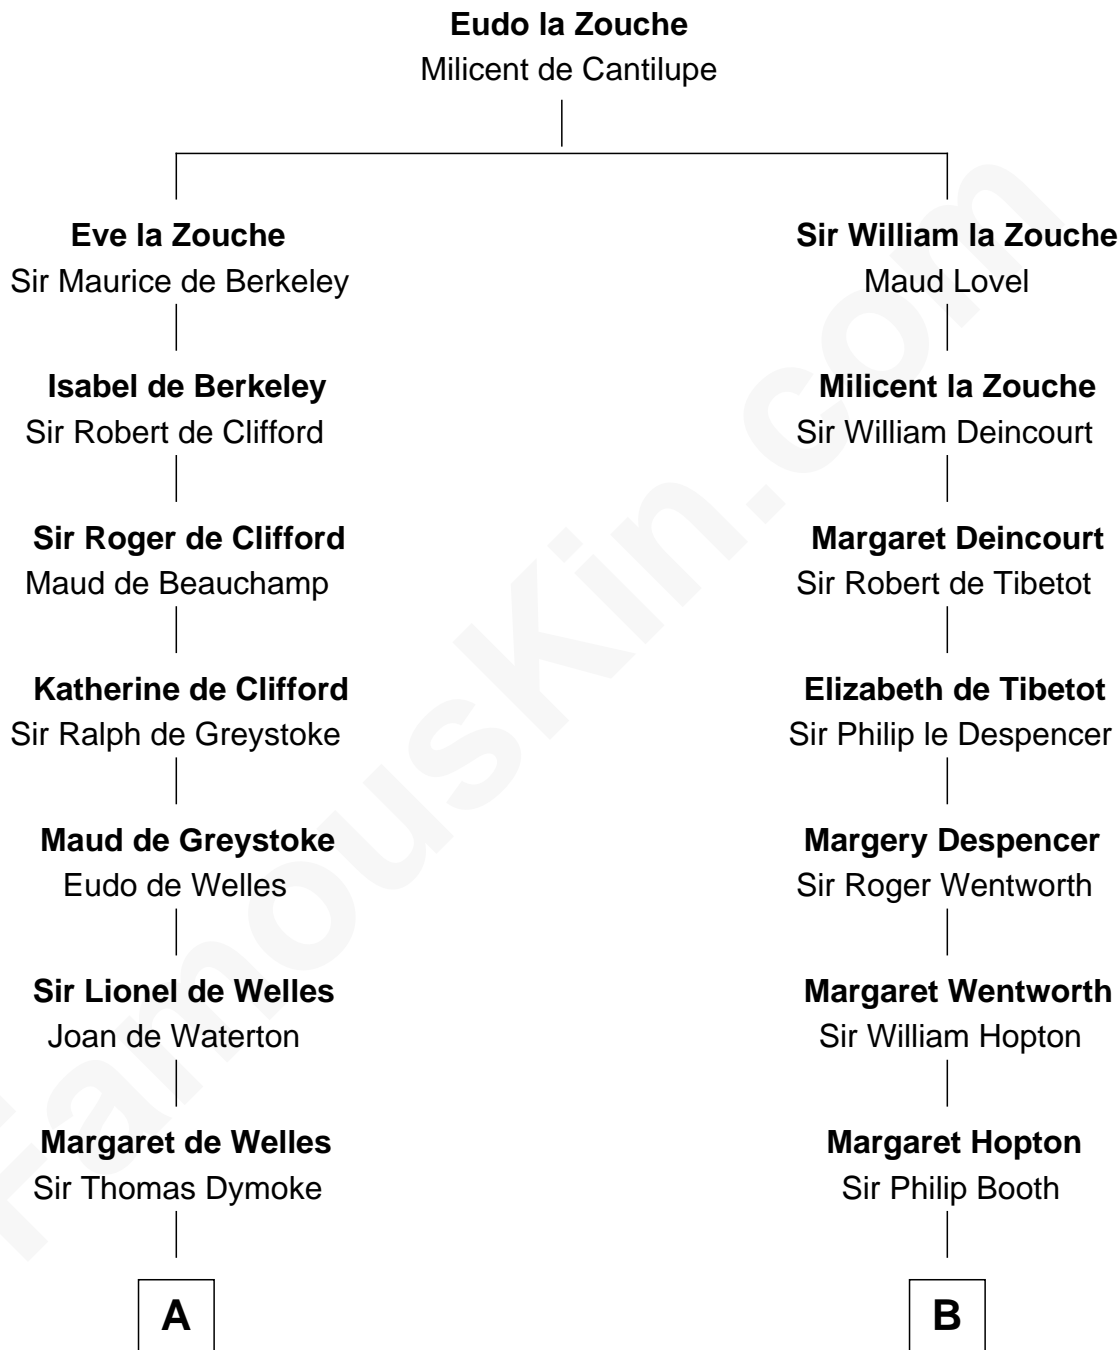

## Relationship Chart of

### Ray Bradbury

*Author of The Martian Chronicles*

**17th cousin 4 times removed of**

### John Marshall

*4th Chief Justice of the U.S. Supreme Court*

**C**

—  
**Samuel Bradbury**  
Frances Mary Rothead

—  
**Samuel Irving Bradbury**  
Mary Adell Spaulding

—  
**Samuel Hinkston Bradbury**  
Minnie Alice Davis