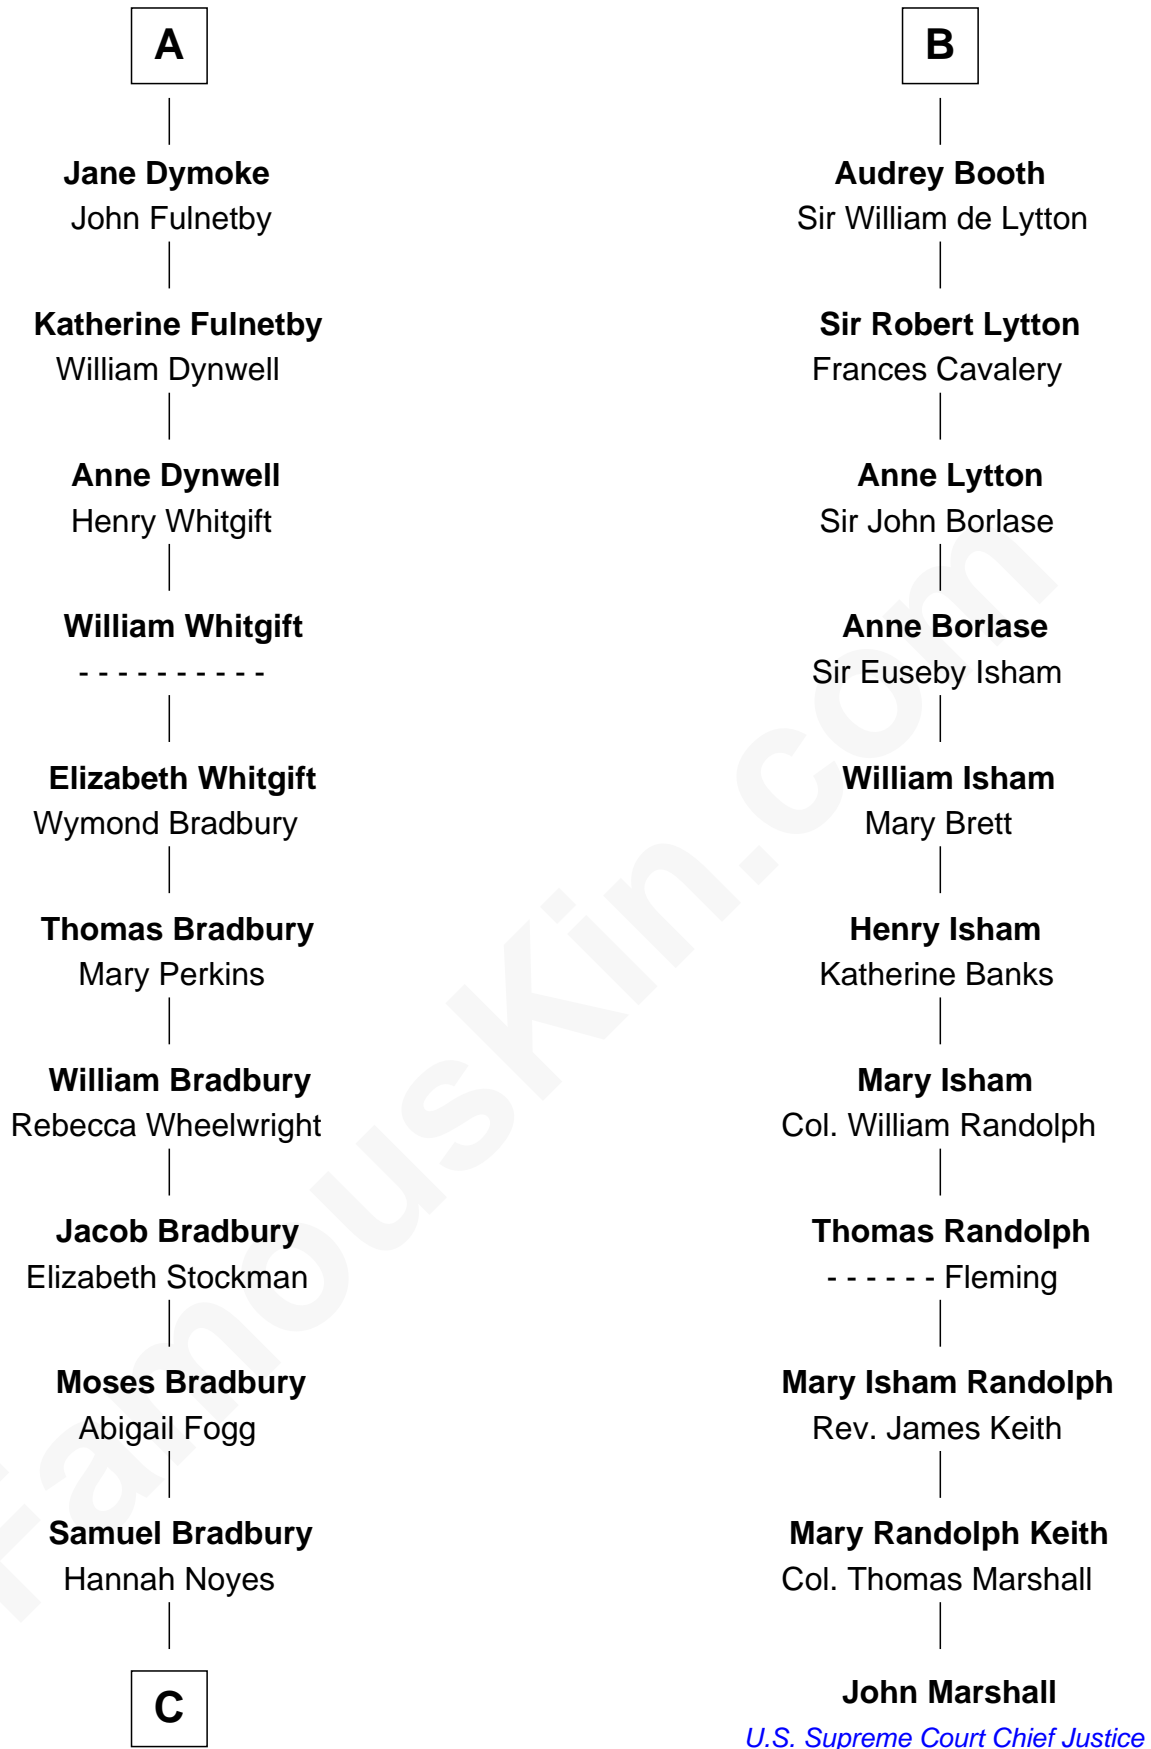

## Relationship Chart of

### Ray Bradbury

*Author of The Martian Chronicles*

**17th cousin 4 times removed of**

### John Marshall

*4th Chief Justice of the U.S. Supreme Court*

**C**

—  
**Samuel Bradbury**  
Frances Mary Rothead

—  
**Samuel Irving Bradbury**  
Mary Adell Spaulding

—  
**Samuel Hinkston Bradbury**  
Minnie Alice Davis

—  
**Leonard Spaulding Bradbury**  
Esther Marie Moberg

—  
**Ray Bradbury**  
*Author of The Martian Chronicles*

FamousKin.com