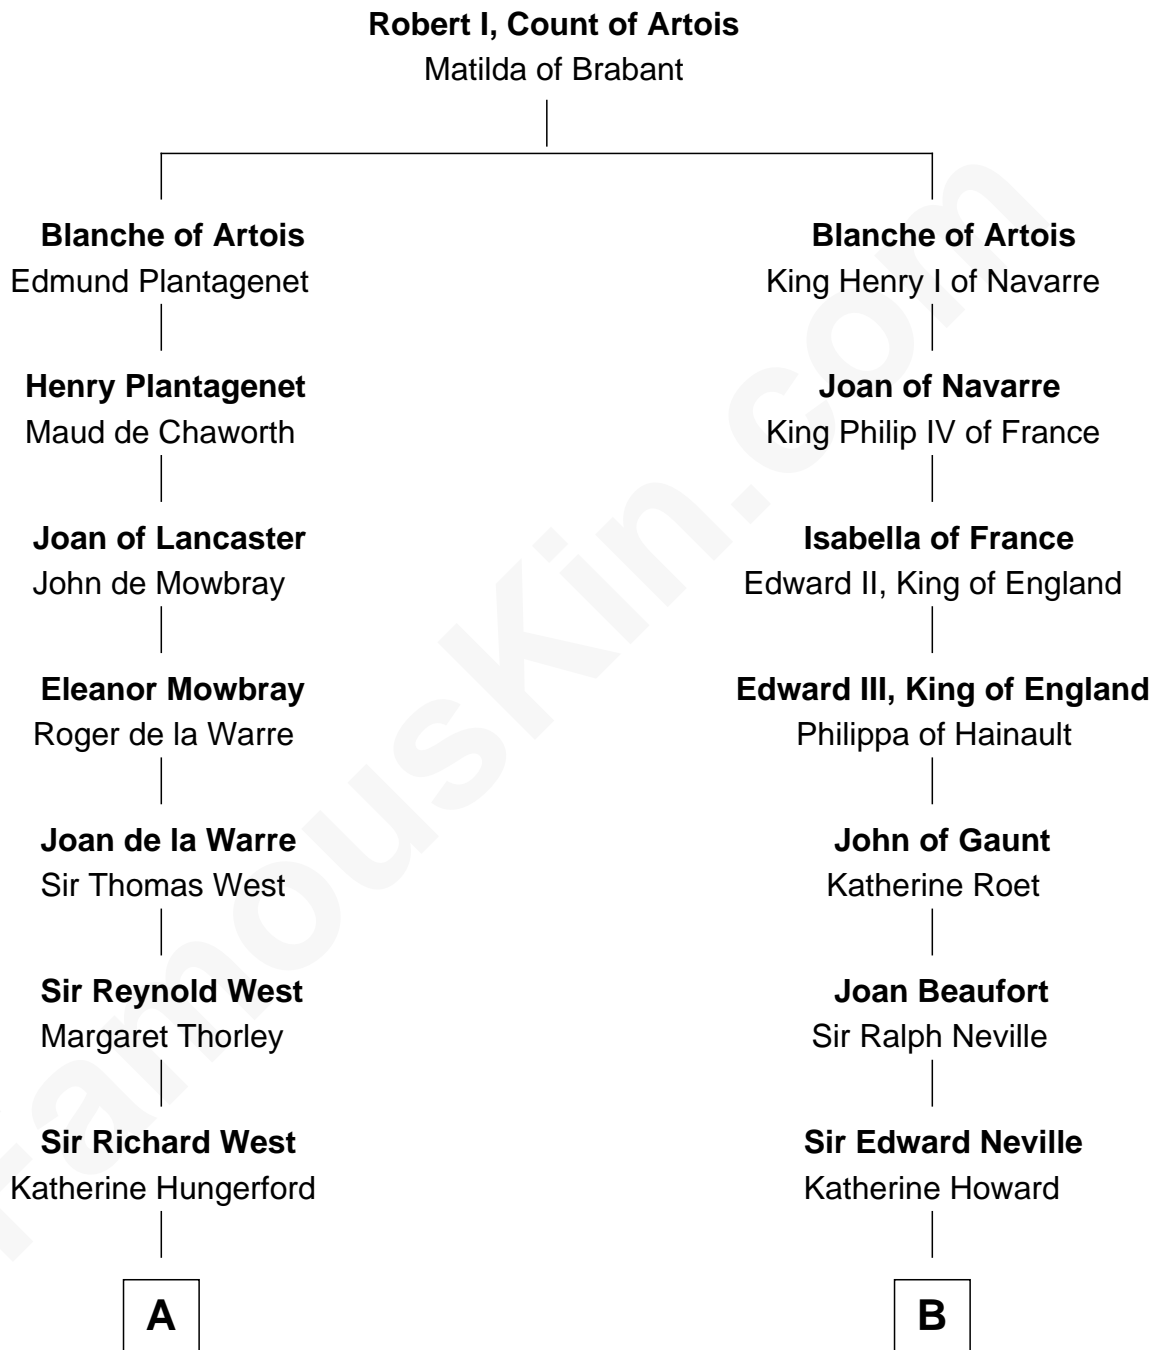

FamousKin.com

Relationship Chart of

Ray Bradbury

Author of The Martian Chronicles

18th cousin 3 times removed of

John Marshall

4th Chief Justice of the U.S. Supreme Court

C

Samuel Bradbury
Frances Mary Rohead

Samuel Irving Bradbury
Mary Adell Spaulding

Samuel Hinkston Bradbury
Minnie Alice Davis

Leonard Spaulding Bradbury
Esther Marie Moberg

Ray Bradbury
Author of The Martian Chronicles