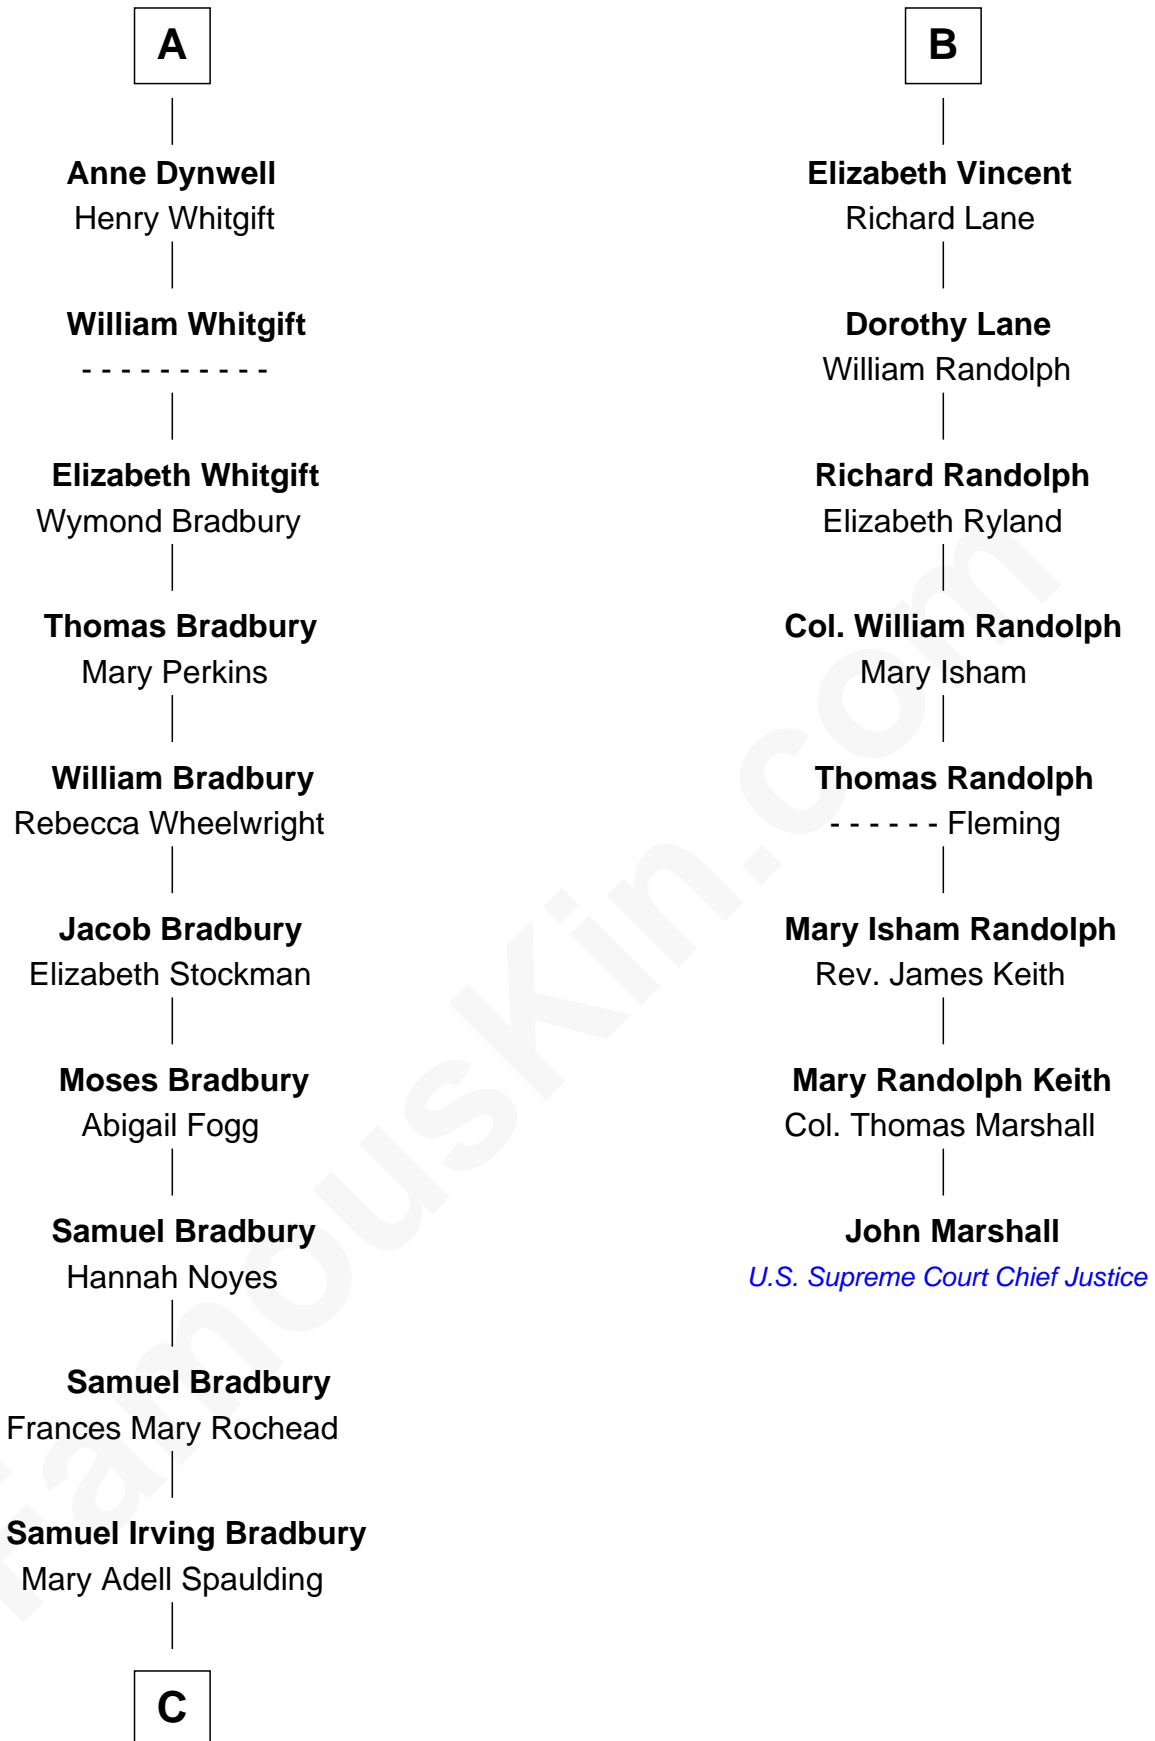

FamousKin.com Relationship Chart of

Ray Bradbury

Author of The Martian Chronicles

14th cousin 5 times removed of

John Marshall

4th Chief Justice of the U.S. Supreme Court

Sir Henry de Percy

Idoine de Clifford

C

—
Samuel Hinkston Bradbury

Minnie Alice Davis

—
Leonard Spaulding Bradbury

Esther Marie Moberg

—
Ray Bradbury

Author of [The Martian Chronicles](#)

FamousKin.com