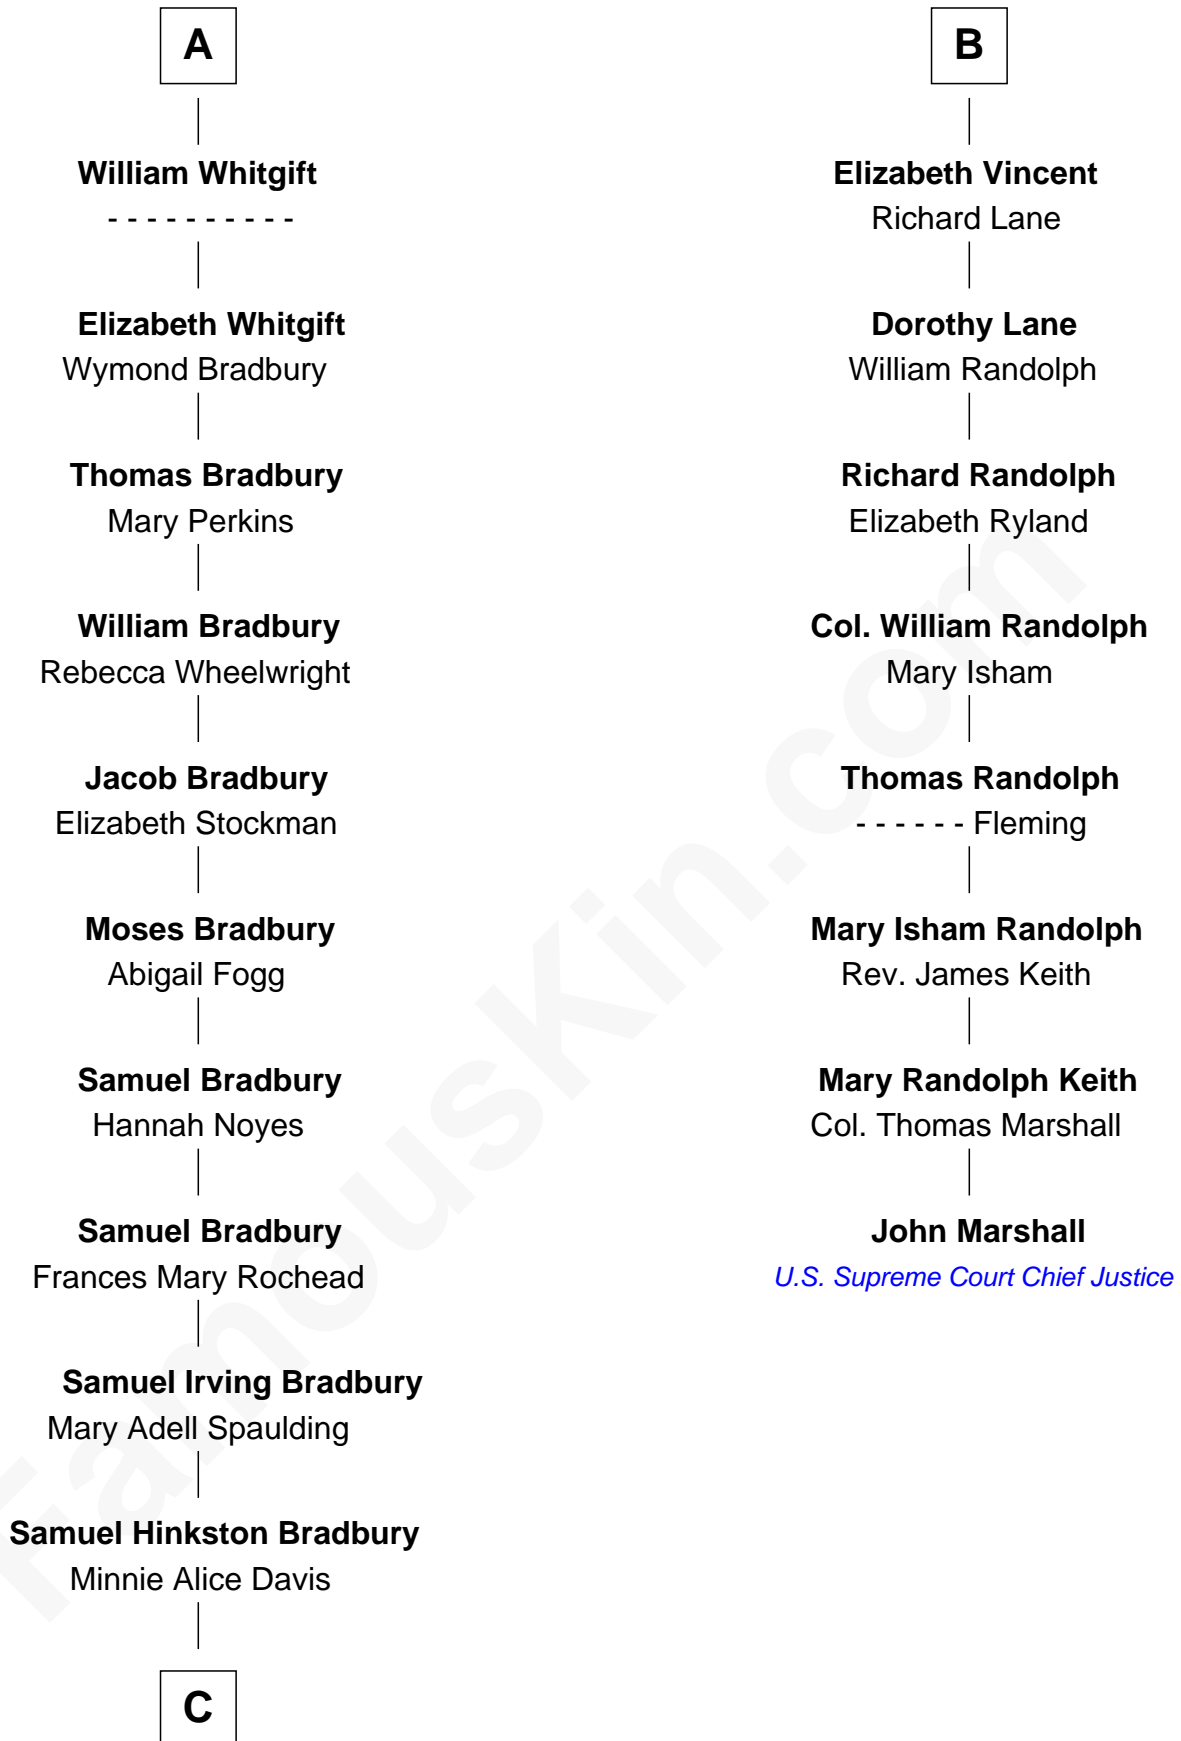

# FamousKin.com Relationship Chart of

**Ray Bradbury**

*Author of The Martian Chronicles*

**14th cousin 4 times removed of**

**John Marshall**

*4th Chief Justice of the U.S. Supreme Court*

C

Leonard Spaulding Bradbury

Esther Marie Moberg

Ray Bradbury

*Author of The Martian Chronicles*

FamousKin.com