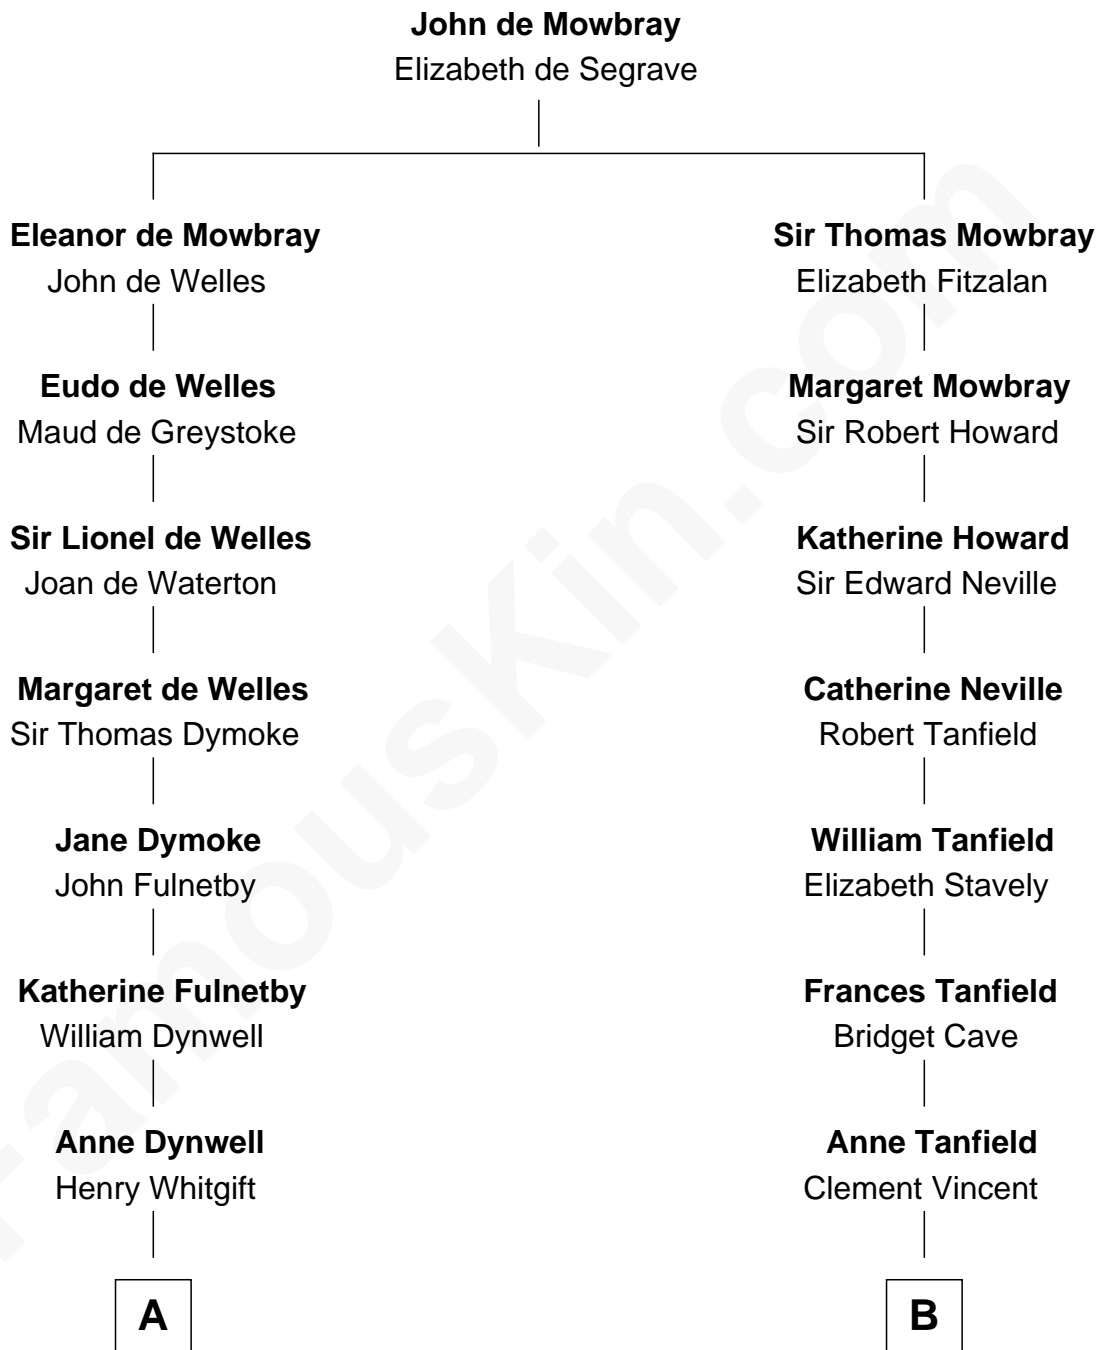

# FamousKin.com Relationship Chart of

**Ray Bradbury**

*Author of The Martian Chronicles*

**14th cousin 4 times removed of**

**John Marshall**

*4th Chief Justice of the U.S. Supreme Court*

C

Leonard Spaulding Bradbury

Esther Marie Moberg

Ray Bradbury

*Author of The Martian Chronicles*

FamousKin.com