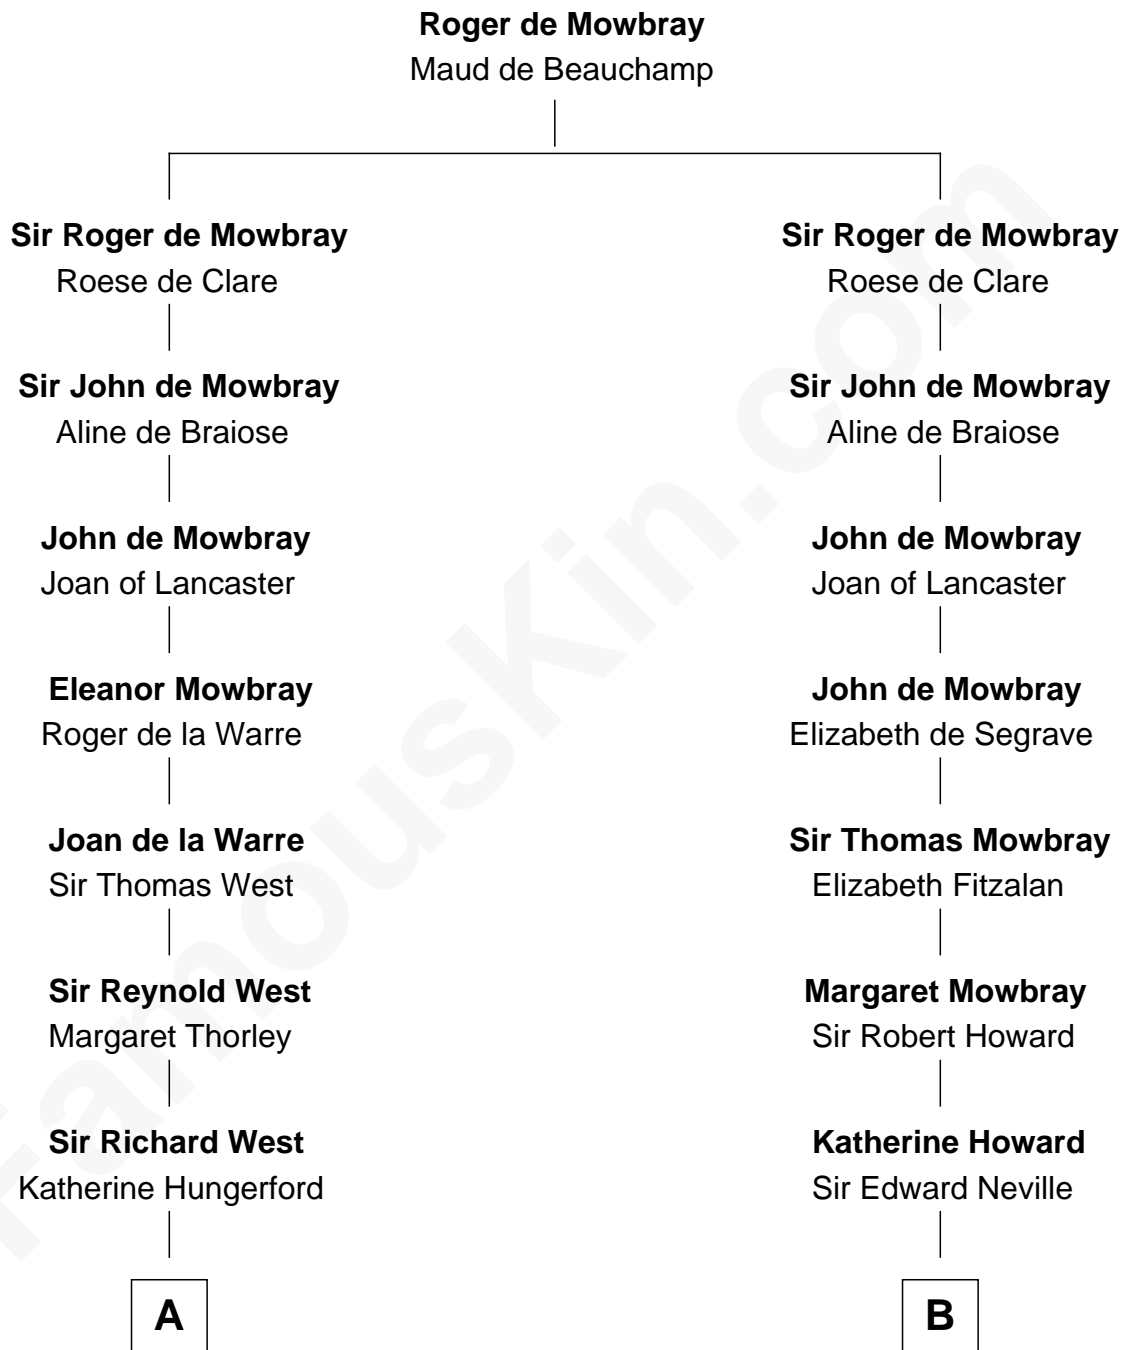

FamousKin.com

Relationship Chart of

Ray Bradbury

Author of The Martian Chronicles

18th cousin 3 times removed of

John Marshall

4th Chief Justice of the U.S. Supreme Court

C

Samuel Bradbury
Frances Mary Rohead

Samuel Irving Bradbury
Mary Adell Spaulding

Samuel Hinkston Bradbury
Minnie Alice Davis

Leonard Spaulding Bradbury
Esther Marie Moberg

Ray Bradbury
Author of The Martian Chronicles