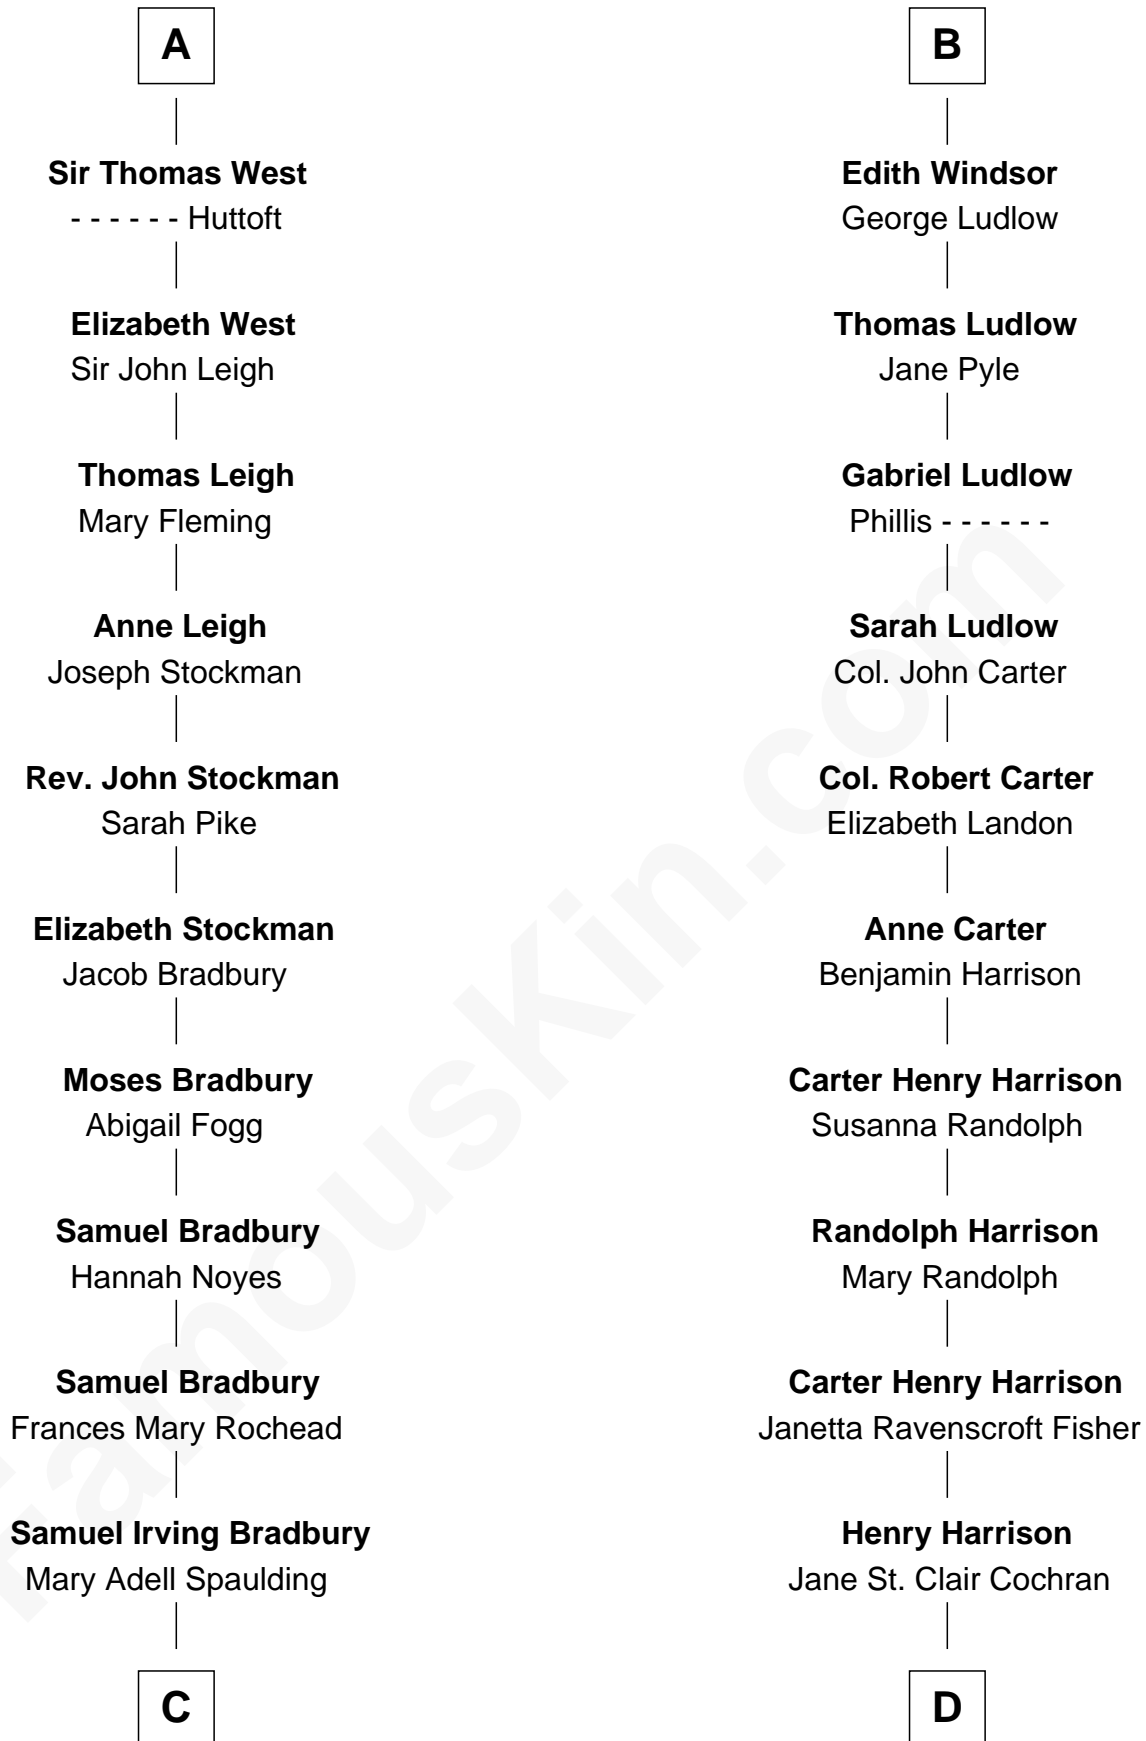

FamousKin.com Relationship Chart of

Ray Bradbury

Author of The Martian Chronicles

19th cousin 2 times removed of

Edward Norton

Movie Actor

Sir Hugh de Courtenay

Agnes de St. John

Katherine Hungerford

Sir Richard West

Sir Thomas West

Eleanor Copley

Sir George West

Elizabeth Morton

A

Sir Hugh de Courtenay

John Andrews

Elizabeth Andrews

Sir Thomas de Windsor

Sir Andrews de Windsor

Elizabeth Blount

B

C

Samuel Hinkston Bradbury

Minnie Alice Davis

Leonard Spaulding Bradbury

Esther Marie Moberg

Ray Bradbury

Author of The Martian Chronicles

D

George Moffett Harrison

Bettie Montgomery. Kent