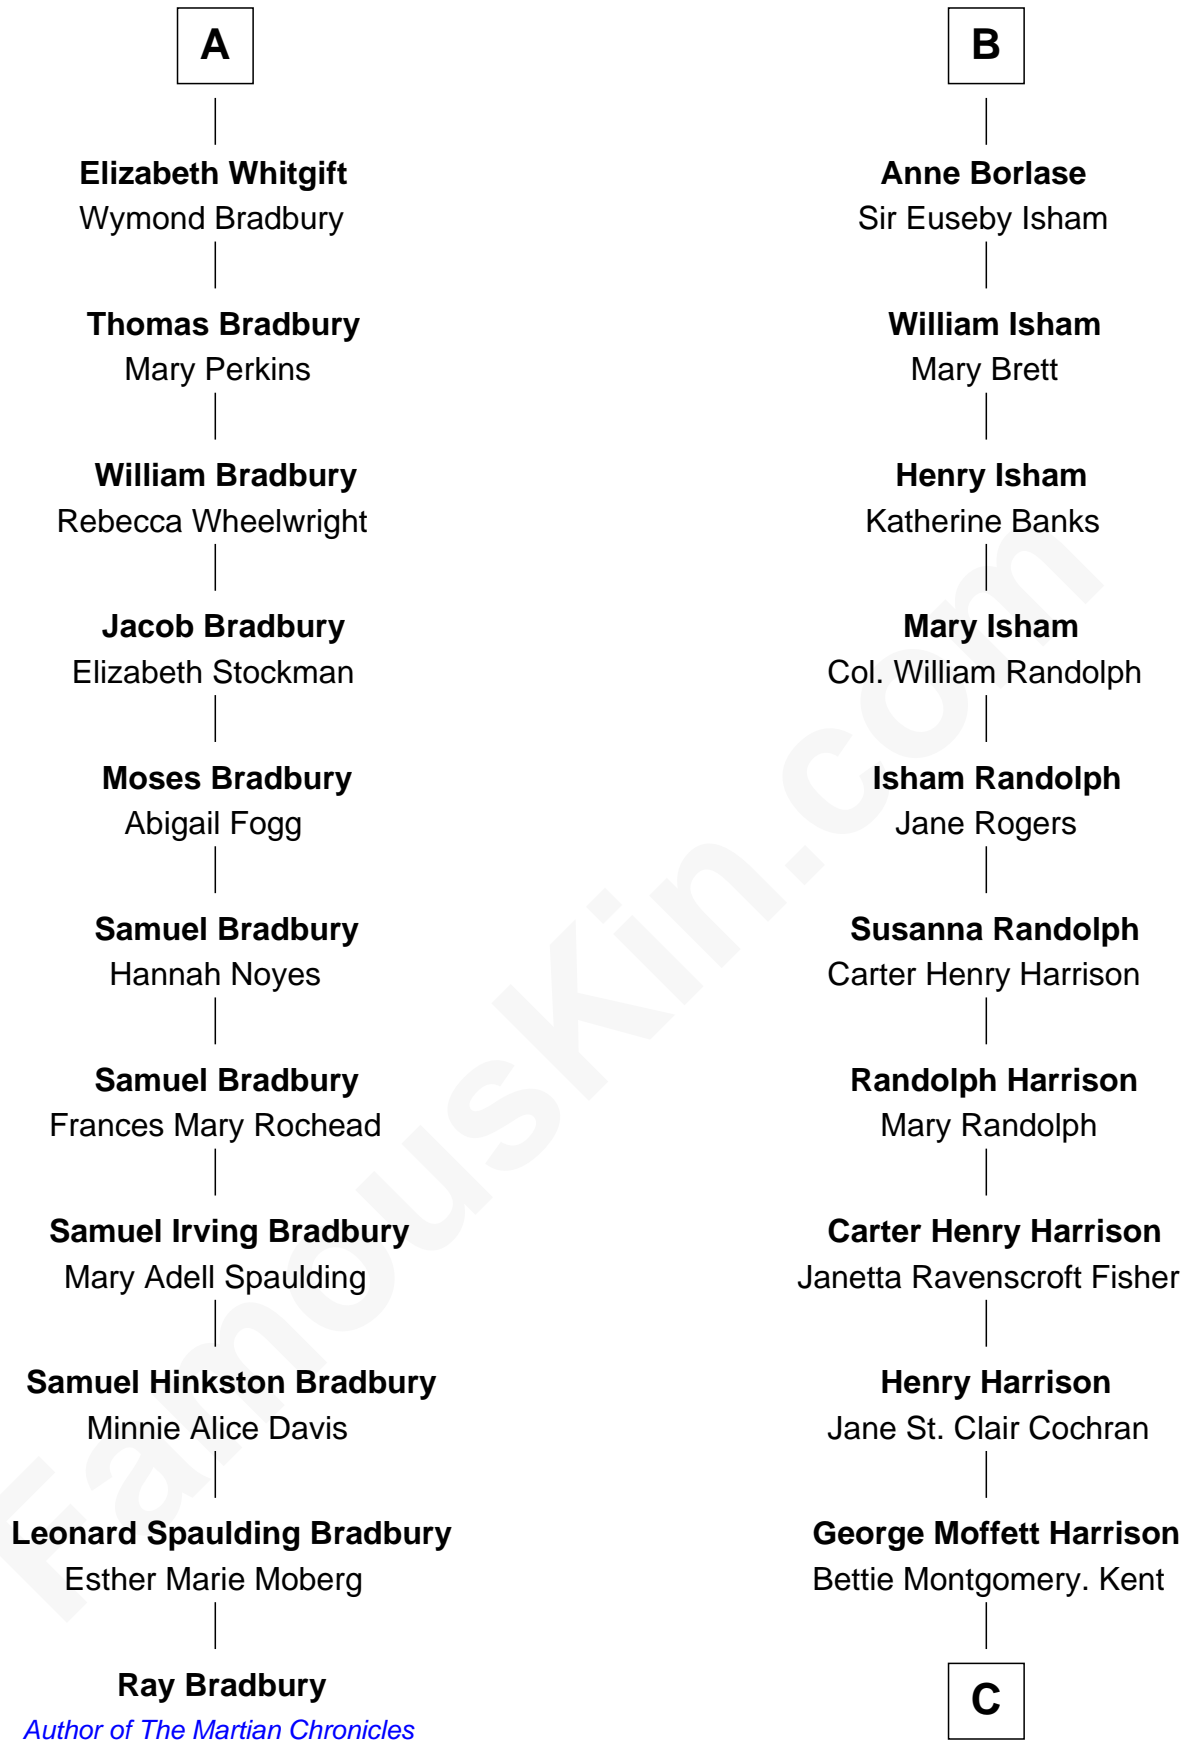

# FamousKin.com Relationship Chart of

**Ray Bradbury**

*Author of The Martian Chronicles*

17th cousin 3 times removed of

**Edward Norton**

*Movie Actor*

**William Pert**  
Joan le Scrope

**C**

—  
**Joseph Kent Harrison**  
Cornelia Long Somerville

—  
**Betty Kent Harrison**  
Edward Mower Norton

—  
**Edward Mower Norton**  
Lydia Robinson Rouse

—  
**Edward Norton**  
*Movie Actor*