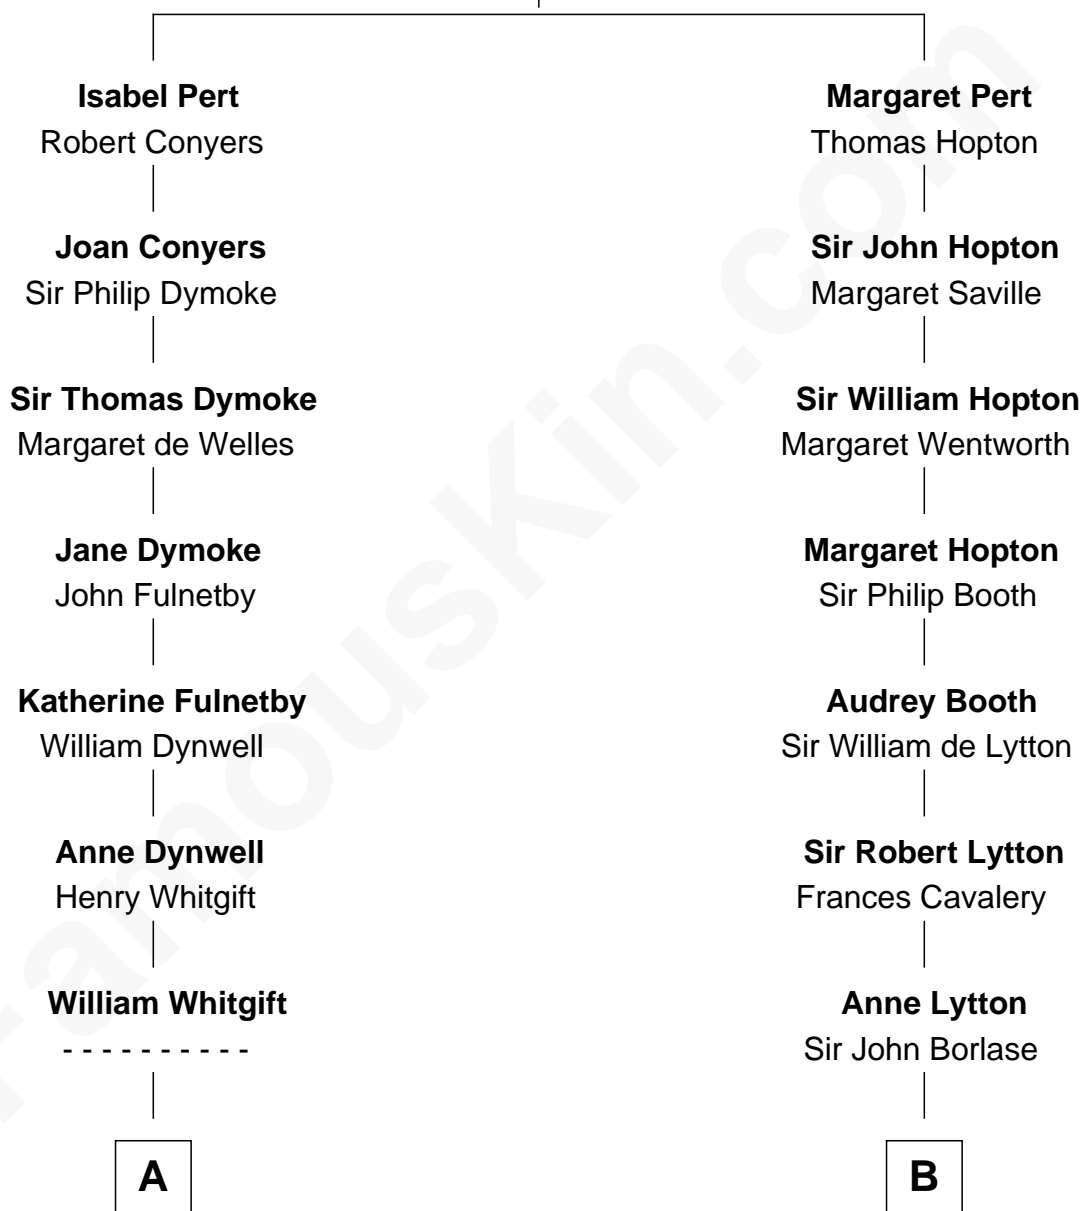

# FamousKin.com Relationship Chart of

**Ray Bradbury**

*Author of The Martian Chronicles*

17th cousin 3 times removed of

**Edward Norton**

*Movie Actor*

**William Pert**  
Joan le Scrope

**C**

—  
**Joseph Kent Harrison**  
Cornelia Long Somerville

—  
**Betty Kent Harrison**  
Edward Mower Norton

—  
**Edward Mower Norton**  
Lydia Robinson Rouse

—  
**Edward Norton**  
*Movie Actor*