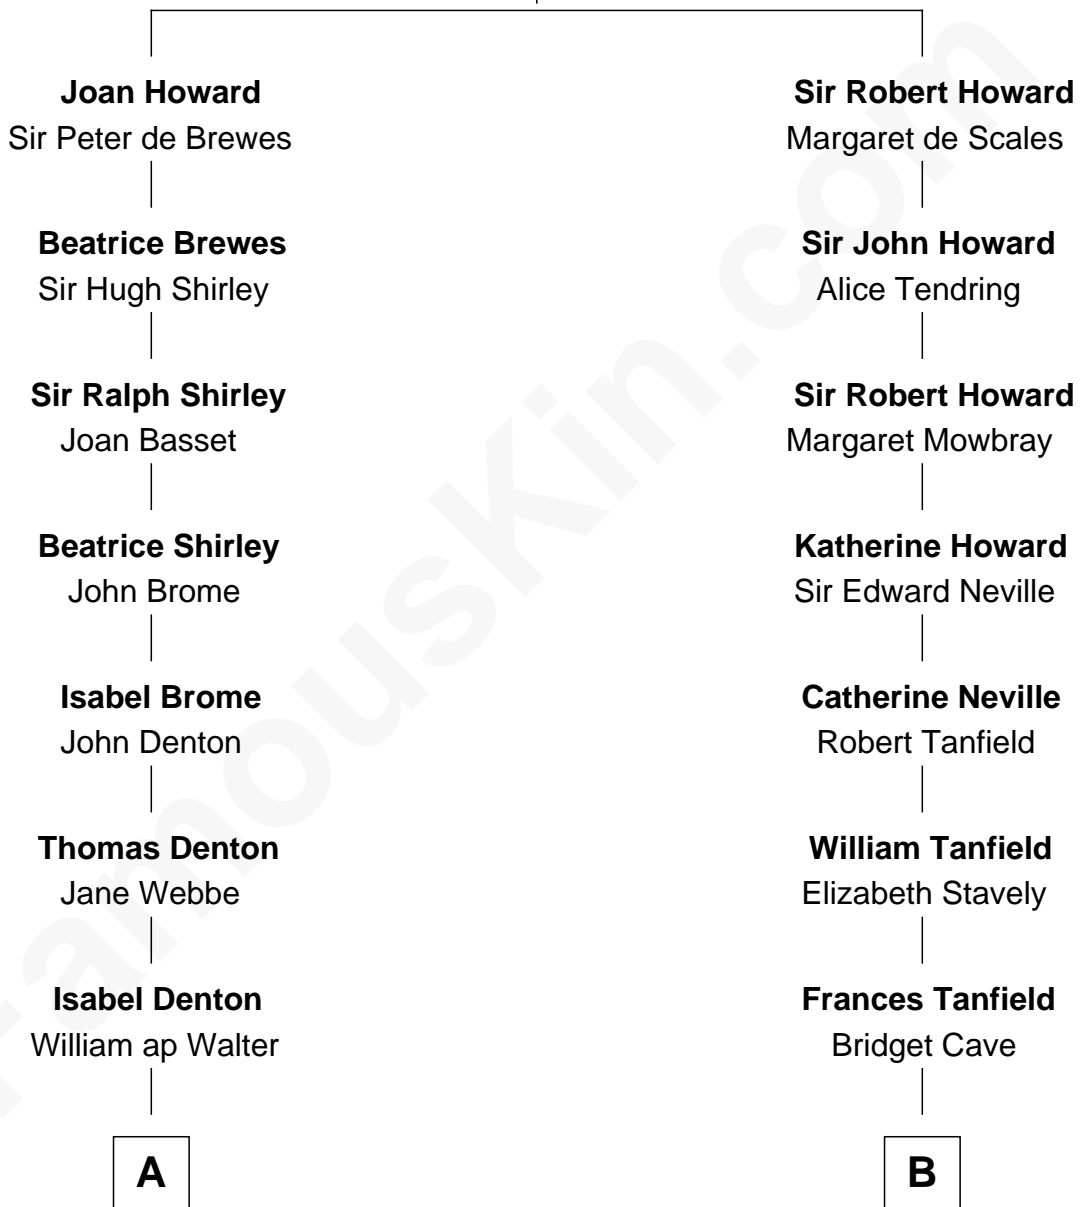

FamousKin.com Relationship Chart of

Ray Bradbury

Author of The Martian Chronicles

19th cousin 2 times removed of

Edward Norton

Movie Actor

Sir John Howard

Alice de Bois

C

Samuel Hinkston Bradbury

Minnie Alice Davis

Leonard Spaulding Bradbury

Esther Marie Moberg

Ray Bradbury

Author of The Martian Chronicles

D