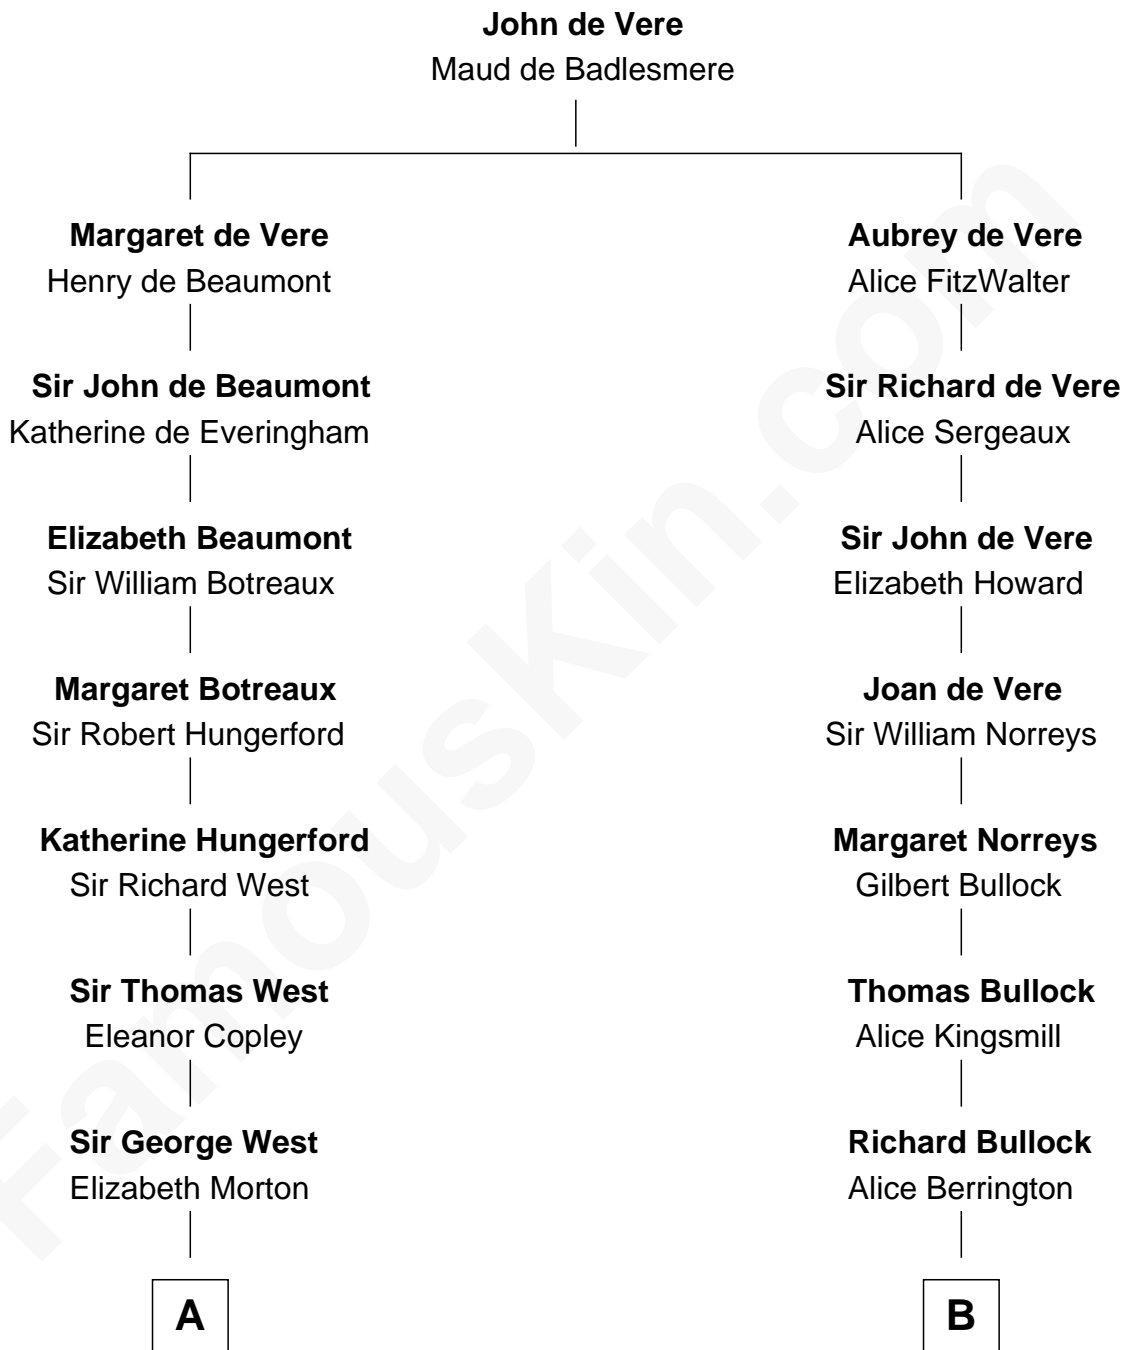

FamousKin.com Relationship Chart of

Ray Bradbury

Author of The Martian Chronicles

19th cousin 2 times removed of

Mike Love

Co-Founder of The Beach Boys

C

Samuel Hinkston Bradbury

Minnie Alice Davis

Leonard Spaulding Bradbury

Esther Marie Moberg

Ray Bradbury

Author of [The Martian Chronicles](#)

D

George Washington Wilson

Mary Bailey