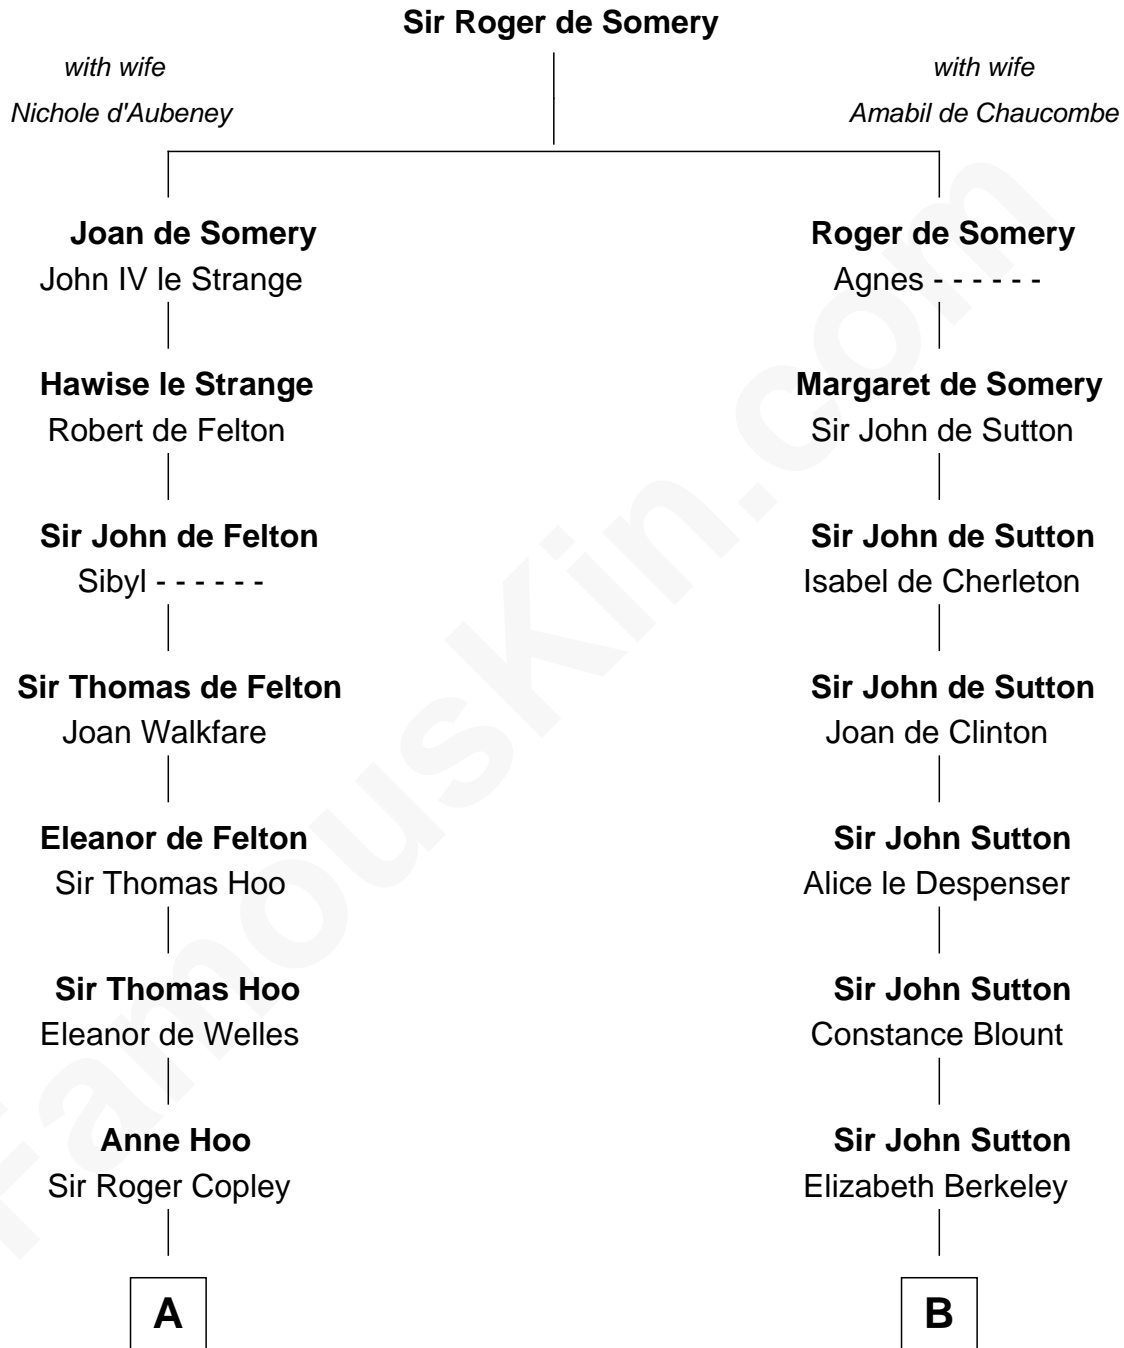

## Relationship Chart of

### Ray Bradbury

*Author of The Martian Chronicles*

20th cousin 1 time removed of

### Oliver Wendell Holmes, Jr.

*U.S. Supreme Court Justice*

**C**

**Samuel Bradbury**  
Frances Mary Rothead

**Samuel Irving Bradbury**  
Mary Adell Spaulding

**Samuel Hinkston Bradbury**  
Minnie Alice Davis