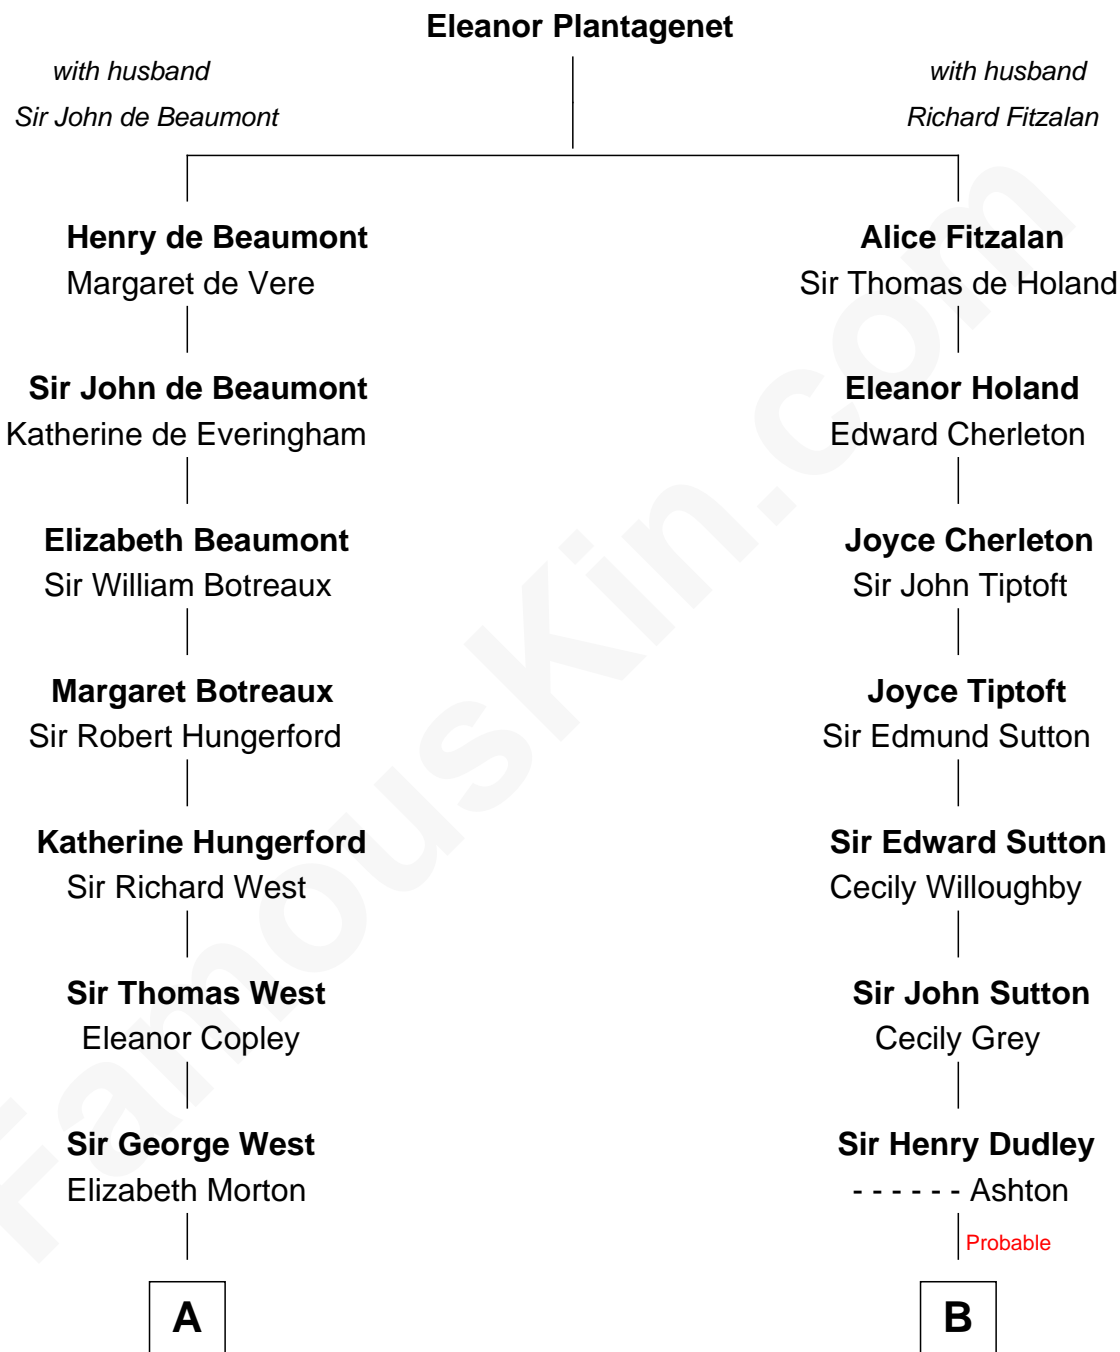

FamousKin.com

Relationship Chart of

Ray Bradbury

Author of The Martian Chronicles

16th cousin 3 times removed of

Oliver Wendell Holmes, Jr.

U.S. Supreme Court Justice

C

—
Samuel Hinkston Bradbury

Minnie Alice Davis

—
Leonard Spaulding Bradbury

Esther Marie Moberg

—
Ray Bradbury

Author of [The Martian Chronicles](#)

FamousKin.com