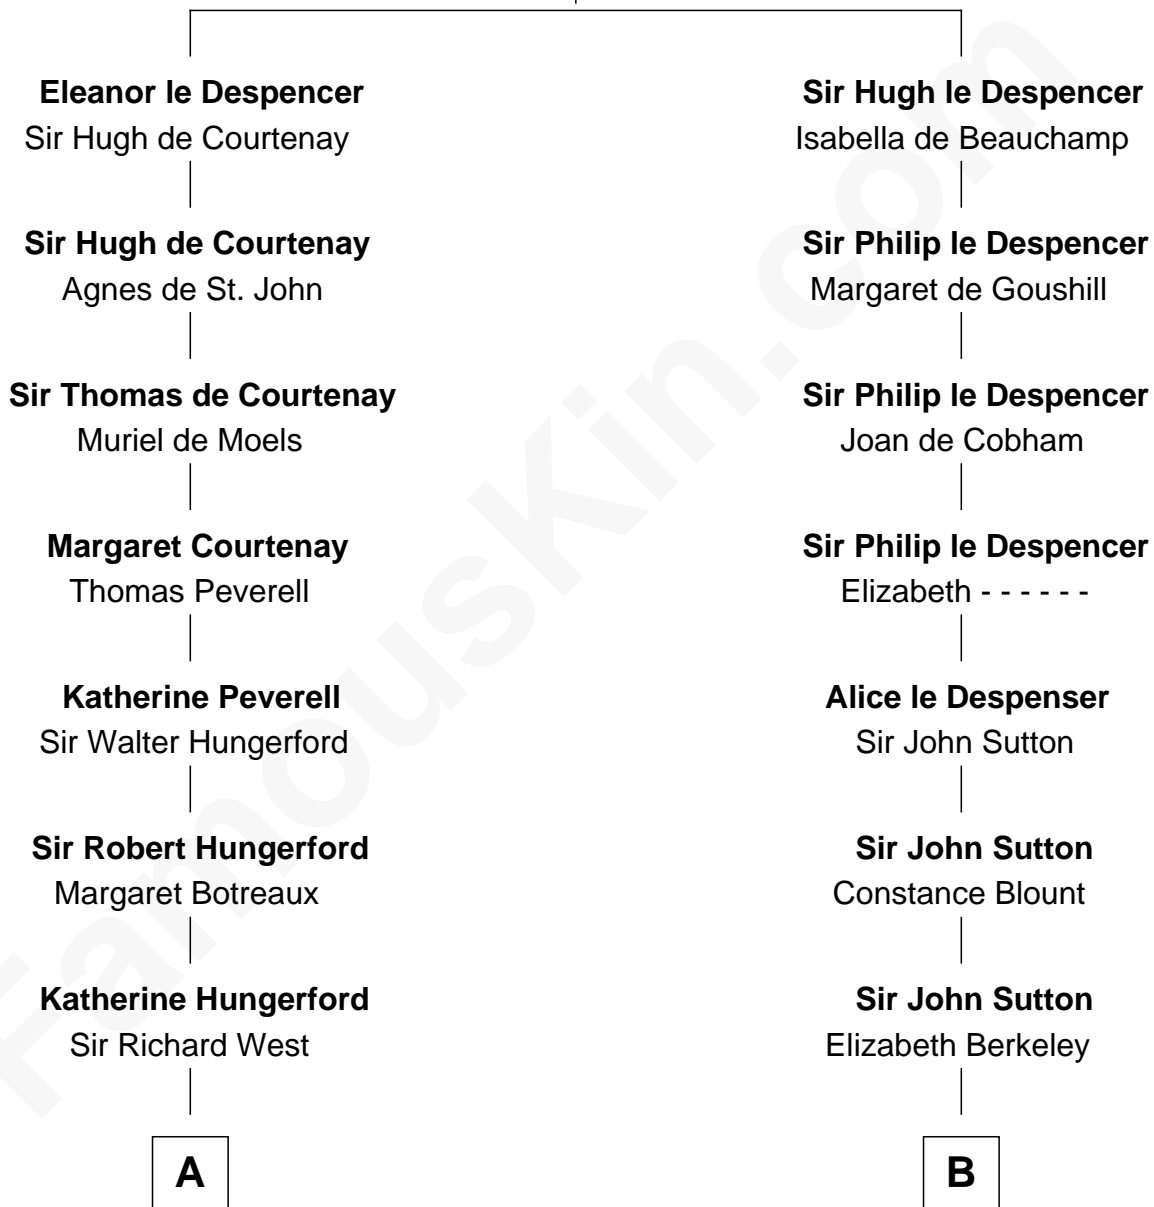

## Relationship Chart of

### Ray Bradbury

*Author of The Martian Chronicles*

20th cousin 1 time removed of

### Oliver Wendell Holmes, Jr.

*U.S. Supreme Court Justice*

**Sir Hugh le Despencer**

Aveline Basset

**C**

**Samuel Bradbury**  
Frances Mary Rothead

**Samuel Irving Bradbury**  
Mary Adell Spaulding

**Samuel Hinkston Bradbury**  
Minnie Alice Davis