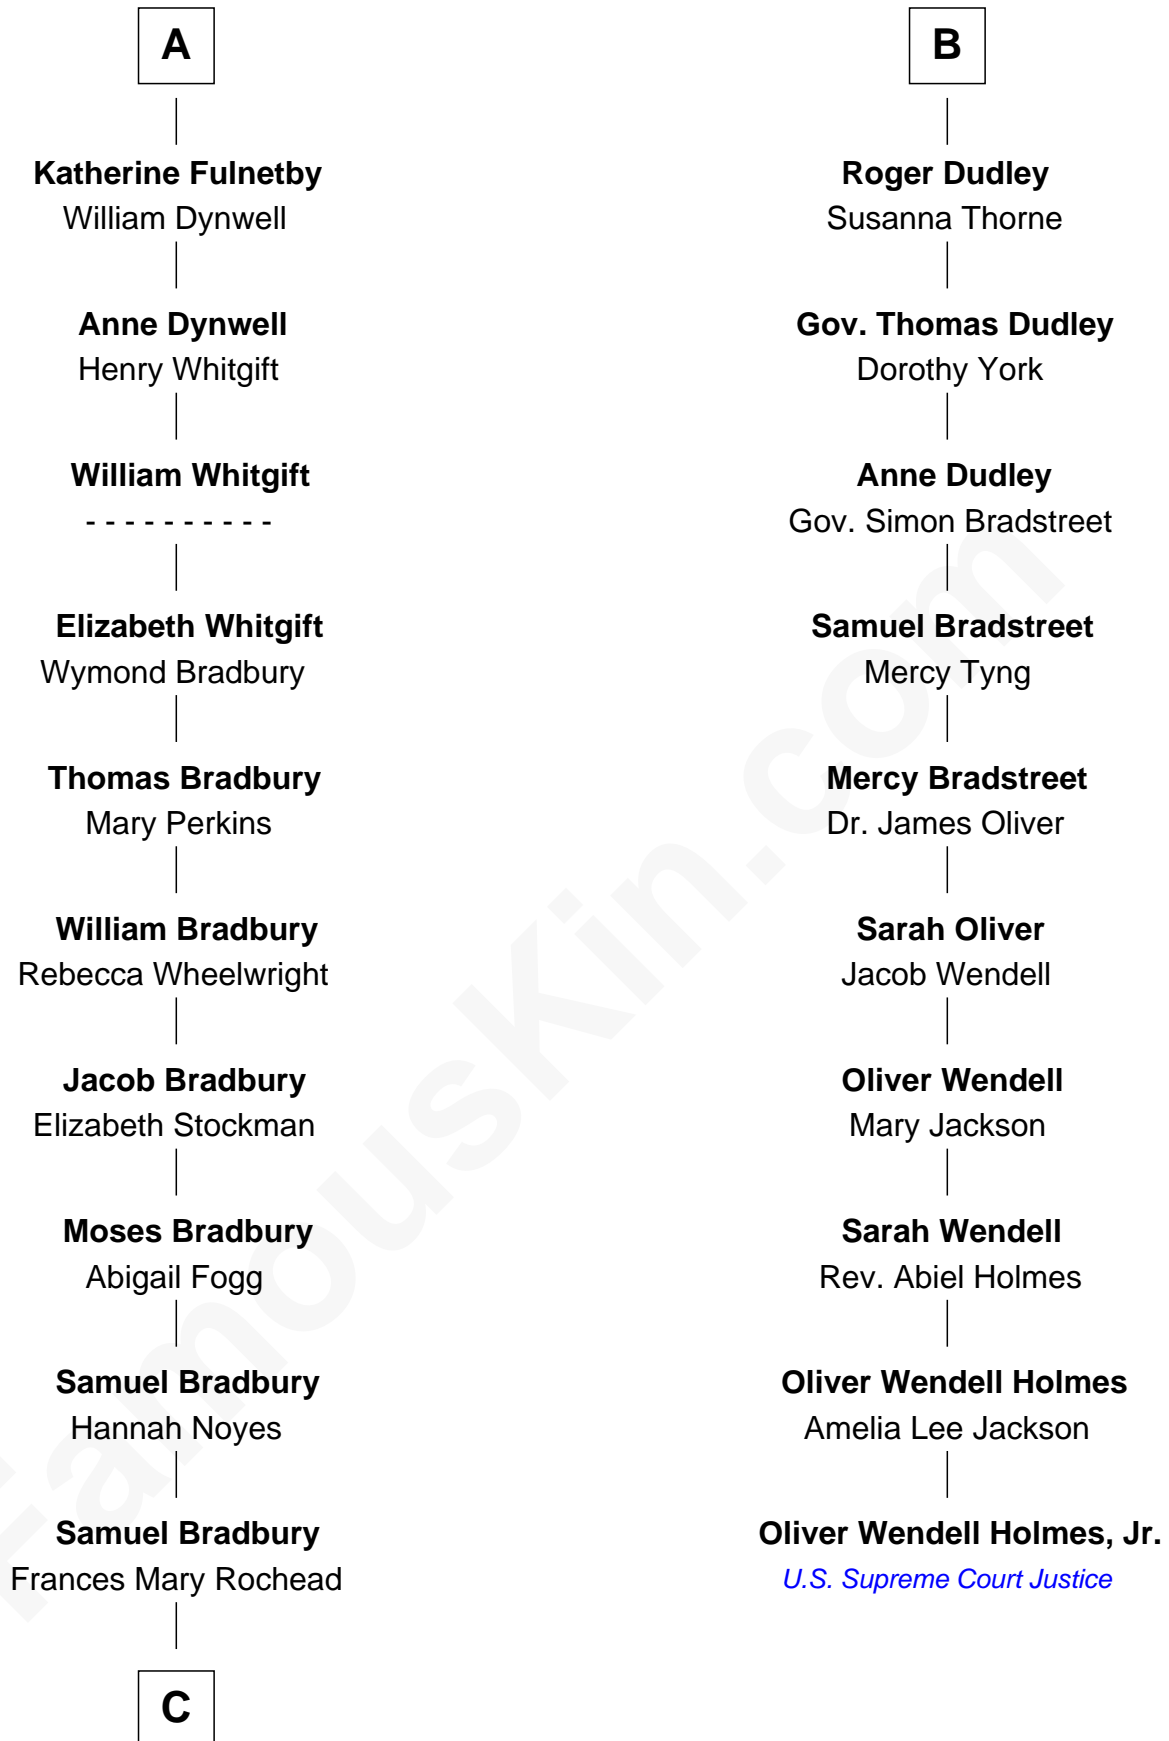

FamousKin.com

Relationship Chart of

Ray Bradbury

Author of The Martian Chronicles

16th cousin 4 times removed of

Oliver Wendell Holmes, Jr.

U.S. Supreme Court Justice

Sir Maurice de Berkeley

Eve la Zouche

C

—
Samuel Irving Bradbury

Mary Adell Spaulding

—
Samuel Hinkston Bradbury

Minnie Alice Davis

—
Leonard Spaulding Bradbury

Esther Marie Moberg

—
Ray Bradbury

Author of [The Martian Chronicles](#)

FamousKin.com