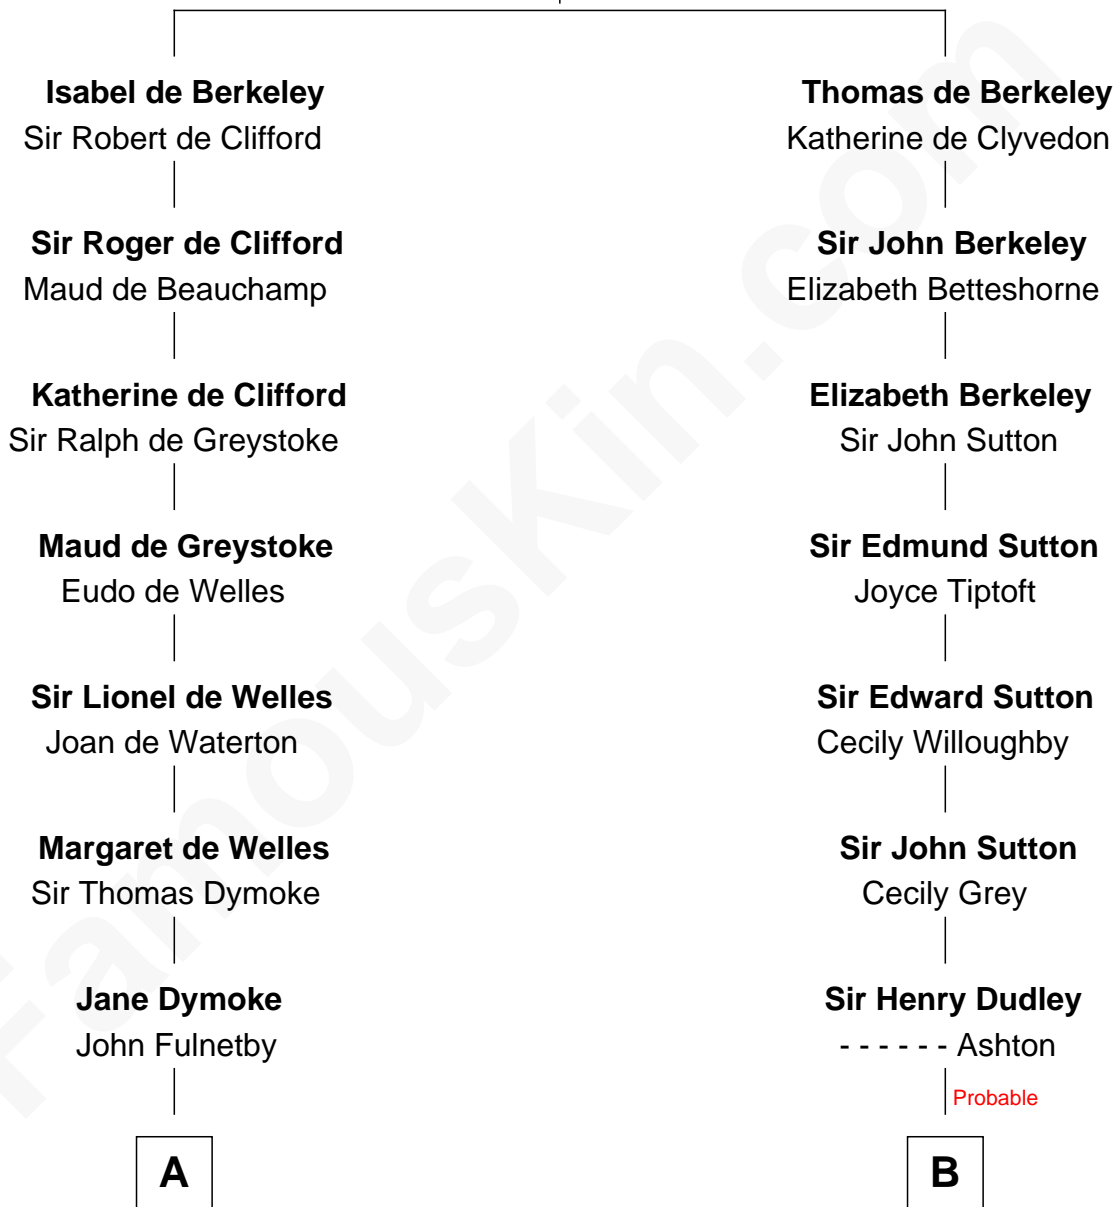

FamousKin.com

Relationship Chart of

Ray Bradbury

Author of The Martian Chronicles

16th cousin 4 times removed of

Oliver Wendell Holmes, Jr.

U.S. Supreme Court Justice

Sir Maurice de Berkeley

Eve la Zouche

C

—
Samuel Irving Bradbury

Mary Adell Spaulding

—
Samuel Hinkston Bradbury

Minnie Alice Davis

—
Leonard Spaulding Bradbury

Esther Marie Moberg

—
Ray Bradbury

Author of [The Martian Chronicles](#)

FamousKin.com