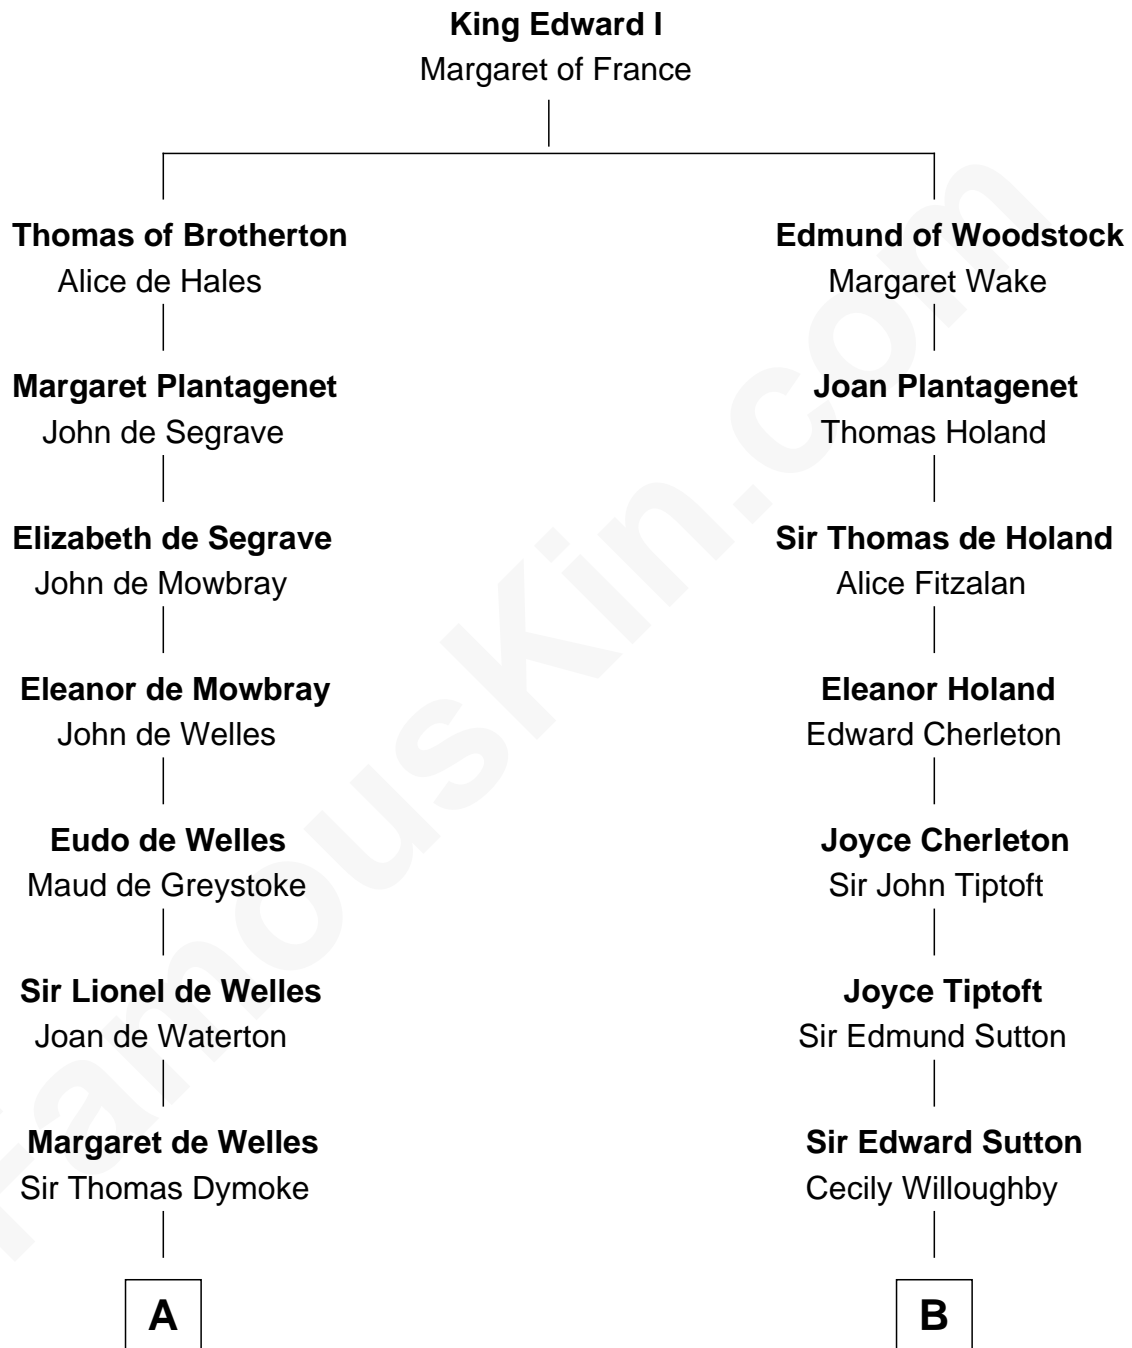

FamousKin.com

Relationship Chart of

Ray Bradbury

Author of The Martian Chronicles

17th cousin 4 times removed of

Oliver Wendell Holmes, Sr.

American "Fireside" Poet

C

—
Samuel Bradbury
Frances Mary Rothead

—
Samuel Irving Bradbury
Mary Adell Spaulding

—
Samuel Hinkston Bradbury
Minnie Alice Davis

—
Leonard Spaulding Bradbury
Esther Marie Moberg

—
Ray Bradbury
Author of The Martian Chronicles