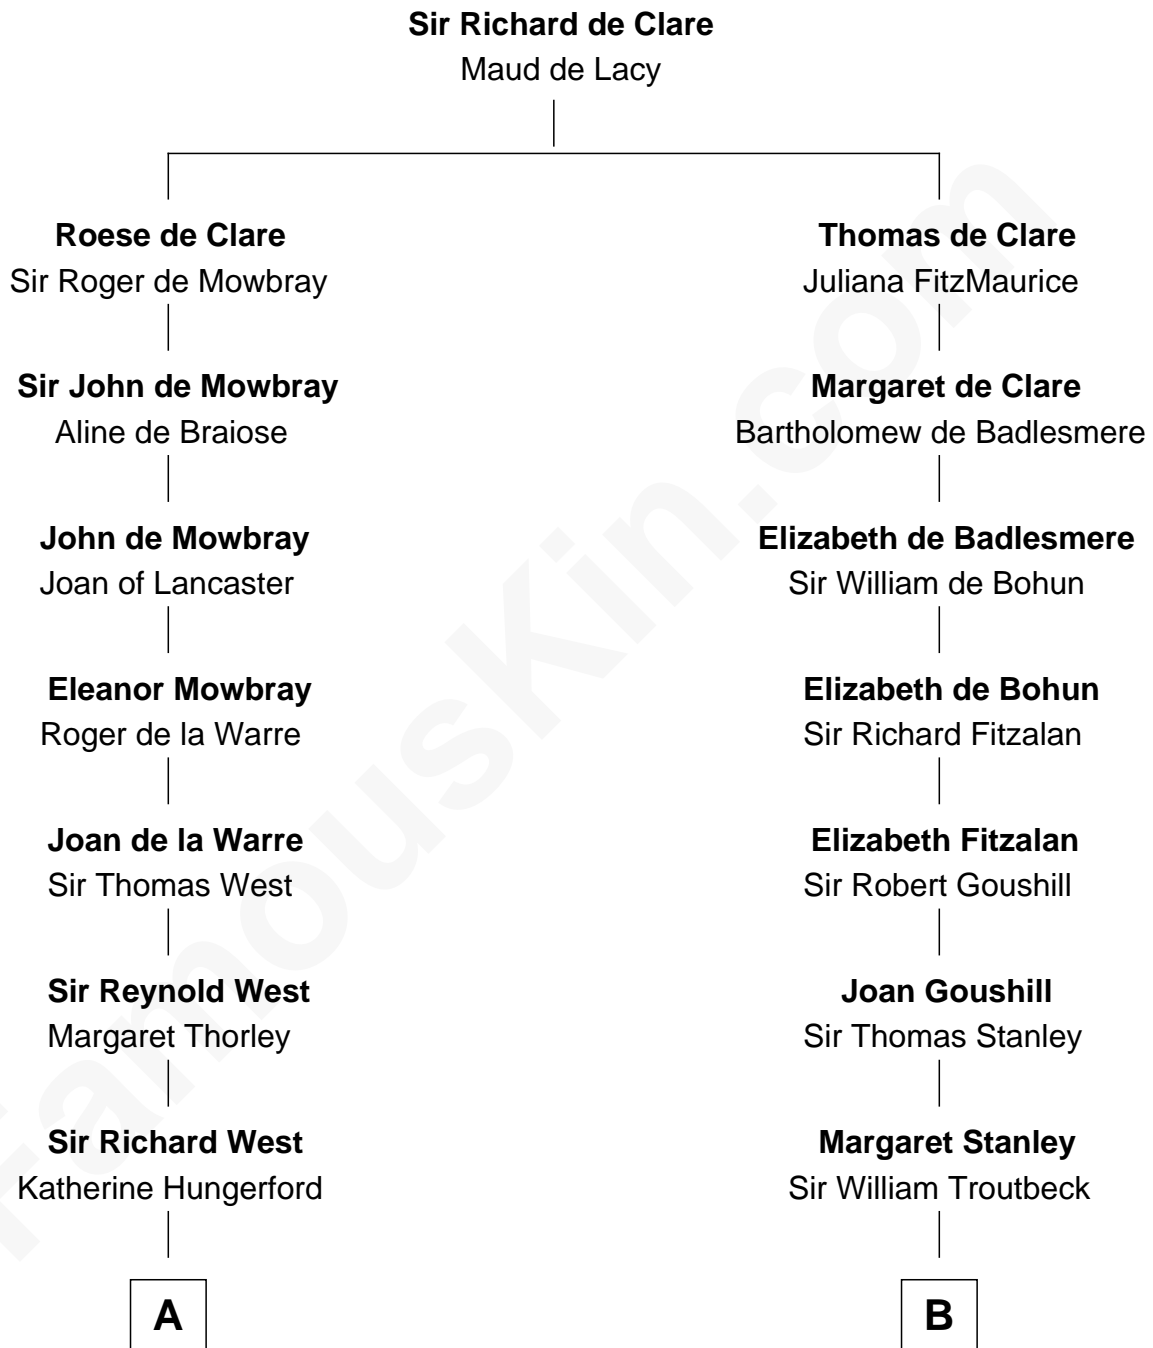

FamousKin.com

Relationship Chart of

Ray Bradbury

Author of The Martian Chronicles

18th cousin 3 times removed of

Oliver Wendell Holmes, Sr.

American "Fireside" Poet

C

Samuel Bradbury
Frances Mary Rohead

Samuel Irving Bradbury
Mary Adell Spaulding

Samuel Hinkston Bradbury
Minnie Alice Davis

Leonard Spaulding Bradbury
Esther Marie Moberg

Ray Bradbury
Author of The Martian Chronicles