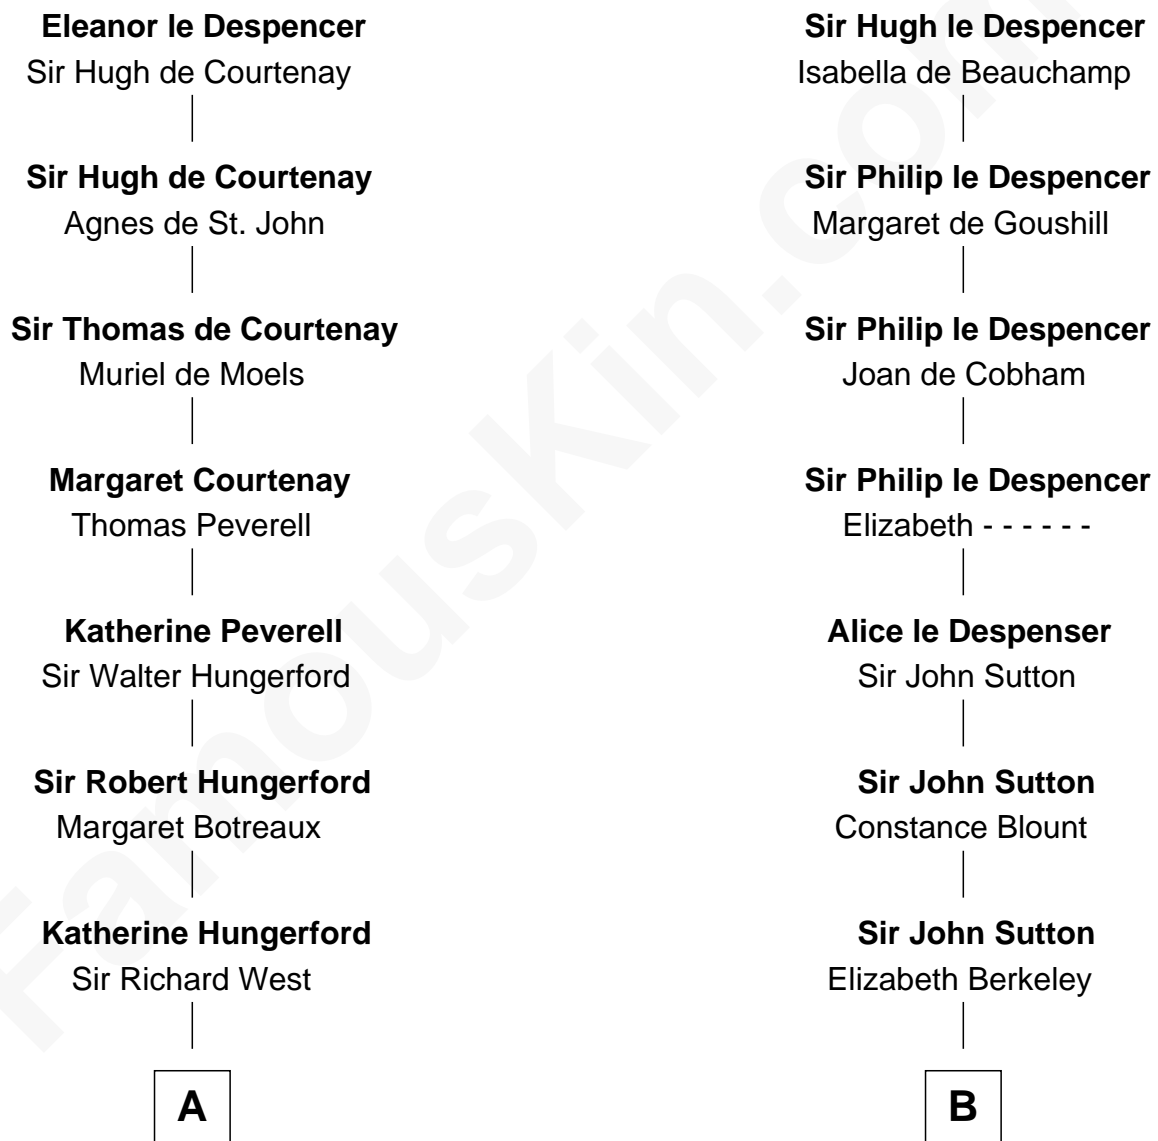

FamousKin.com

Relationship Chart of

Ray Bradbury

Author of The Martian Chronicles

19th cousin 2 times removed of

Oliver Wendell Holmes, Sr.

American "Fireside" Poet

Sir Hugh le Despencer

Aveline Basset

C

Samuel Bradbury
Frances Mary Rohead

Samuel Irving Bradbury
Mary Adell Spaulding

Samuel Hinkston Bradbury
Minnie Alice Davis

Leonard Spaulding Bradbury
Esther Marie Moberg

Ray Bradbury
Author of The Martian Chronicles