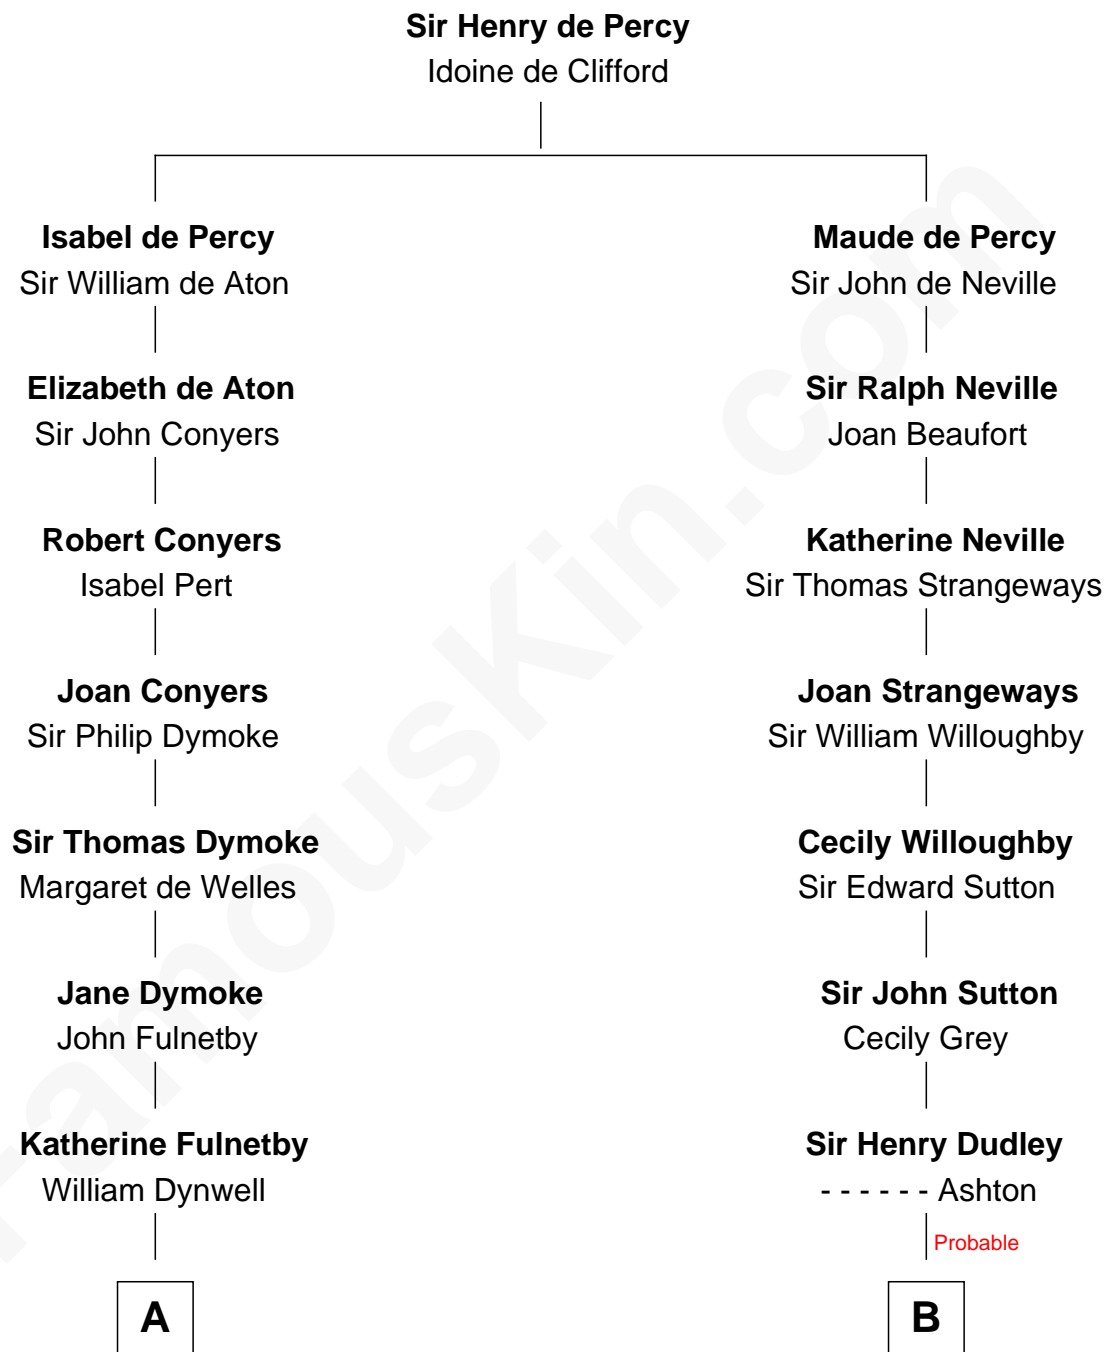

FamousKin.com

Relationship Chart of

Ray Bradbury

Author of The Martian Chronicles

15th cousin 4 times removed of

Oliver Wendell Holmes, Sr.

American "Fireside" Poet

C

Samuel Hinkston Bradbury

Minnie Alice Davis

Leonard Spaulding Bradbury

Esther Marie Moberg

Ray Bradbury

Author of The Martian Chronicles

FamousKin.com