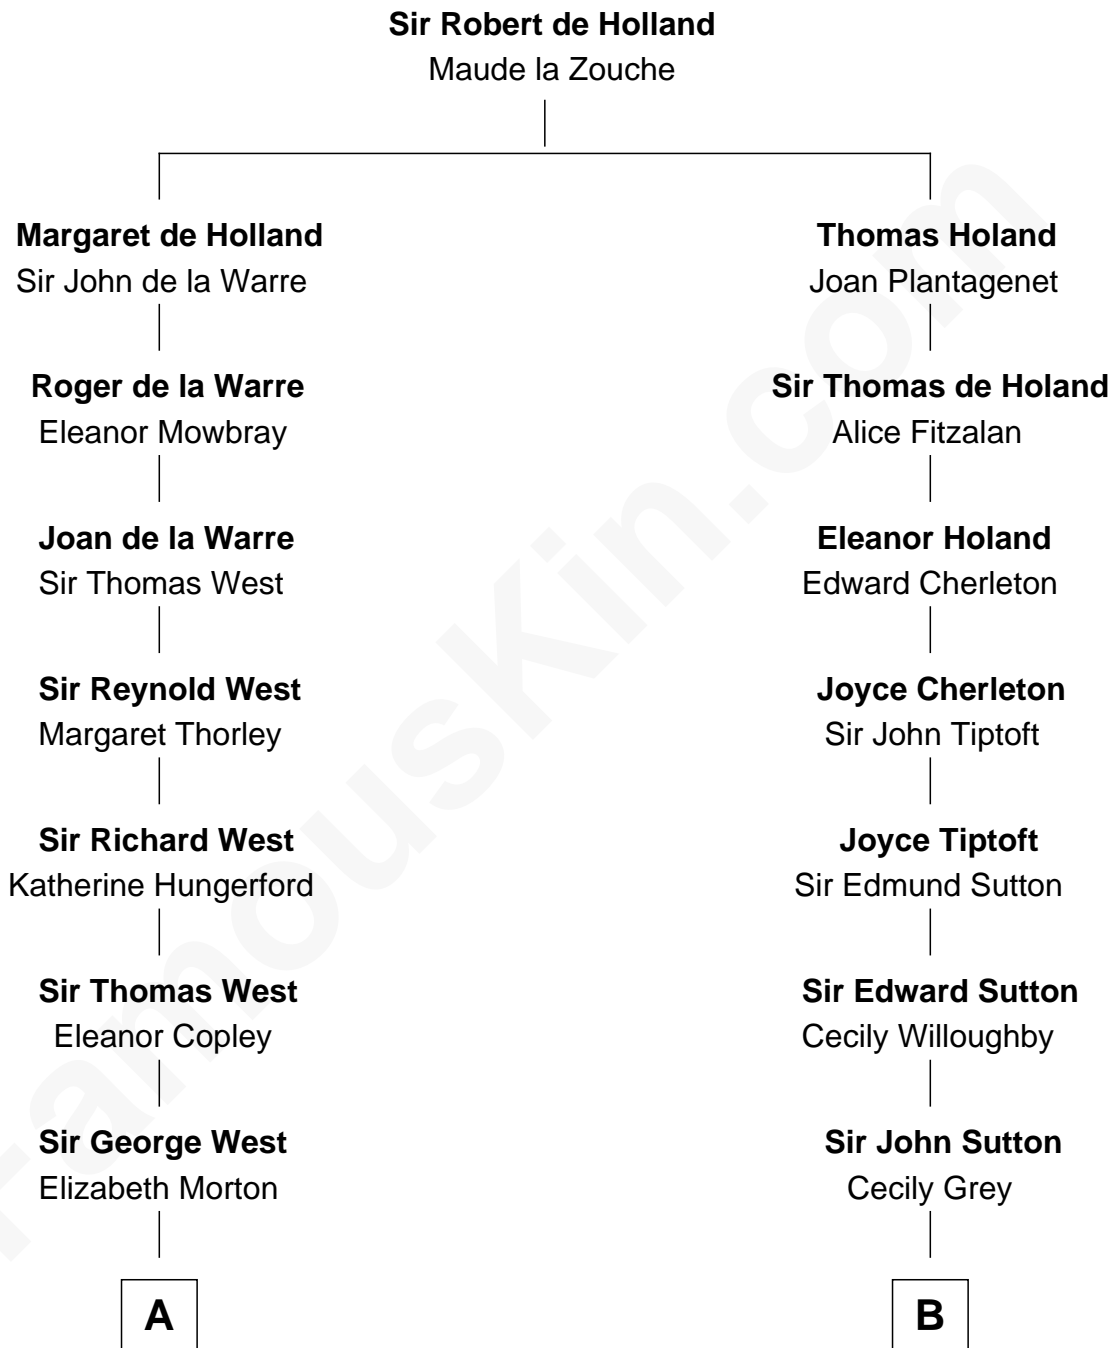

FamousKin.com

Relationship Chart of

Ray Bradbury

Author of The Martian Chronicles

16th cousin 3 times removed of

Oliver Wendell Holmes, Sr.

American "Fireside" Poet

C