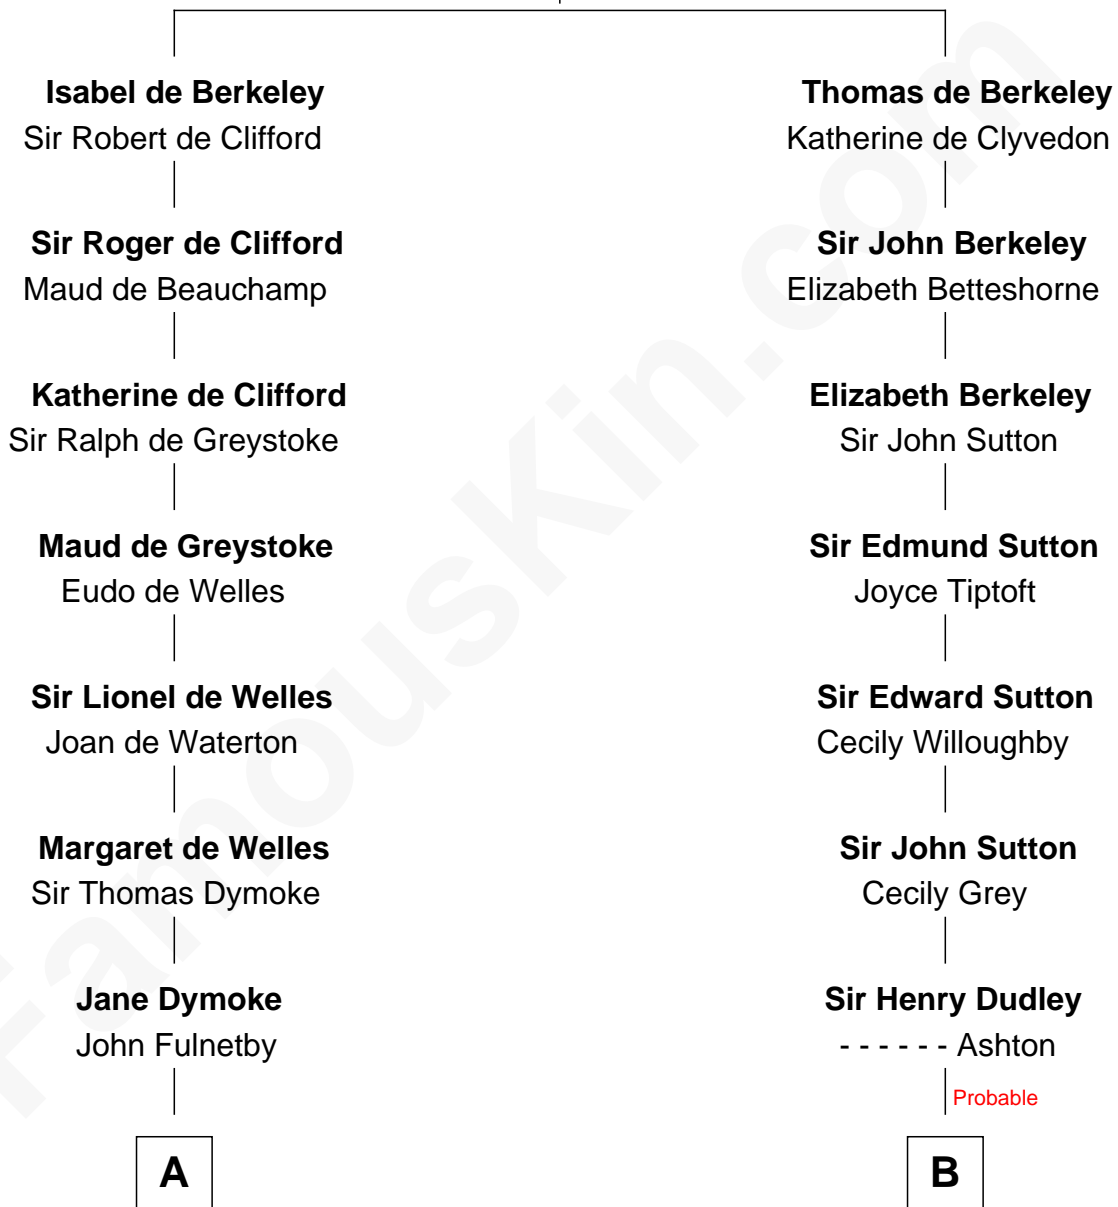

FamousKin.com

Relationship Chart of

Ray Bradbury

Author of The Martian Chronicles

15th cousin 5 times removed of

Oliver Wendell Holmes, Sr.

American "Fireside" Poet

Sir Maurice de Berkeley

Eve la Zouche

C

—
Samuel Irving Bradbury

Mary Adell Spaulding

—
Samuel Hinkston Bradbury

Minnie Alice Davis

—
Leonard Spaulding Bradbury

Esther Marie Moberg

—
Ray Bradbury

Author of [The Martian Chronicles](#)

FamousKin.com