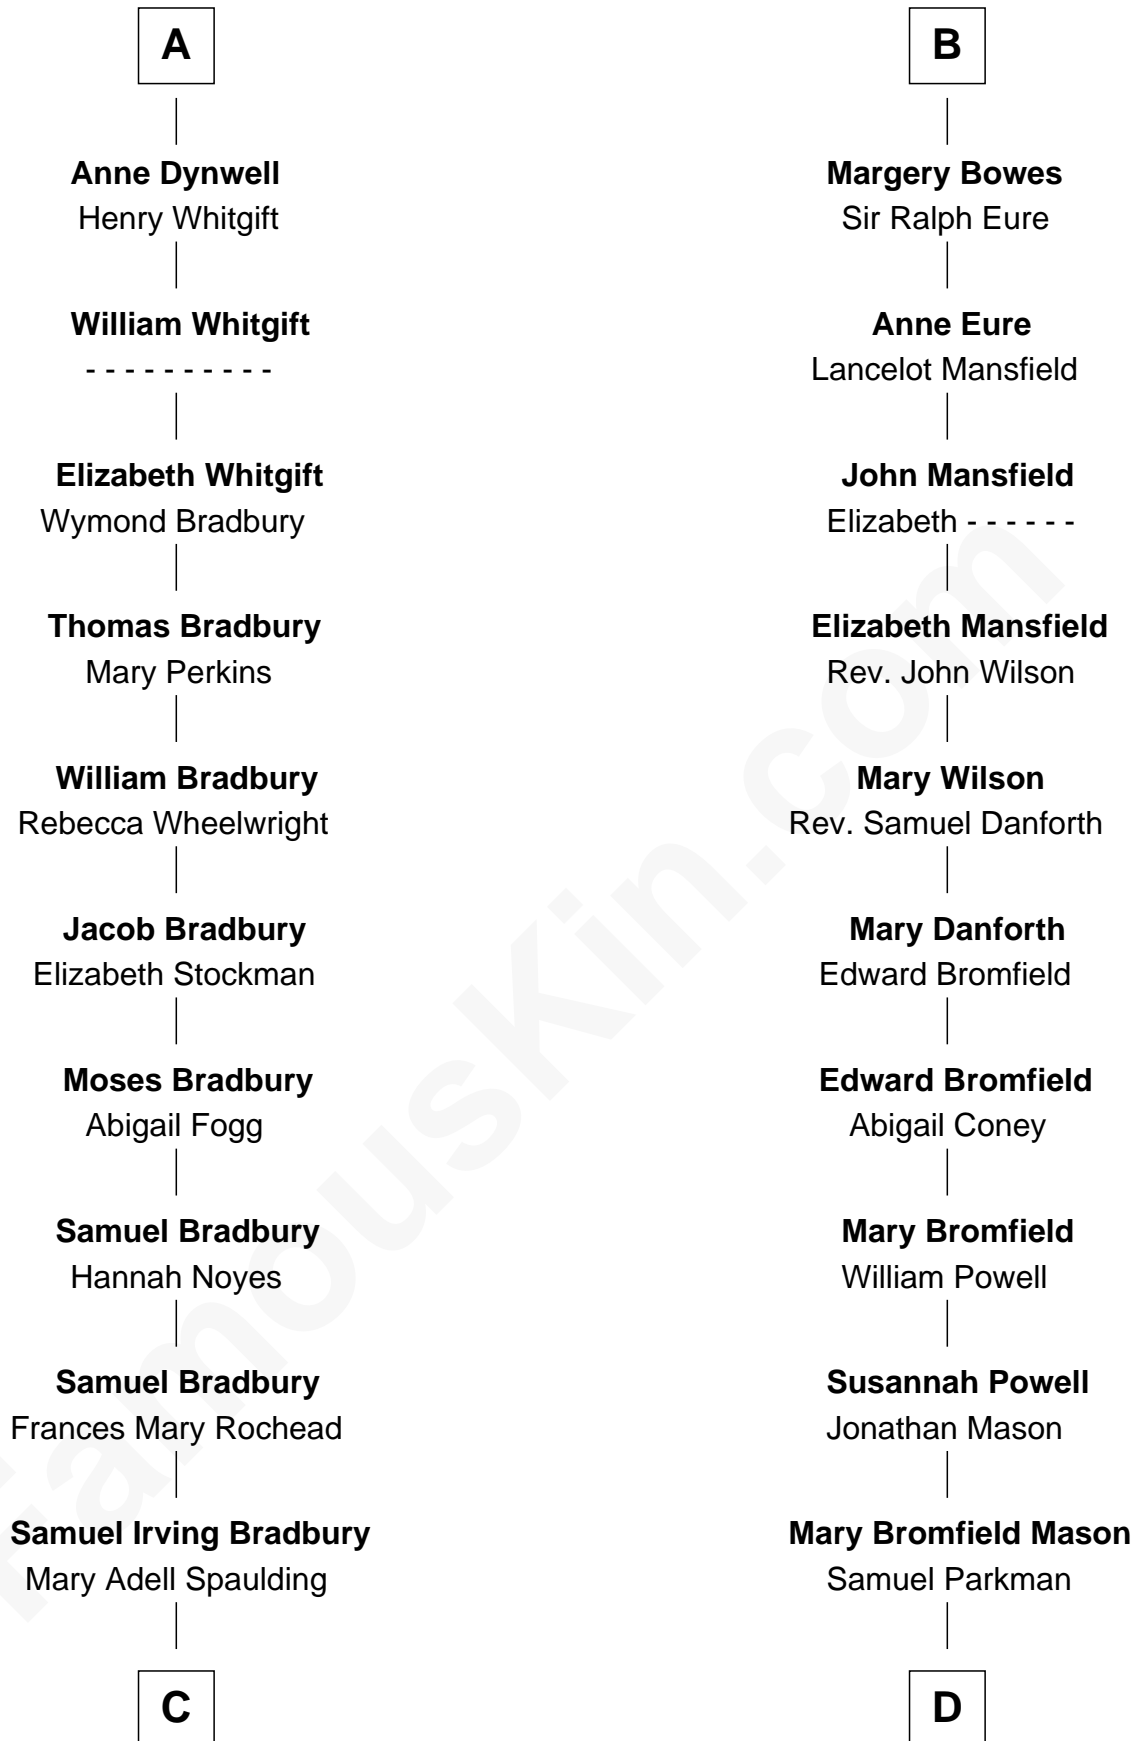

FamousKin.com Relationship Chart of

Ray Bradbury

Author of The Martian Chronicles

19th cousin 1 time removed of

Endicott Peabody

62nd Governor of Massachusetts

C

Samuel Hinkston Bradbury

Minnie Alice Davis

Leonard Spaulding Bradbury

Esther Marie Moberg

Ray Bradbury

Author of [The Martian Chronicles](#)

D

Dr. Samuel Parkman

Mary Eliot Dwight