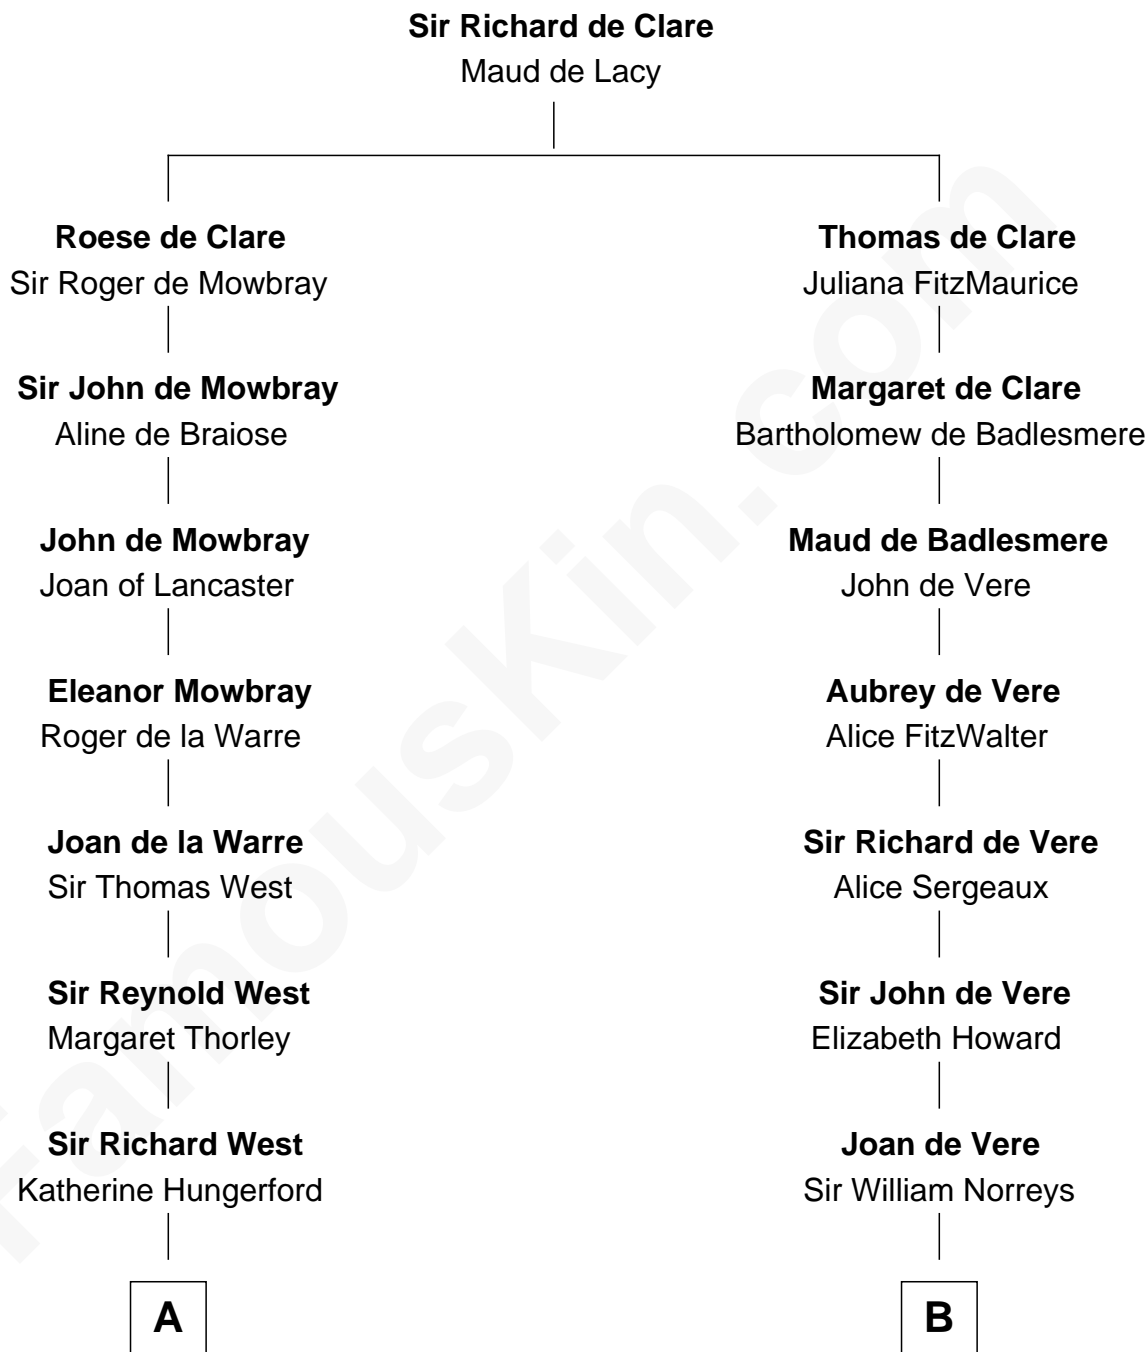

FamousKin.com

Relationship Chart of

Ray Bradbury

Author of The Martian Chronicles

18th cousin 3 times removed of

James Russell Lowell

American "Fireside" Poet

C

Samuel Bradbury
Frances Mary Rohead

Samuel Irving Bradbury
Mary Adell Spaulding

Samuel Hinkston Bradbury
Minnie Alice Davis

Leonard Spaulding Bradbury
Esther Marie Moberg

Ray Bradbury
Author of The Martian Chronicles