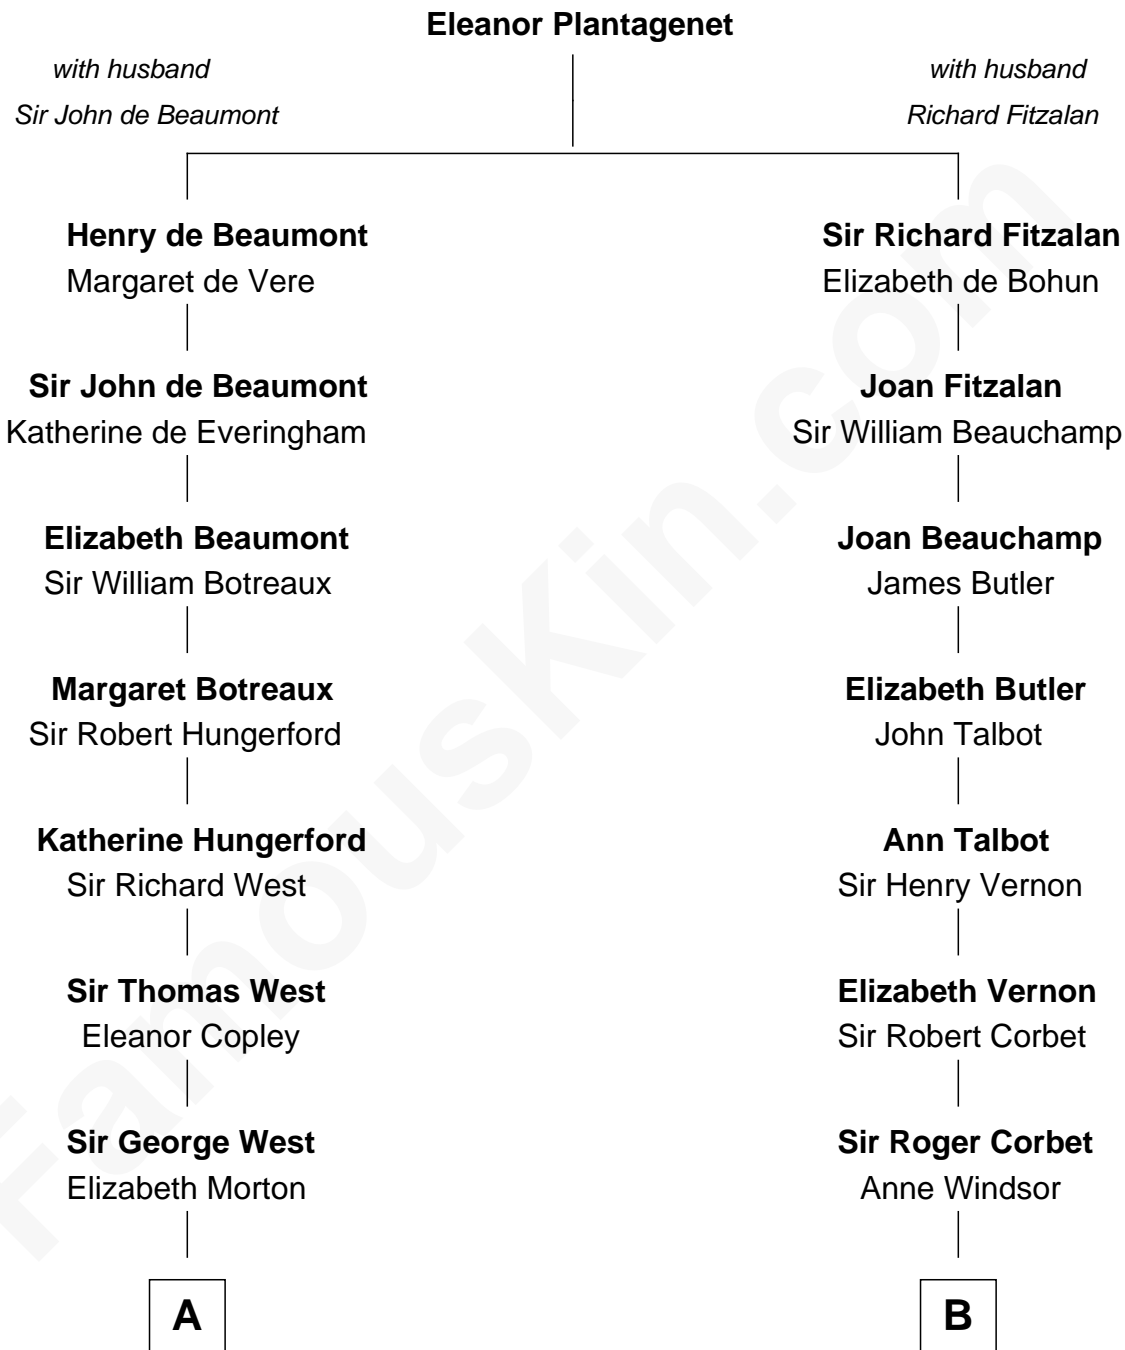

FamousKin.com

Relationship Chart of

Ray Bradbury

Author of The Martian Chronicles

16th cousin 3 times removed of

James Russell Lowell

American "Fireside" Poet