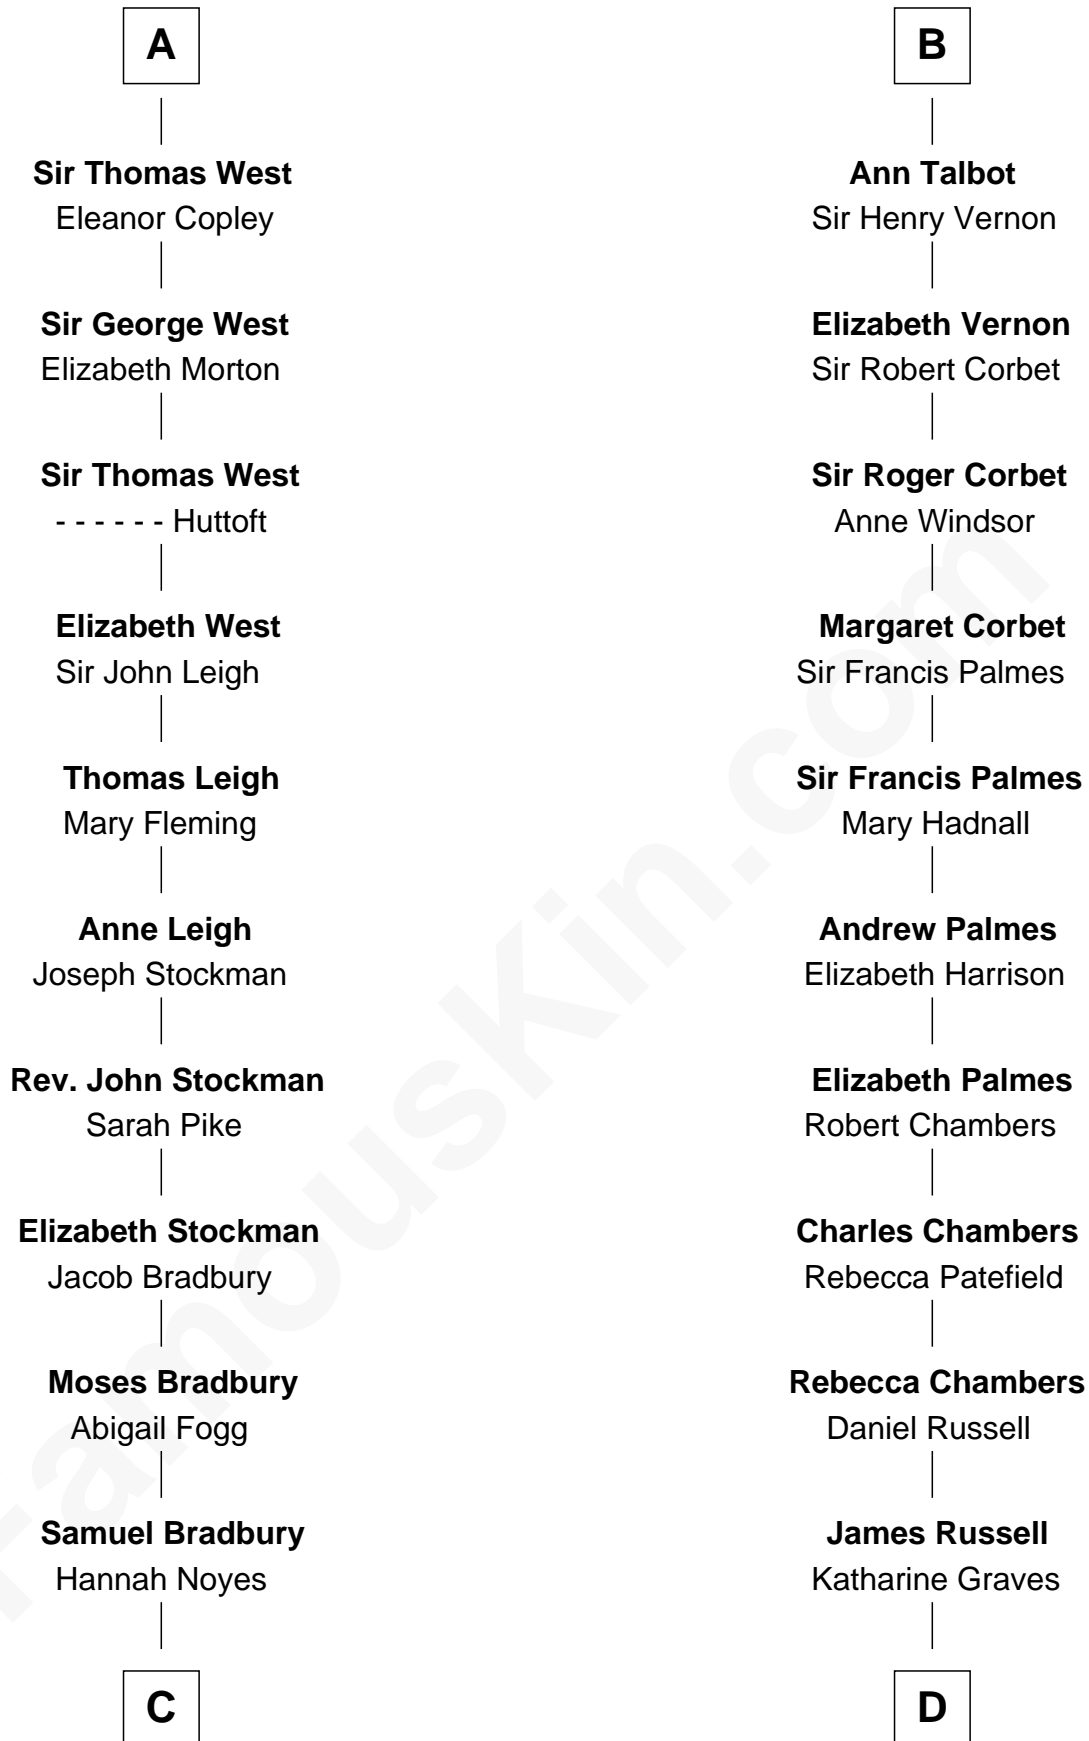

FamousKin.com

Relationship Chart of

Ray Bradbury

Author of The Martian Chronicles

19th cousin 2 times removed of

James Russell Lowell

American "Fireside" Poet

Robert I, Count of Artois

Matilda of Brabant

C

Samuel Bradbury
Frances Mary Rothead

Samuel Irving Bradbury
Mary Adell Spaulding

Samuel Hinkston Bradbury
Minnie Alice Davis

Leonard Spaulding Bradbury
Esther Marie Moberg

Ray Bradbury
Author of The Martian Chronicles