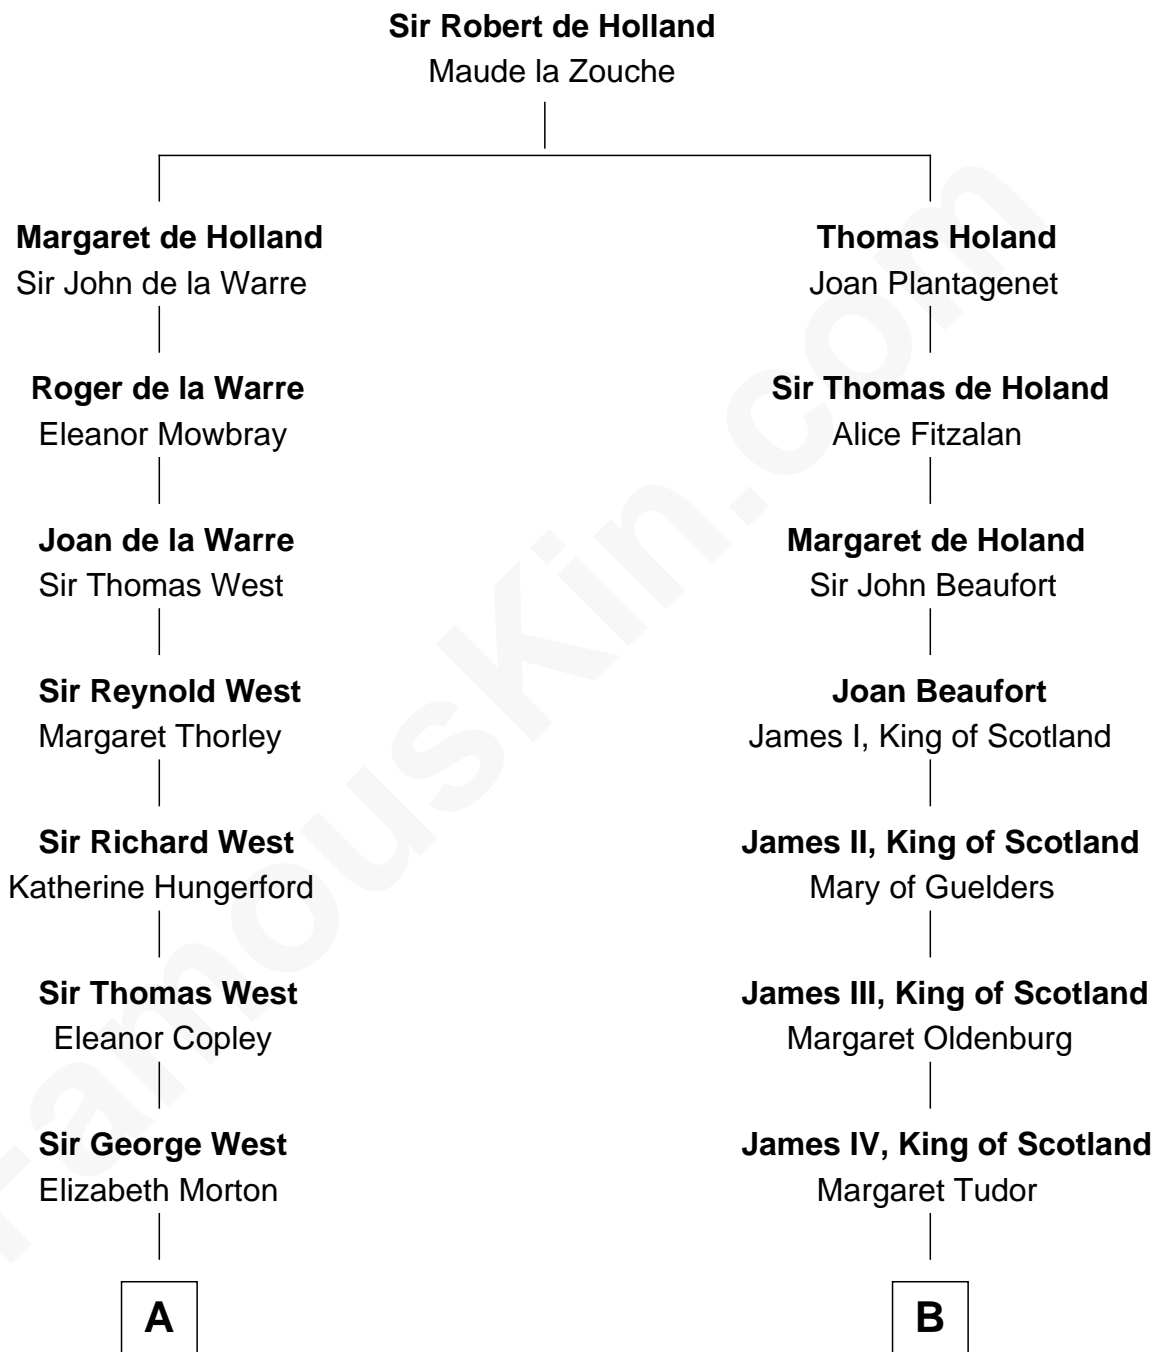

FamousKin.com

Relationship Chart of

Ray Bradbury

Author of The Martian Chronicles

18th cousin 1 time removed of

James Russell Lowell

American "Fireside" Poet

C

Samuel Hinkston Bradbury

Minnie Alice Davis

Leonard Spaulding Bradbury

Esther Marie Moberg

Ray Bradbury

Author of The Martian Chronicles

D

Harriet Brackett Spence