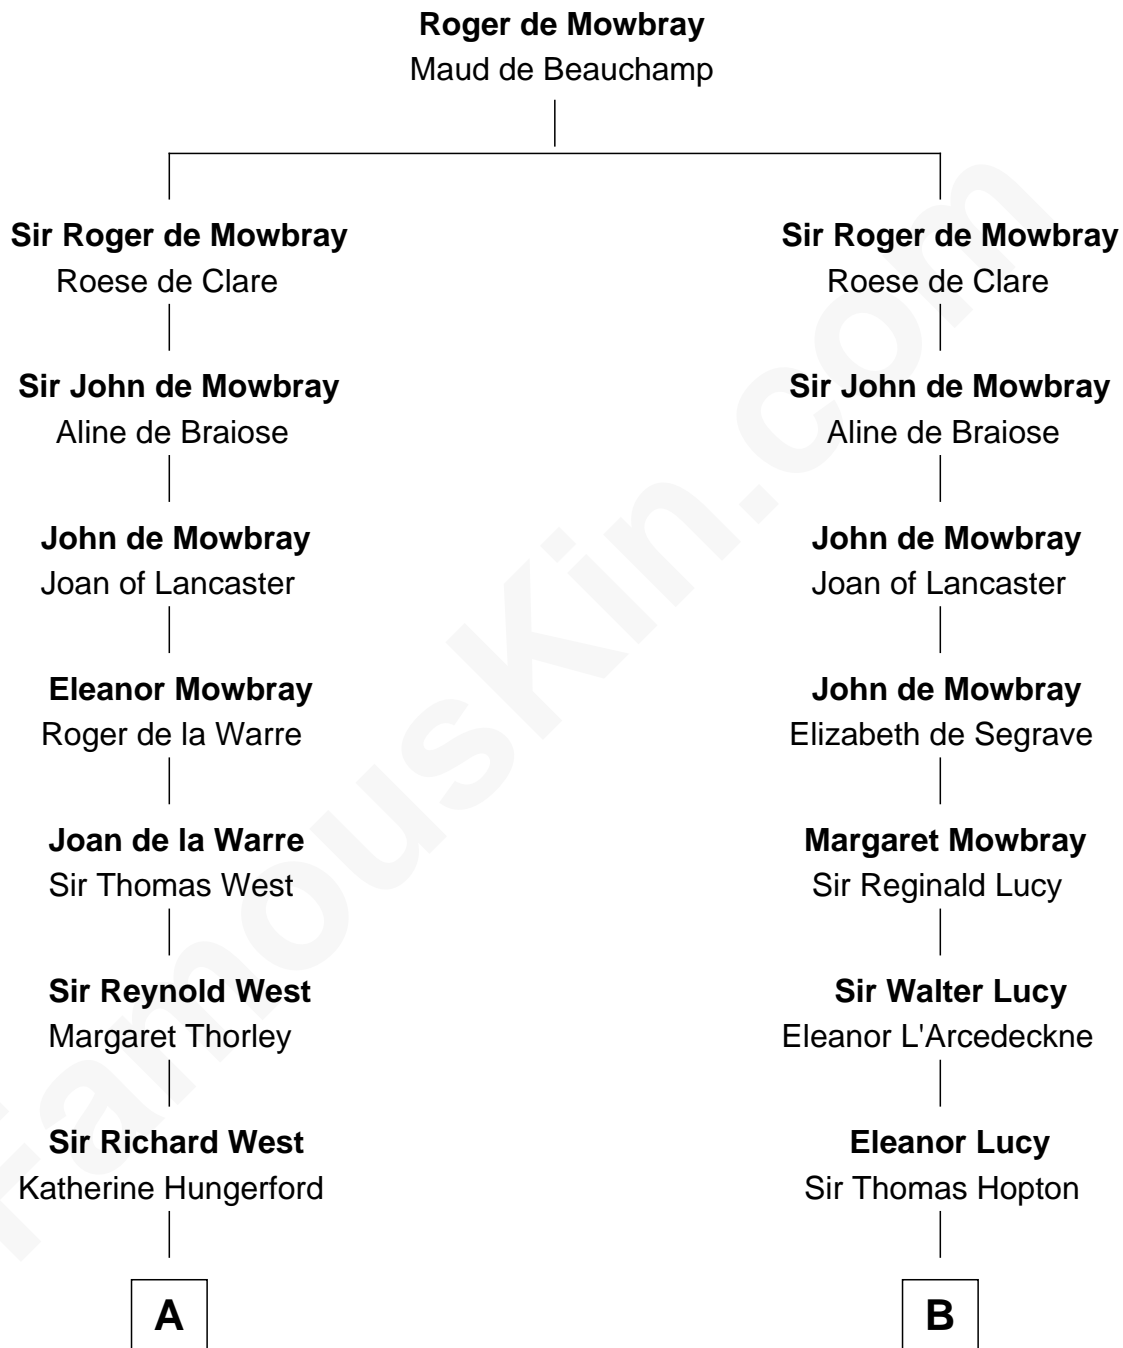

FamousKin.com

Relationship Chart of

Ray Bradbury

Author of The Martian Chronicles

20th cousin 1 time removed of

James Russell Lowell

American "Fireside" Poet