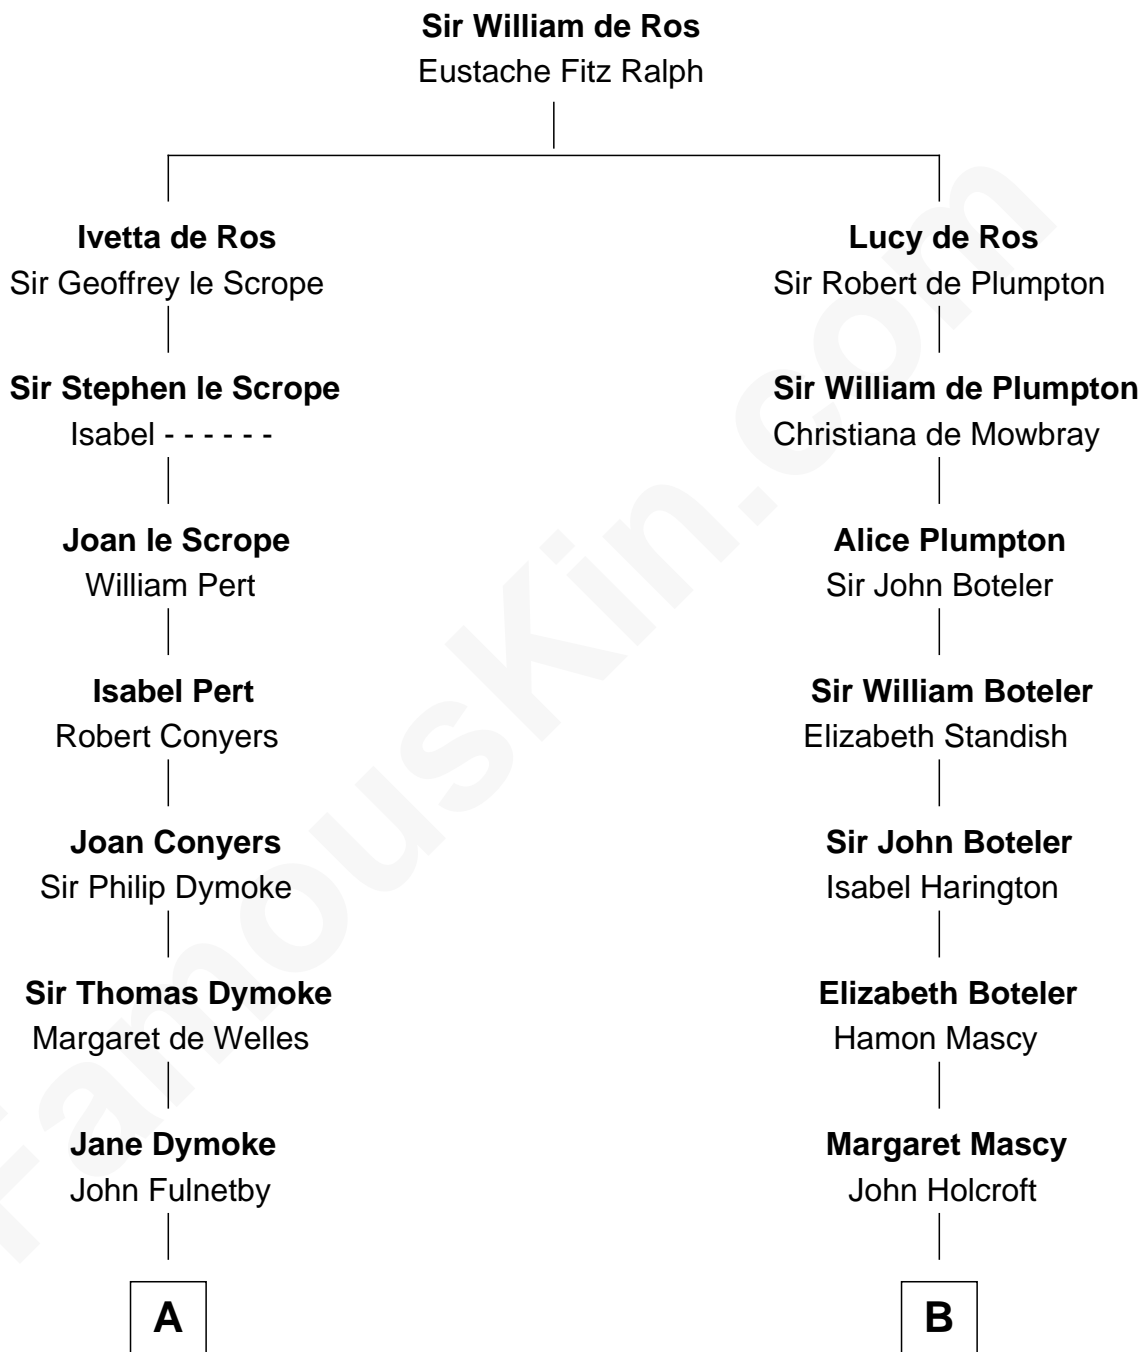

## Relationship Chart of

### Ray Bradbury

*Author of The Martian Chronicles*

17th cousin 3 times removed of

### Capt. William Lewis Herndon

*Captain of the ill fated S.S. Central America*

**C**

—  
**Samuel Irving Bradbury**

Mary Adell Spaulding

—  
**Samuel Hinkston Bradbury**

Minnie Alice Davis

—  
**Leonard Spaulding Bradbury**