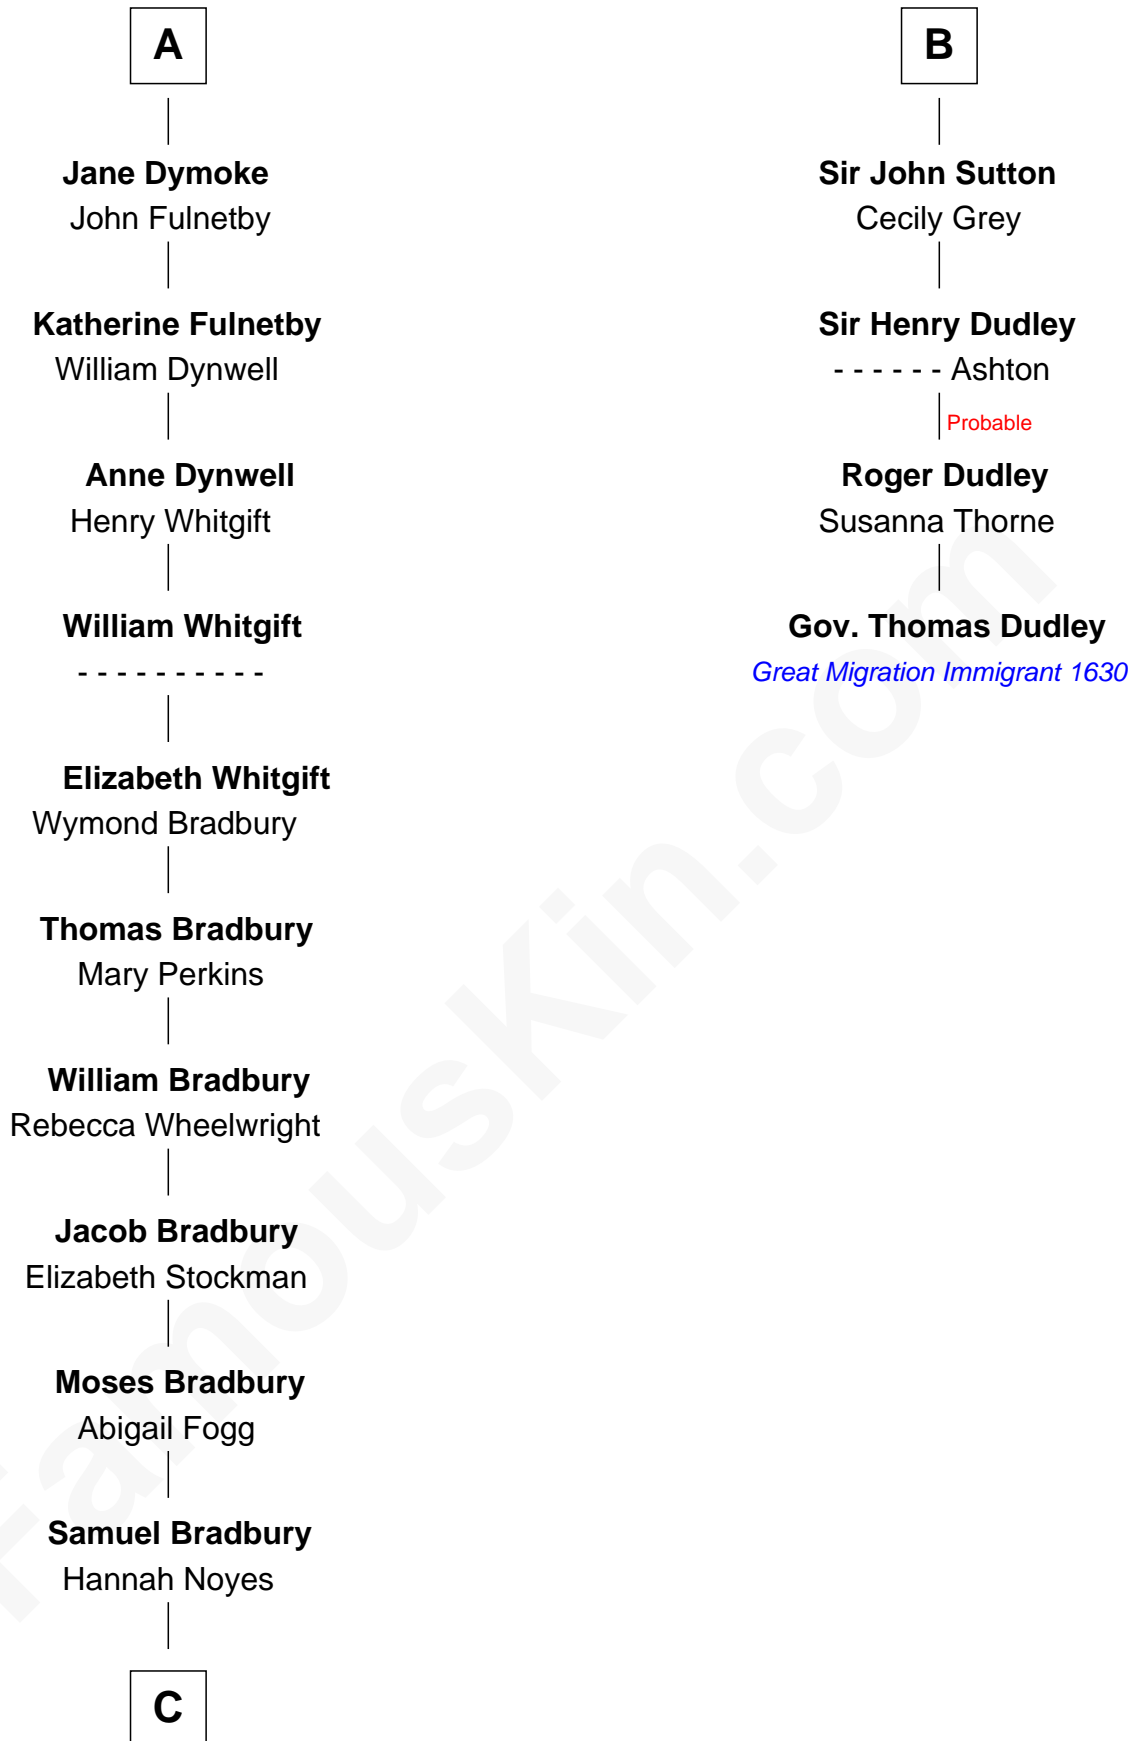

## Relationship Chart of

### Ray Bradbury

*Author of The Martian Chronicles*

10th cousin 11 times removed of

**Gov. Thomas Dudley**

*(1576 - 1653) Great Migration Immigrant 1630*

**C**

—  
**Samuel Bradbury**  
Frances Mary Rothead

—  
**Samuel Irving Bradbury**  
Mary Adell Spaulding

—  
**Samuel Hinkston Bradbury**  
Minnie Alice Davis

—  
**Leonard Spaulding Bradbury**  
Esther Marie Moberg

—  
**Ray Bradbury**  
*Author of The Martian Chronicles*