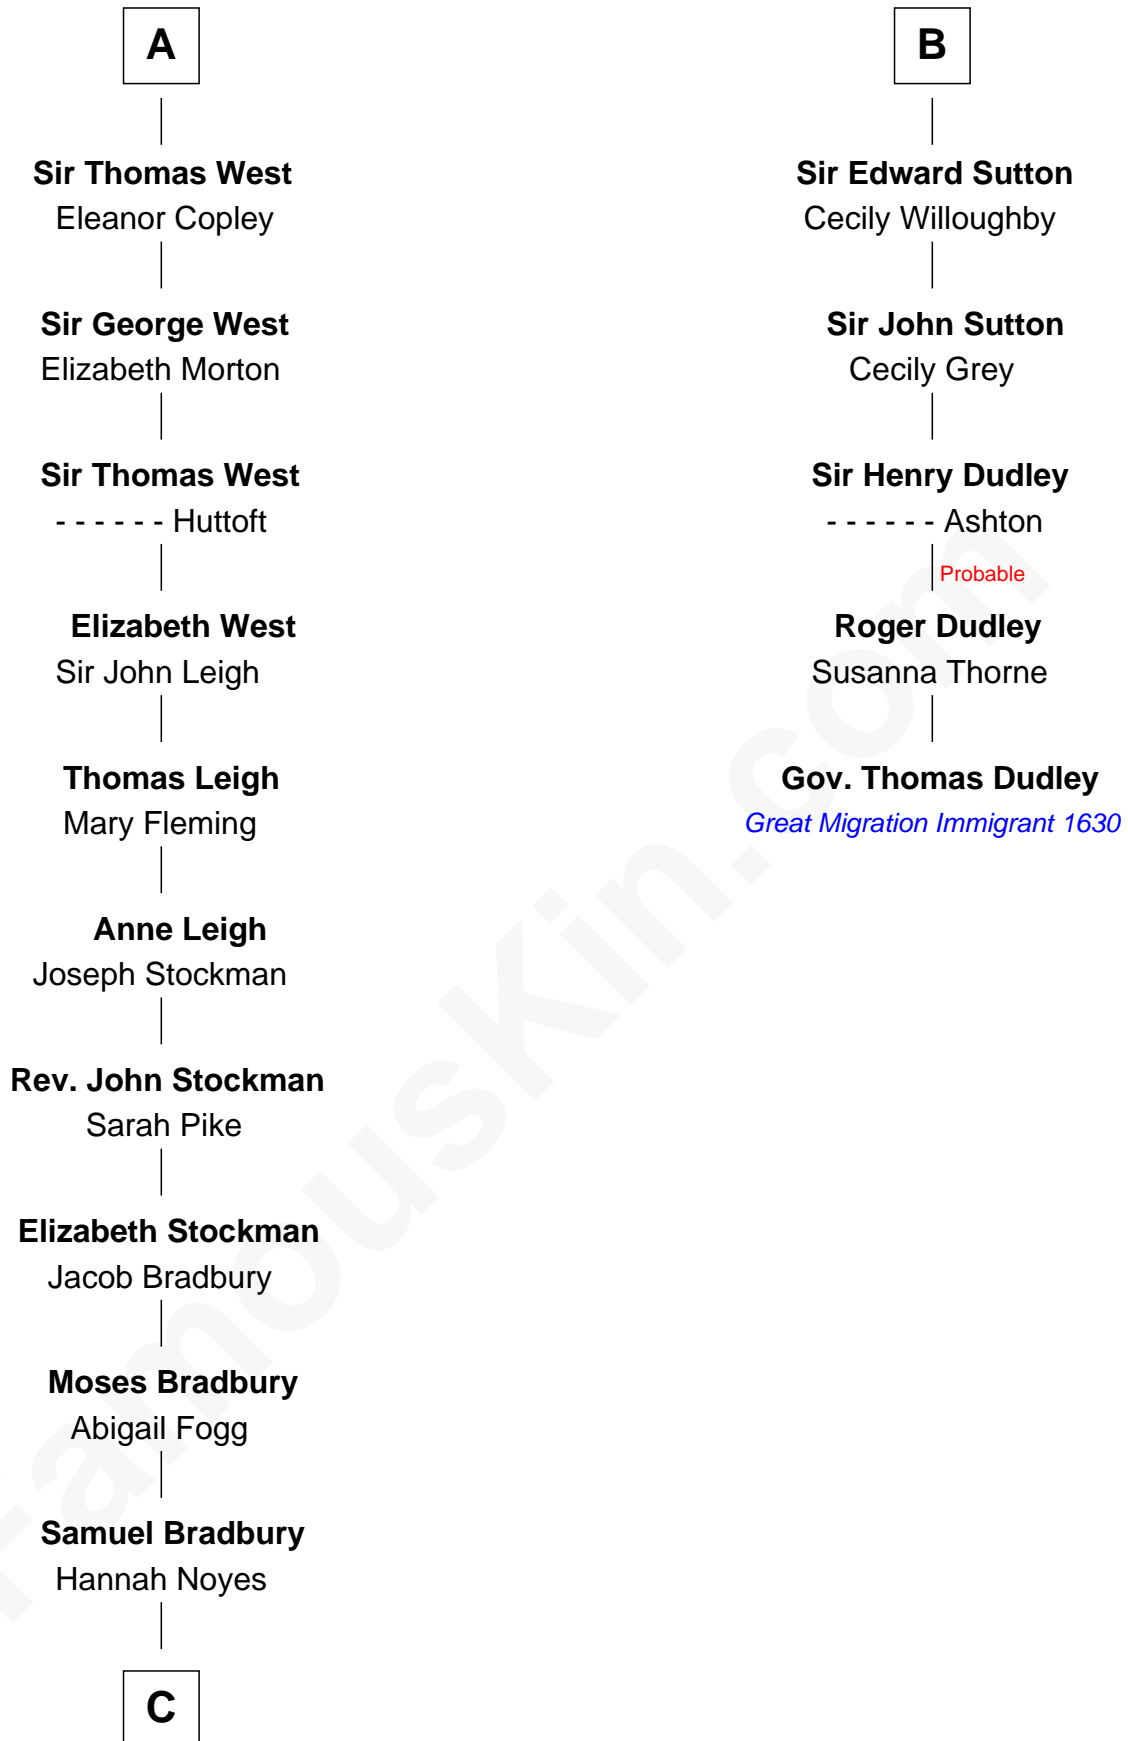

## Relationship Chart of

### Ray Bradbury

Author of *The Martian Chronicles*

11th cousin 10 times removed of

**Gov. Thomas Dudley**

(1576 - 1653) Great Migration Immigrant 1630

**C**

—  
**Samuel Bradbury**  
Frances Mary Rothead

—  
**Samuel Irving Bradbury**  
Mary Adell Spaulding

—  
**Samuel Hinkston Bradbury**  
Minnie Alice Davis

—  
**Leonard Spaulding Bradbury**  
Esther Marie Moberg

—  
**Ray Bradbury**  
*Author of The Martian Chronicles*

FamousKin.com