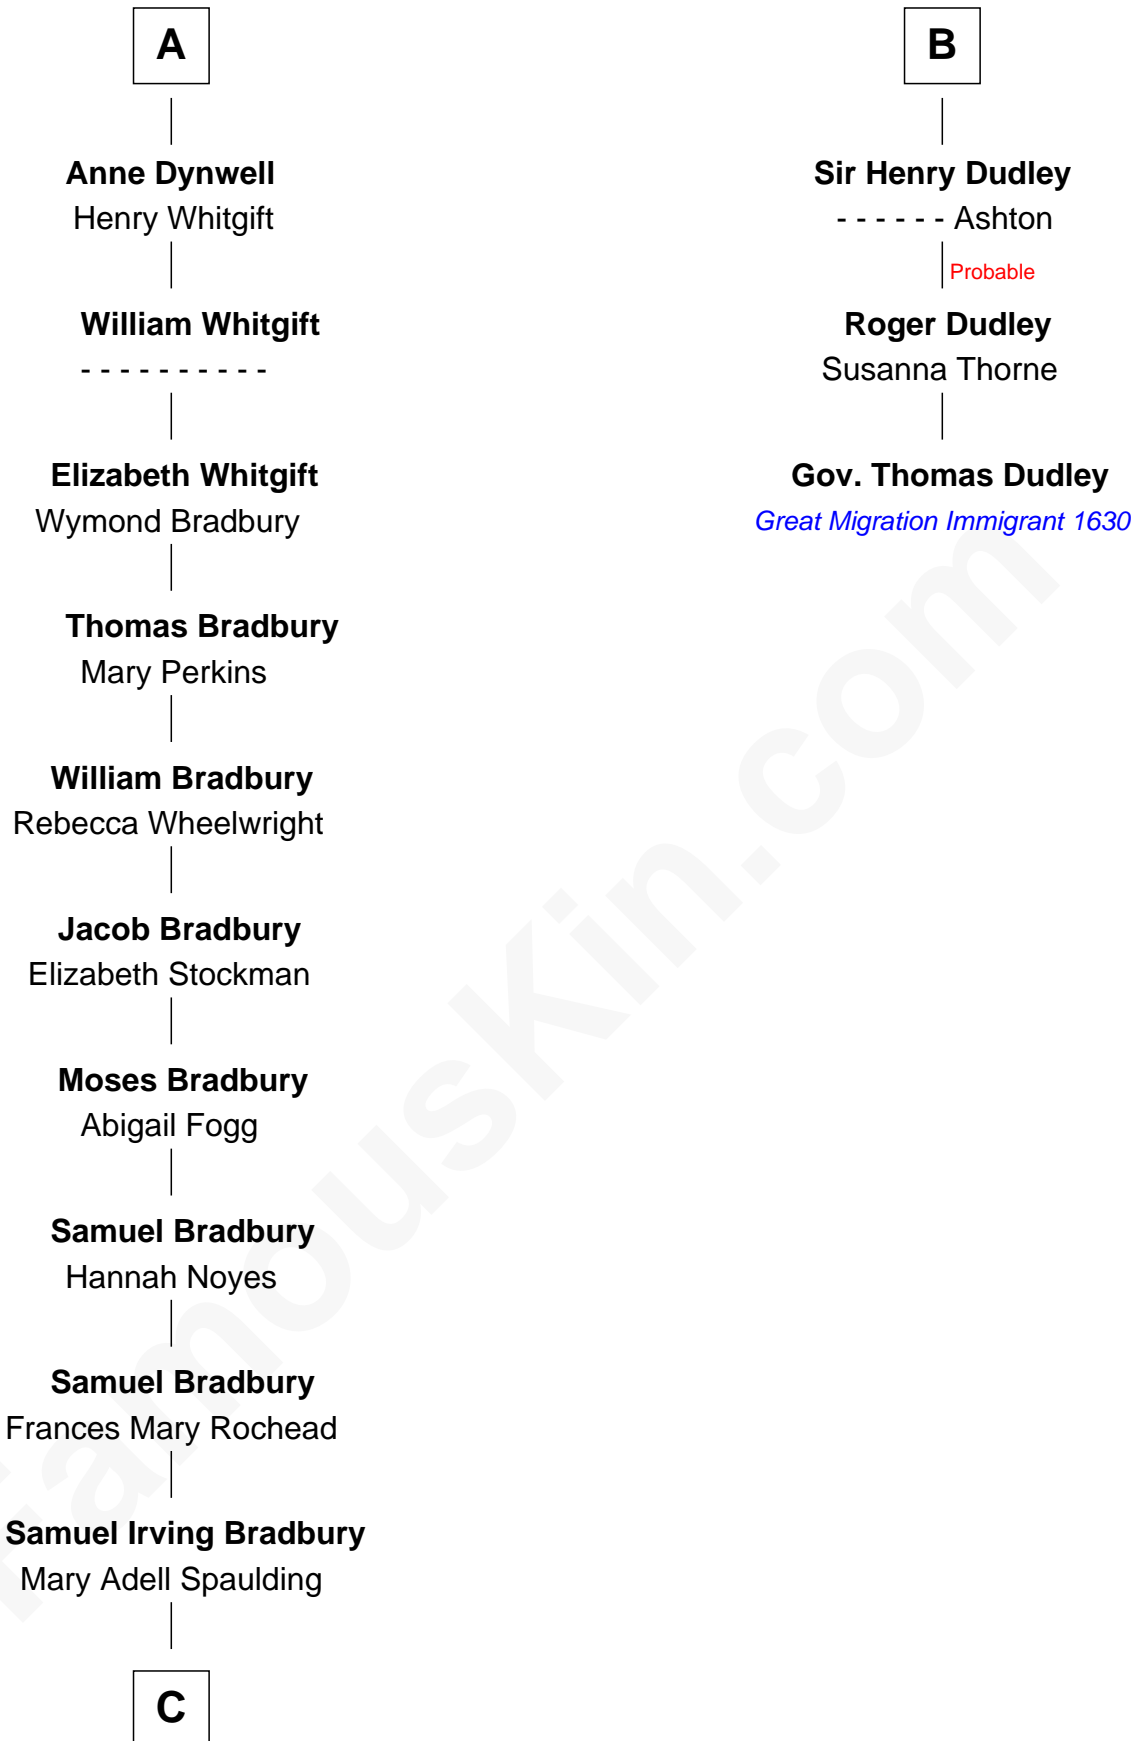

## Relationship Chart of

### Ray Bradbury

*Author of The Martian Chronicles*

9th cousin 10 times removed of

**Gov. Thomas Dudley**

*(1576 - 1653) Great Migration Immigrant 1630*

**C**

—  
**Samuel Hinkston Bradbury**

Minnie Alice Davis

—  
**Leonard Spaulding Bradbury**

Esther Marie Moberg

—  
**Ray Bradbury**

*Author of [The Martian Chronicles](#)*

FamousKin.com