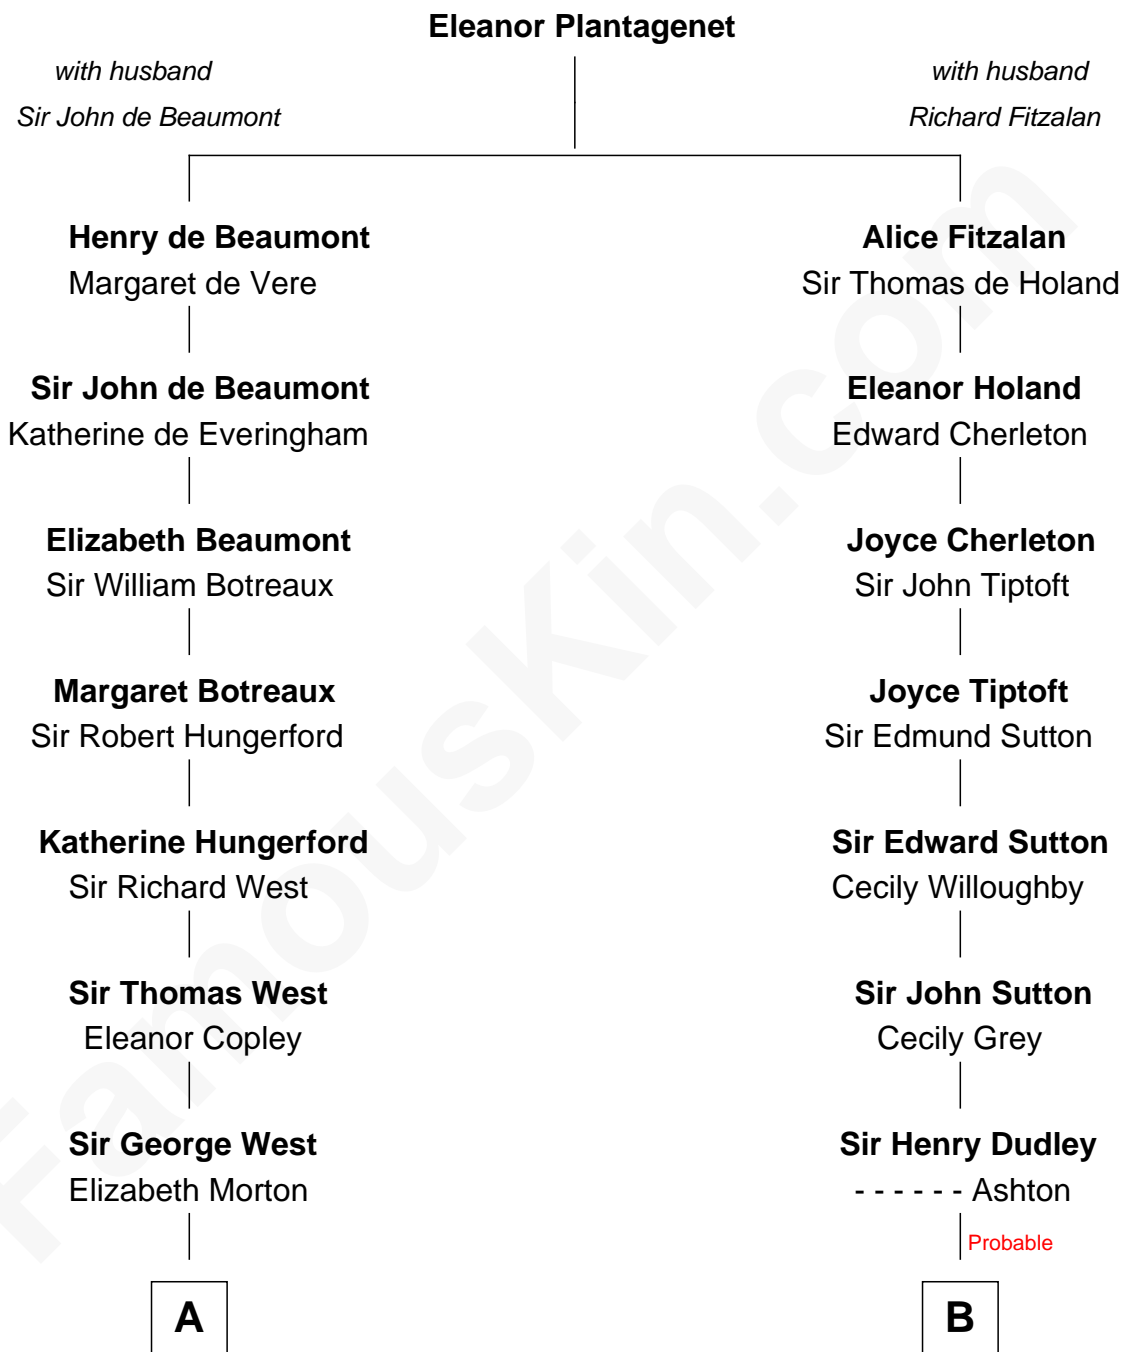

FamousKin.com Relationship Chart of Ray Bradbury

Author of *The Martian Chronicles*

8th cousin 11 times removed of

Gov. Thomas Dudley

(1576 - 1653) Great Migration Immigrant 1630

C

—
Samuel Hinkston Bradbury

Minnie Alice Davis

—
Leonard Spaulding Bradbury

Esther Marie Moberg

—
Ray Bradbury

Author of [The Martian Chronicles](#)

FamousKin.com