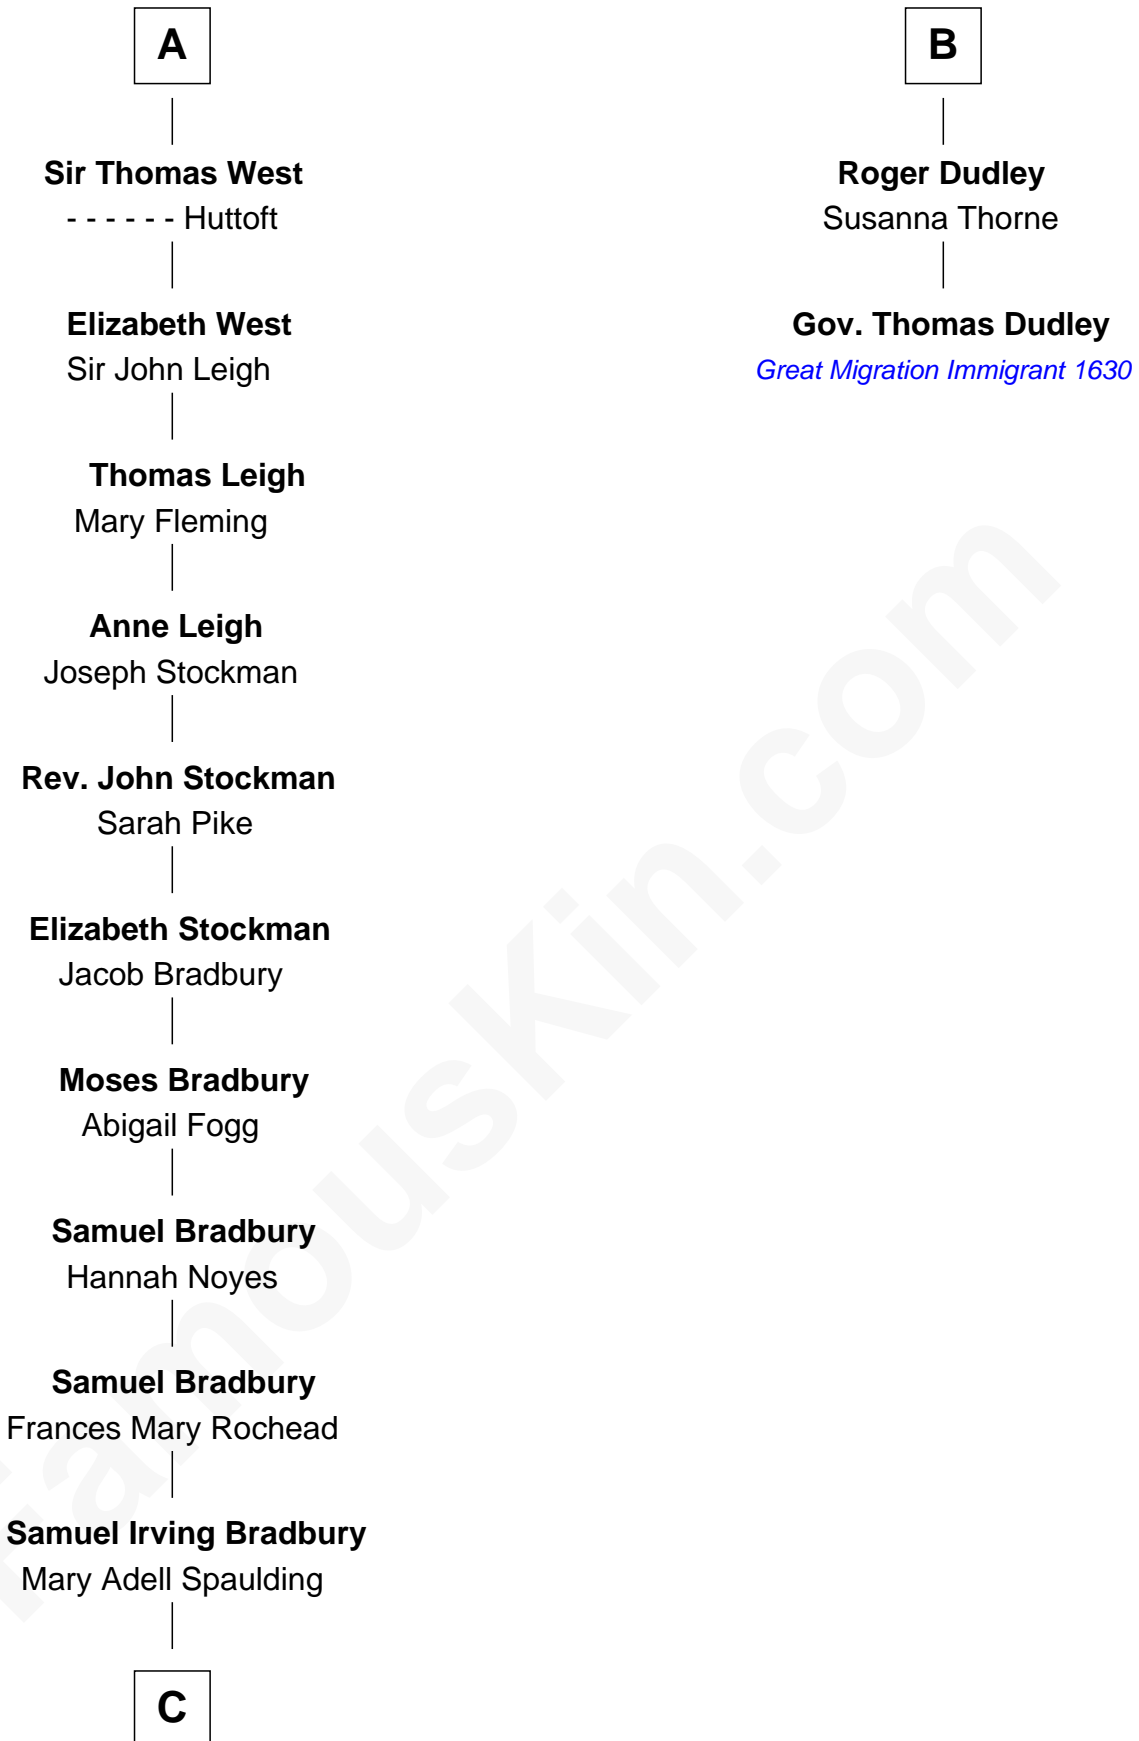

FamousKin.com Relationship Chart of Ray Bradbury

Author of *The Martian Chronicles*

8th cousin 11 times removed of

Gov. Thomas Dudley

(1576 - 1653) Great Migration Immigrant 1630

C

—
Samuel Hinkston Bradbury

Minnie Alice Davis

—
Leonard Spaulding Bradbury

Esther Marie Moberg

—
Ray Bradbury

Author of [The Martian Chronicles](#)

FamousKin.com